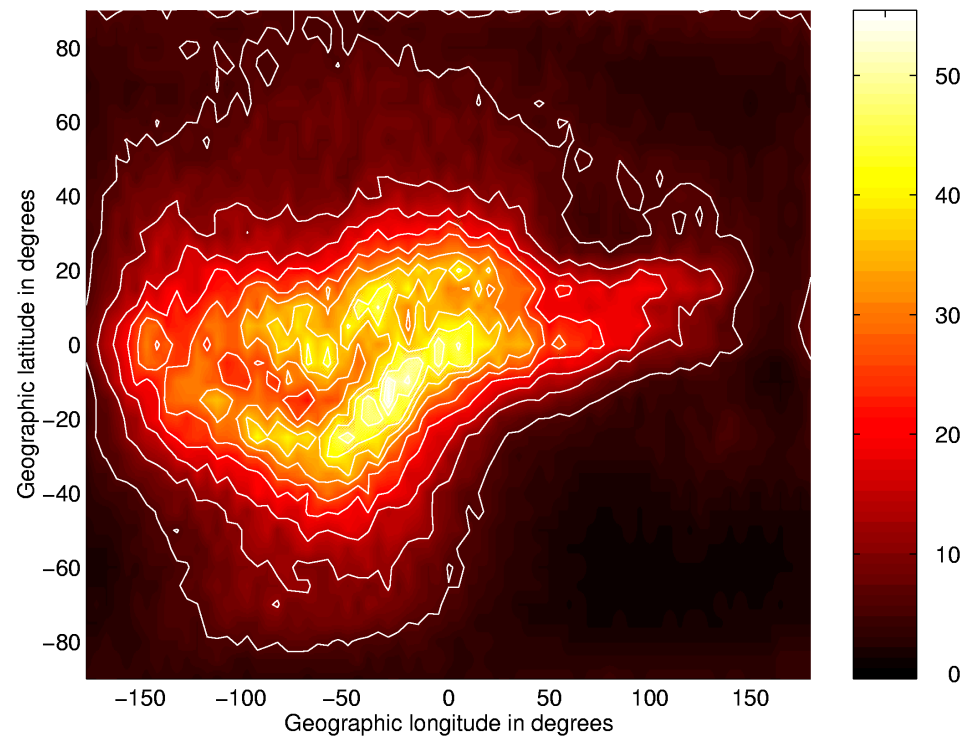

Global TEC Map in TECU for UT=00:00 of 6 April 1995 Using 74 IGS Stations

Global TEC Map in TECU for UT=17:00 of 6 April 1995 Using 74 IGS Stations

Global TEC Map in TECU for UT=00:00 of 7 April 1995 Using 74 IGS Stations

Global TEC Map in TECU for UT=17:00 of 7 April 1995 Using 74 IGS Stations

Global TEC Map in TECU for UT=01:00 of 8 April 1995 Using 74 IGS Stations

Global TEC Map in TECU for UT=10:00 of 8 April 1995 Using 74 IGS Stations