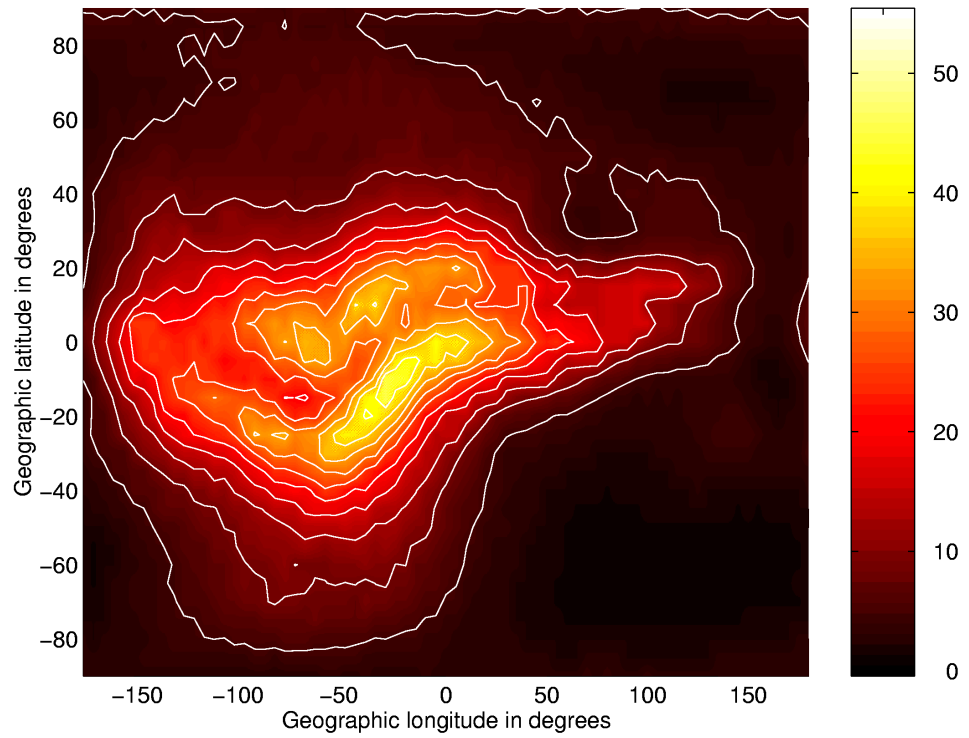

Global TEC Map in TECU for UT=00:00 of 6 April 1995 Using 74 IGS Stations

Global TEC Map in TECU for UT=17:00 of 6 April 1995 Using 74 IGS Stations

Global TEC Map in TECU for UT=00:00 of 7 April 1995 Using 74 IGS Stations

Global TEC Map in TECU for UT=17:00 of 7 April 1995 Using 74 IGS Stations

Global TEC Map in TECU for UT=01:00 of 8 April 1995 Using 74 IGS Stations

Global TEC Map in TECU for UT=10:00 of 8 April 1995 Using 74 IGS Stations