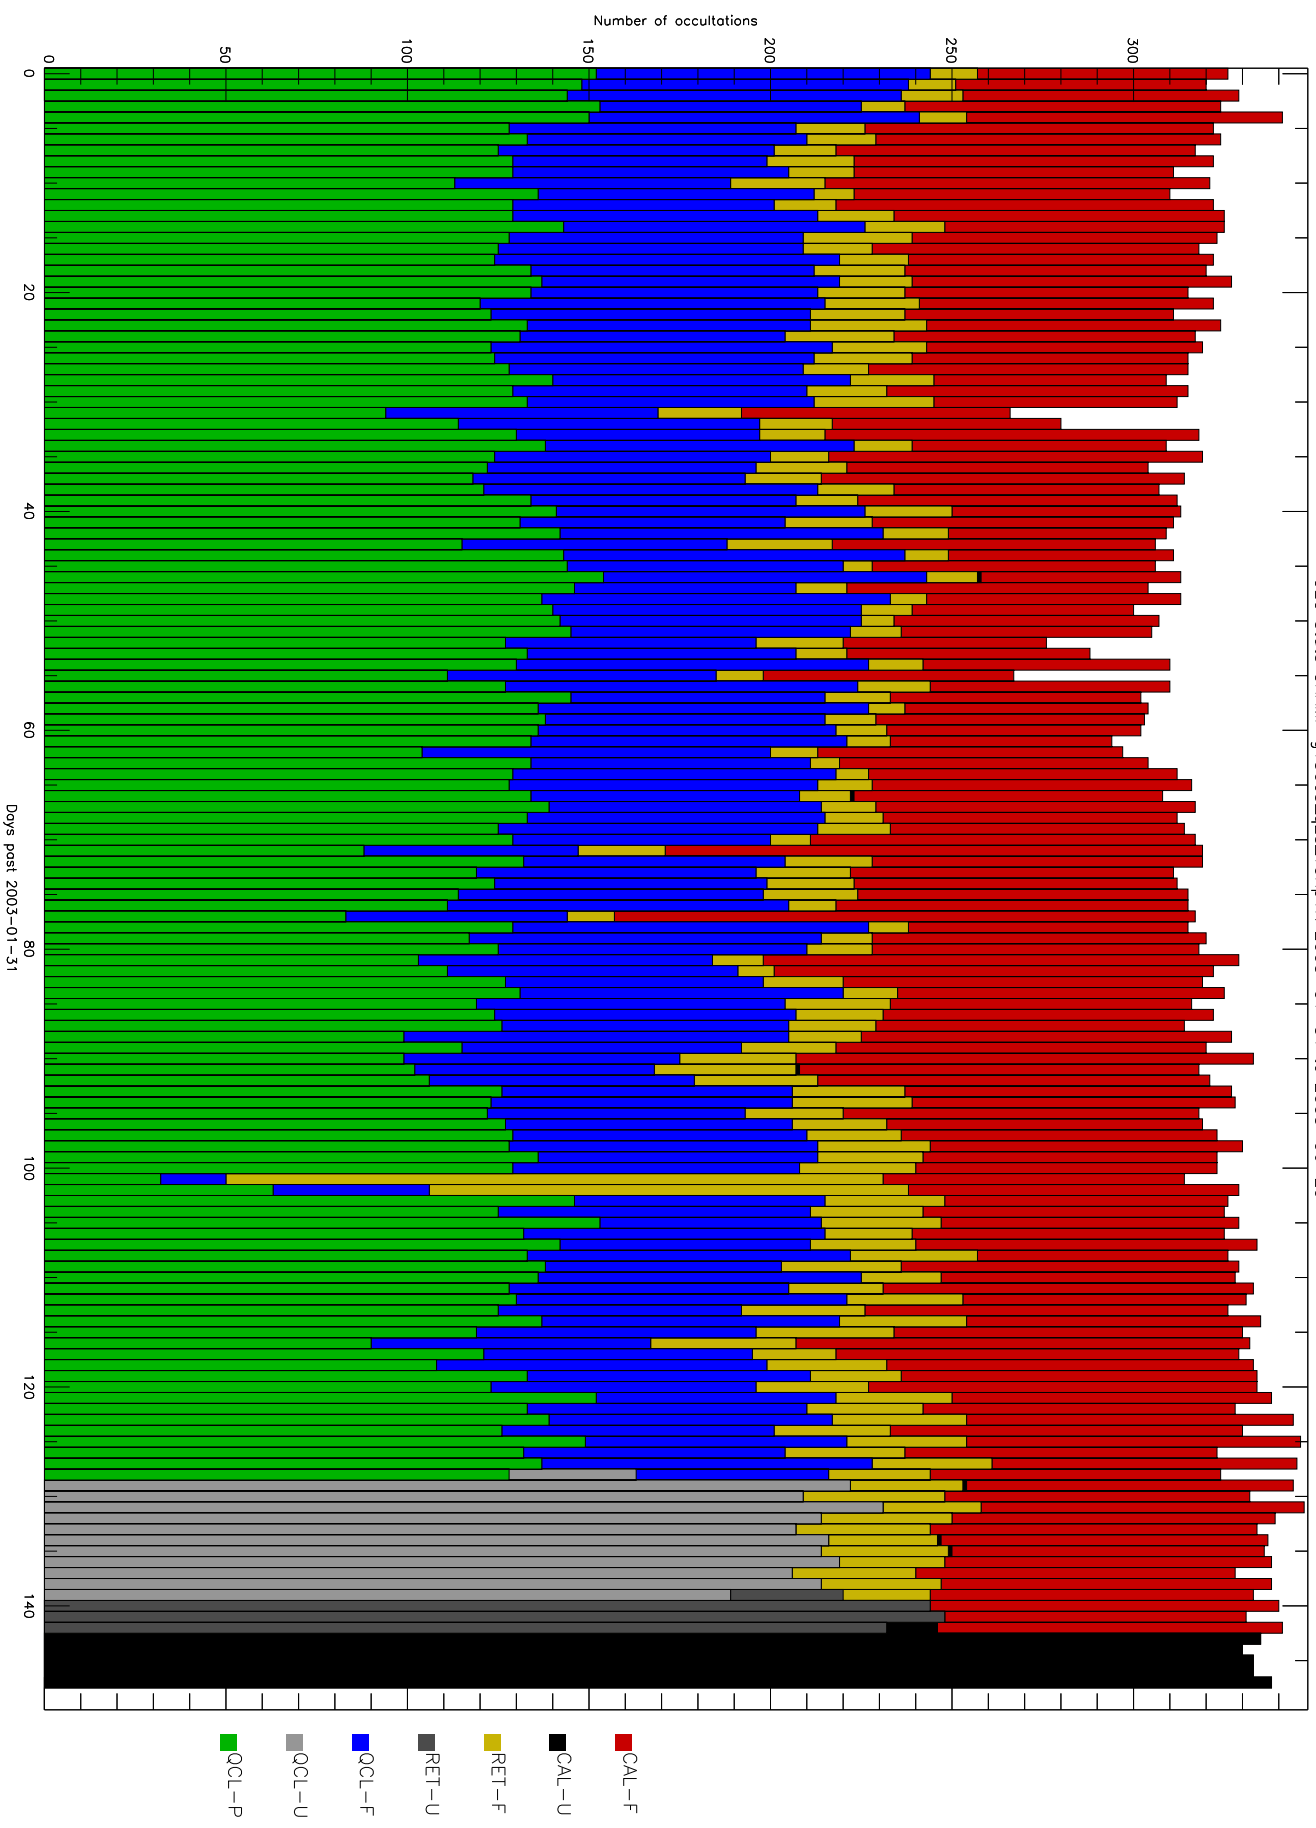

GEO stats CHAMP g150c5-q2s-10Kp1N 2003-01-31 to 2003-06-29

Days post 2003-01-31

Number of occultations

- CAL-F
- CAL-U
- RET-F
- RET-U
- OCL-F
- OCL-U
- OCL-P