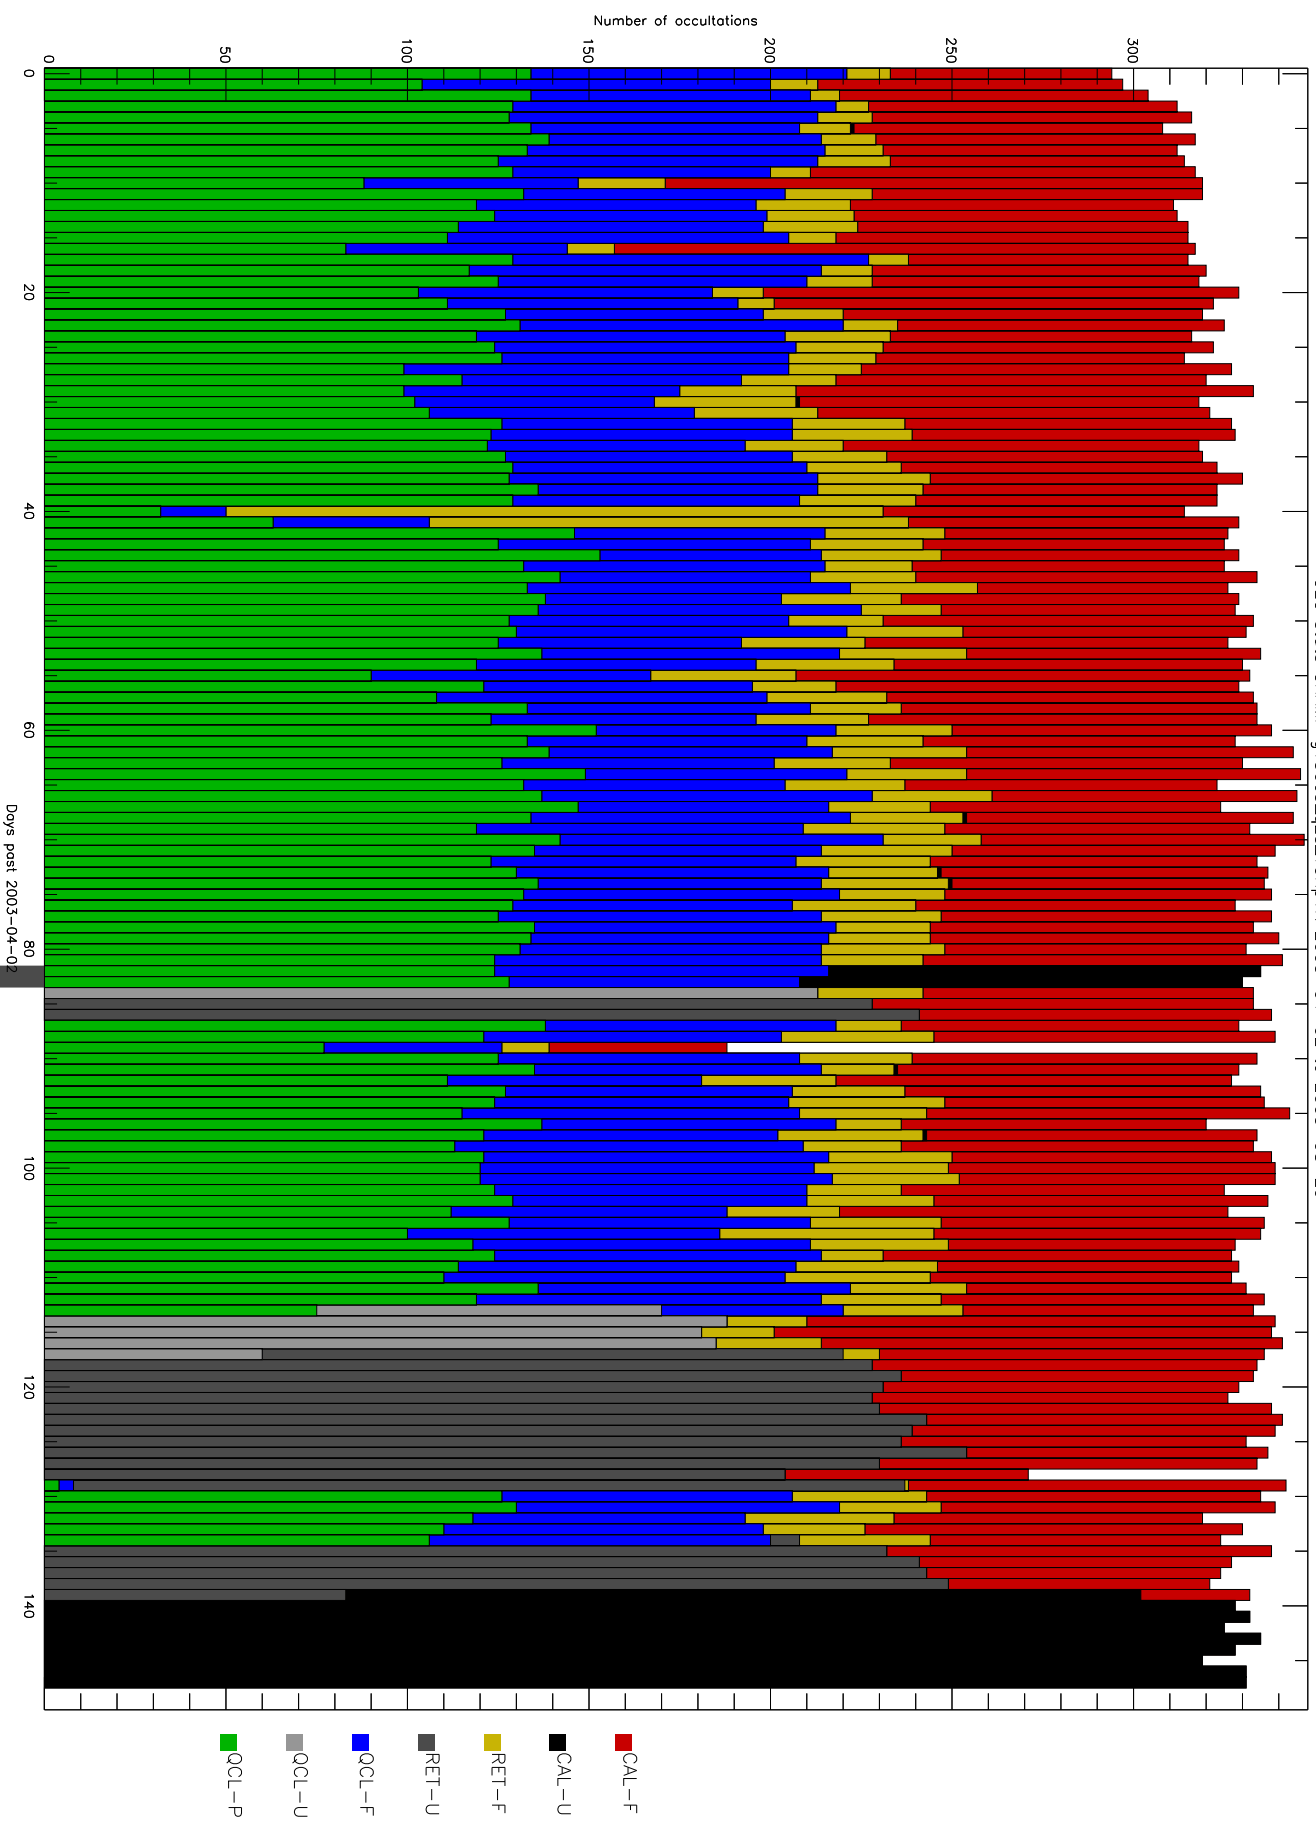

GEO stats CHAMP g150c5-q2s-10kp1N 2003-04-02 to 2003-08-29

Number of occultations

Days post 2003-04-02

- CAL-F
- CAL-U
- RET-F
- RET-U
- OCL-F
- OCL-U
- OCL-P