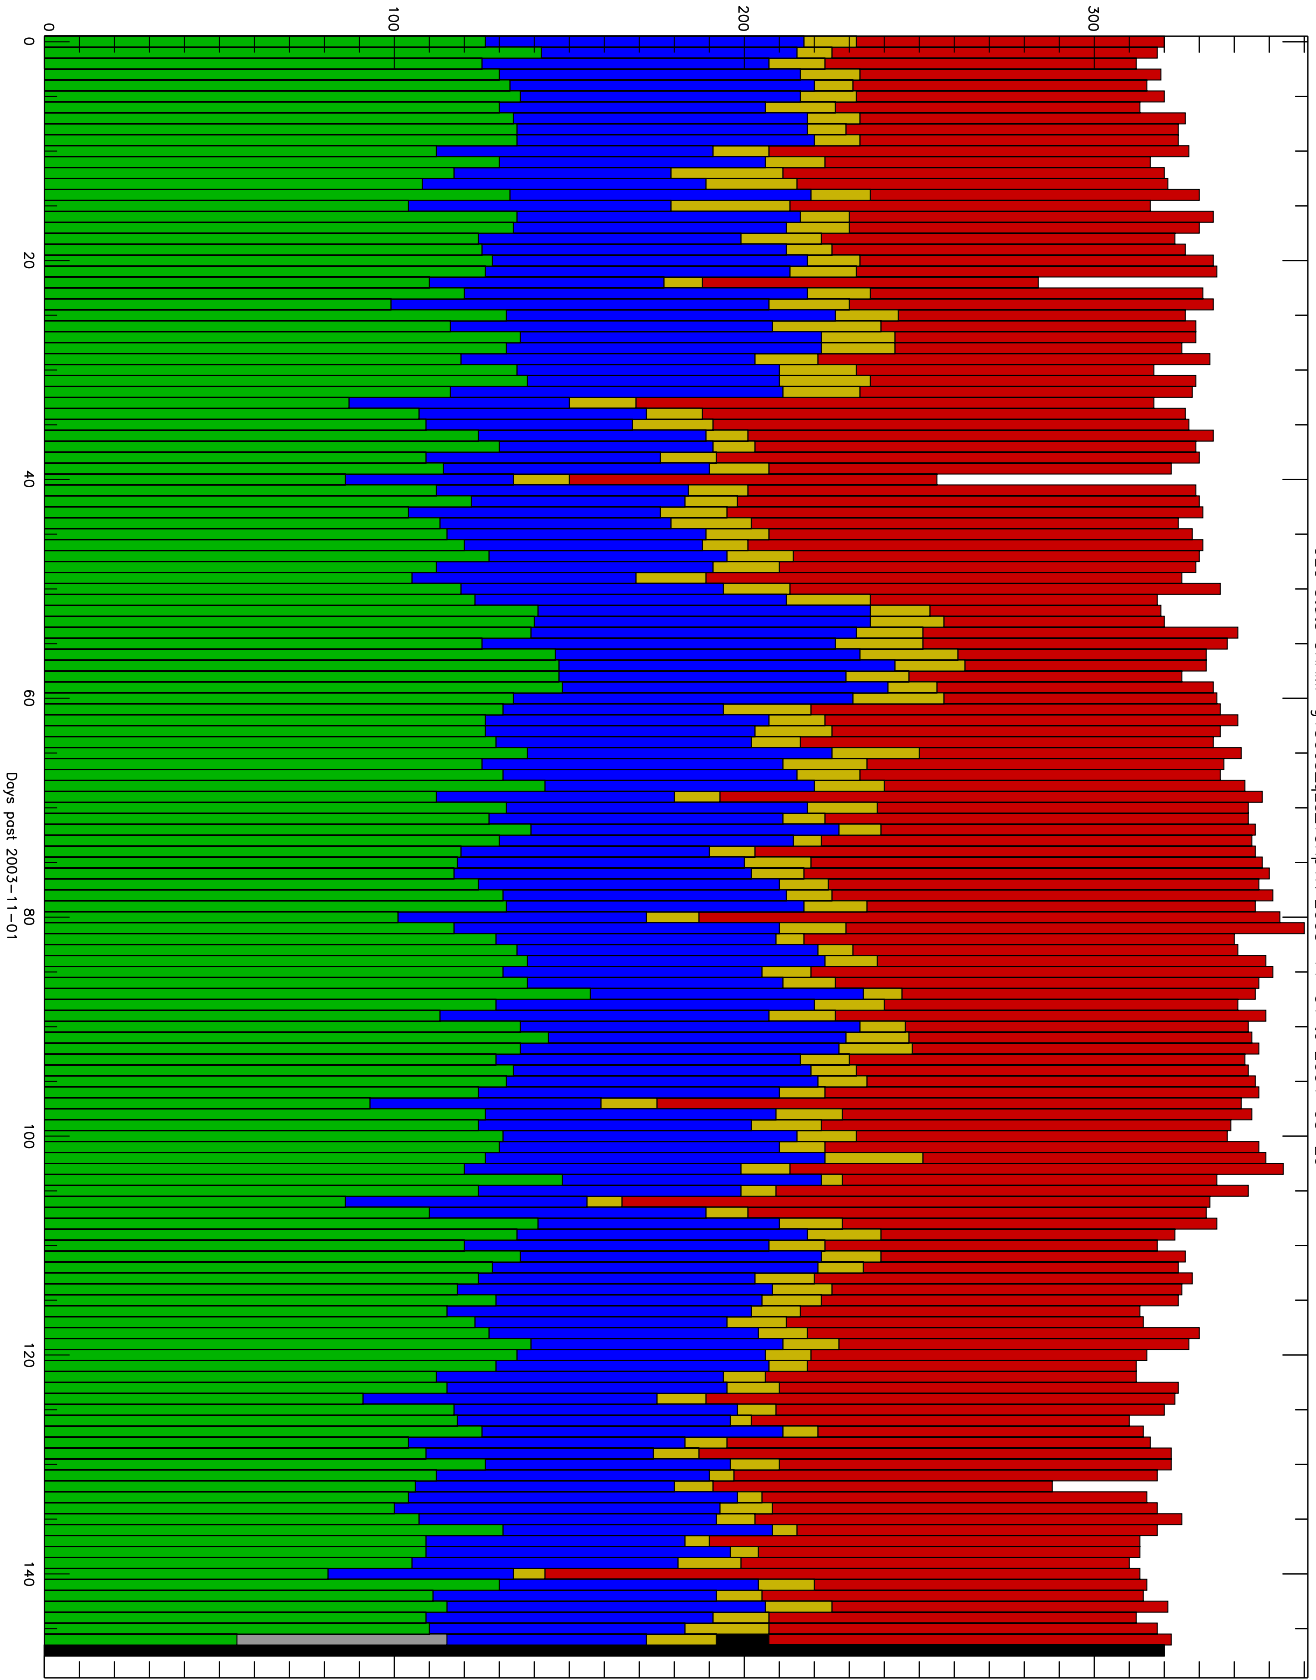

Number of occultations

GEO stats CHAMP g150c5-q2s_10kp1N 2003-11-01 to 2004-03-29

- CAL-F
- RET-F
- RET-U
- OCL-F
- OCL-U
- OCL-P