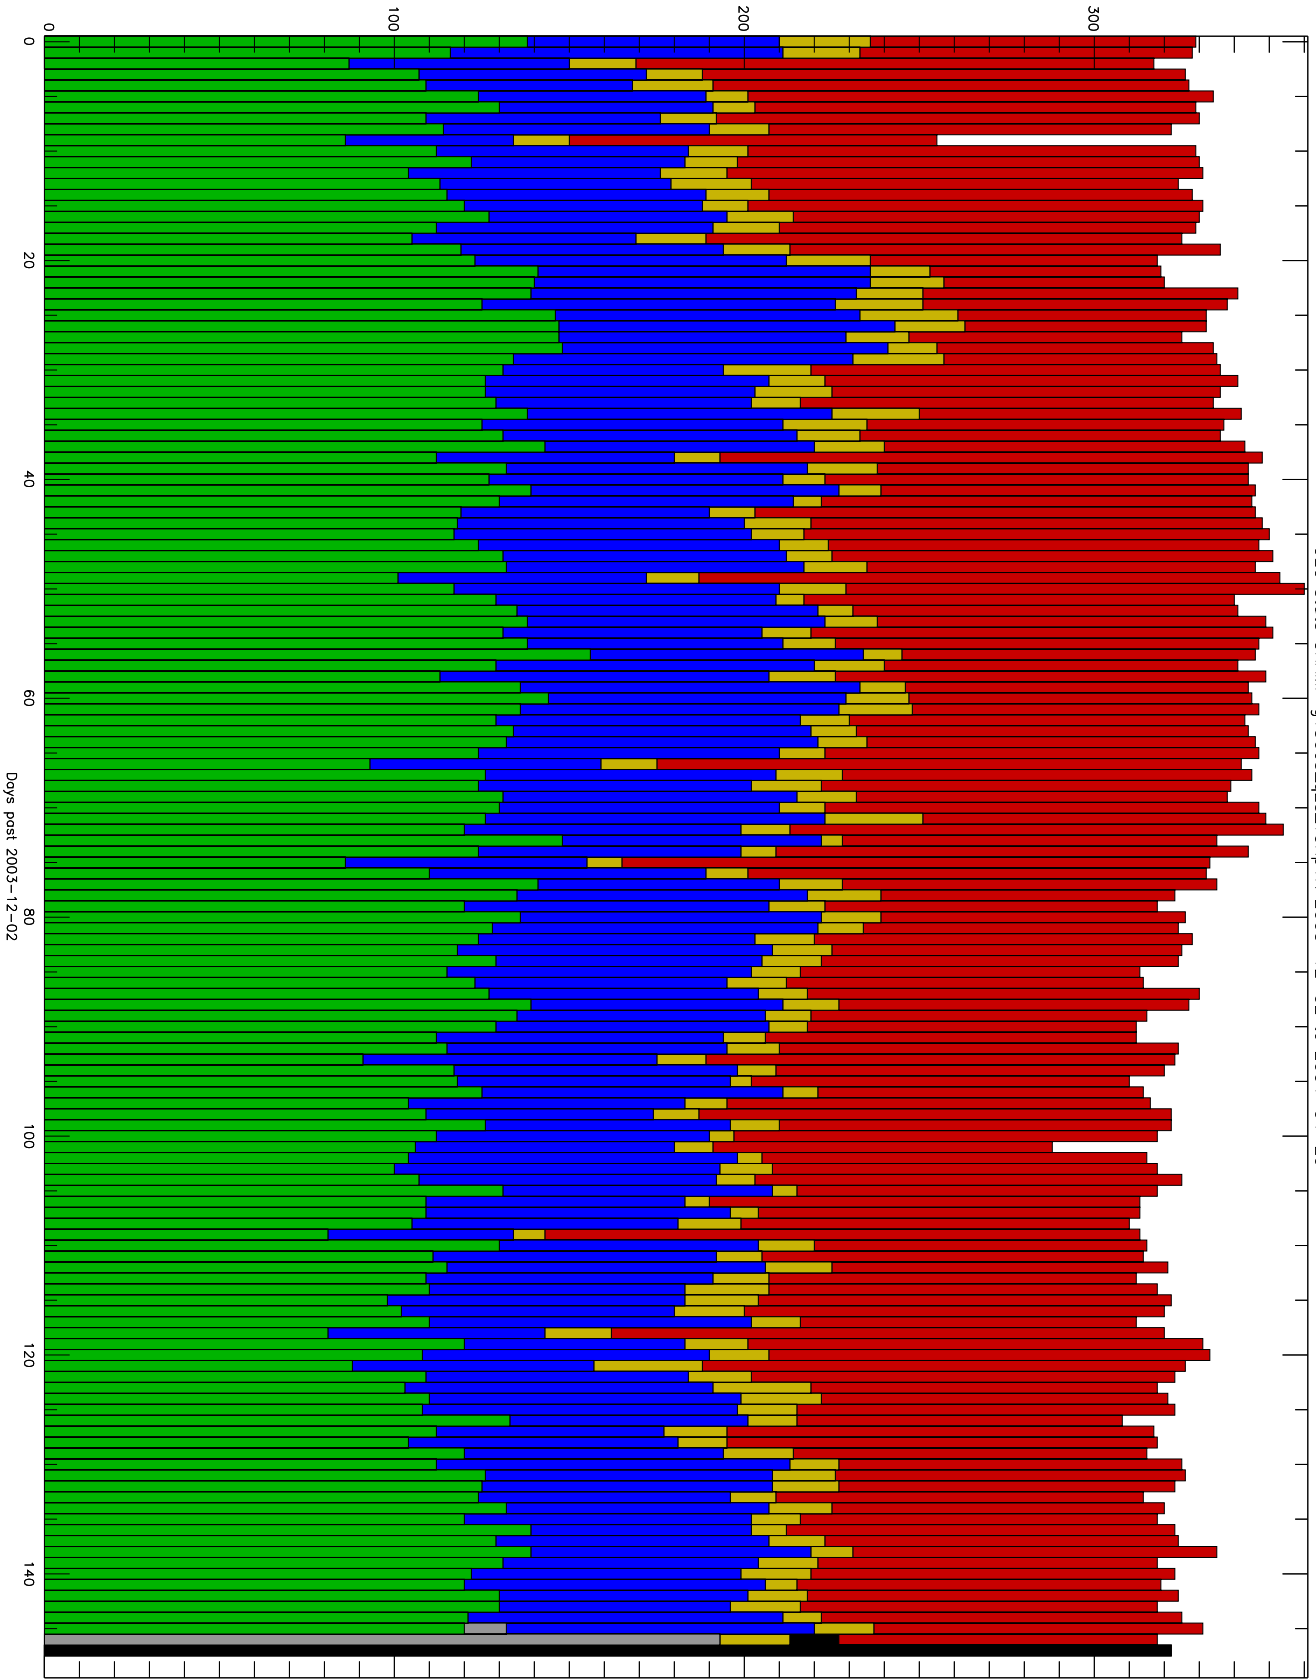

Number of occultations

GEO stats CHAMP g150c5-q2s-10kp1N 2003-12-02 to 2004-04-29

- CAL-F
- CAL-U
- RET-F
- RET-U
- OCL-F
- OCL-U
- OCL-P