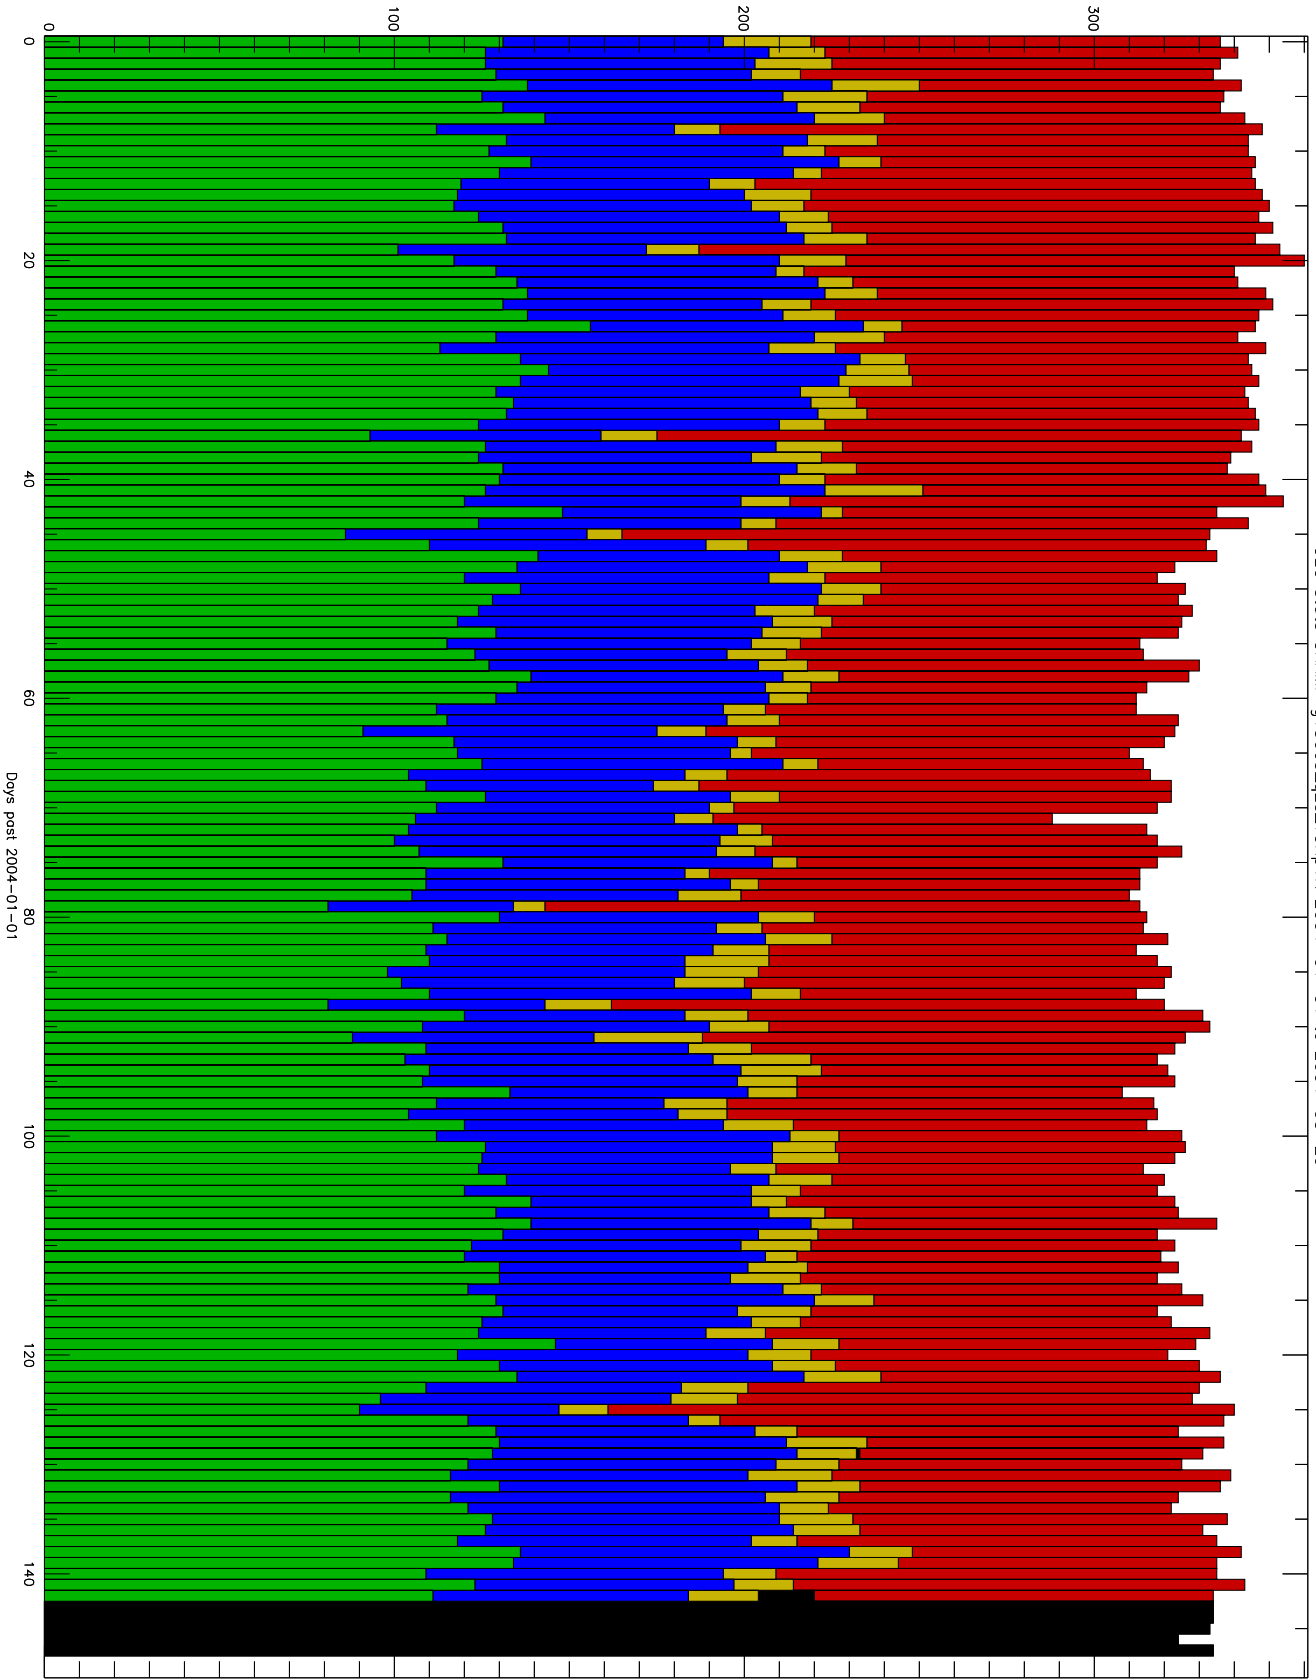

Number of occultations

GEO stats CHAMP g150c5-q2s_10Kp1N 2004-01-01 to 2004-05-29

- CAL-F
- RET-F
- RET-U
- OCL-F
- OCL-U
- OCL-P