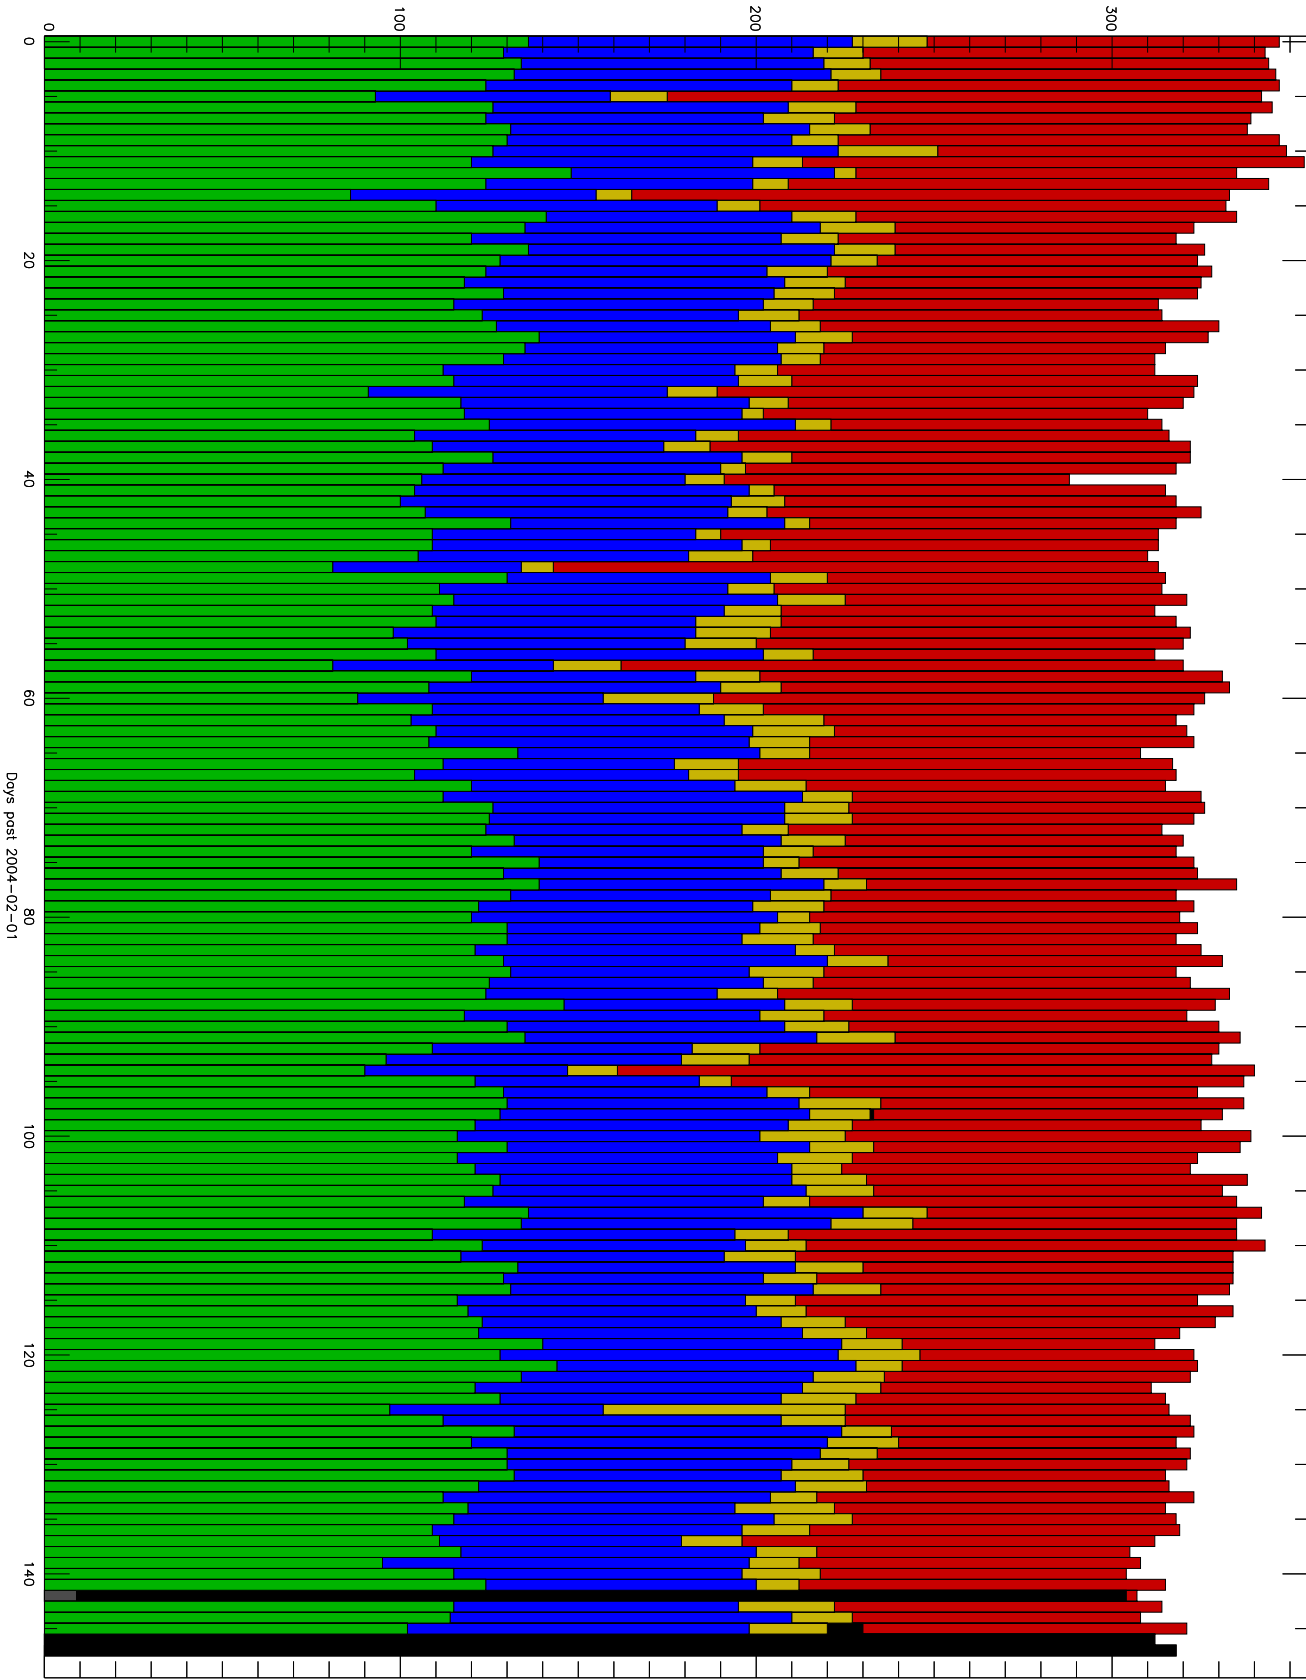

Number of occultations

GEO stats CHAMP g150c5-q2s_10kp1N 2004-02-01 to 2004-06-29

- CAL-F
- CAL-U
- RET-F
- RET-U
- OCL-F
- OCL-U
- OCL-P