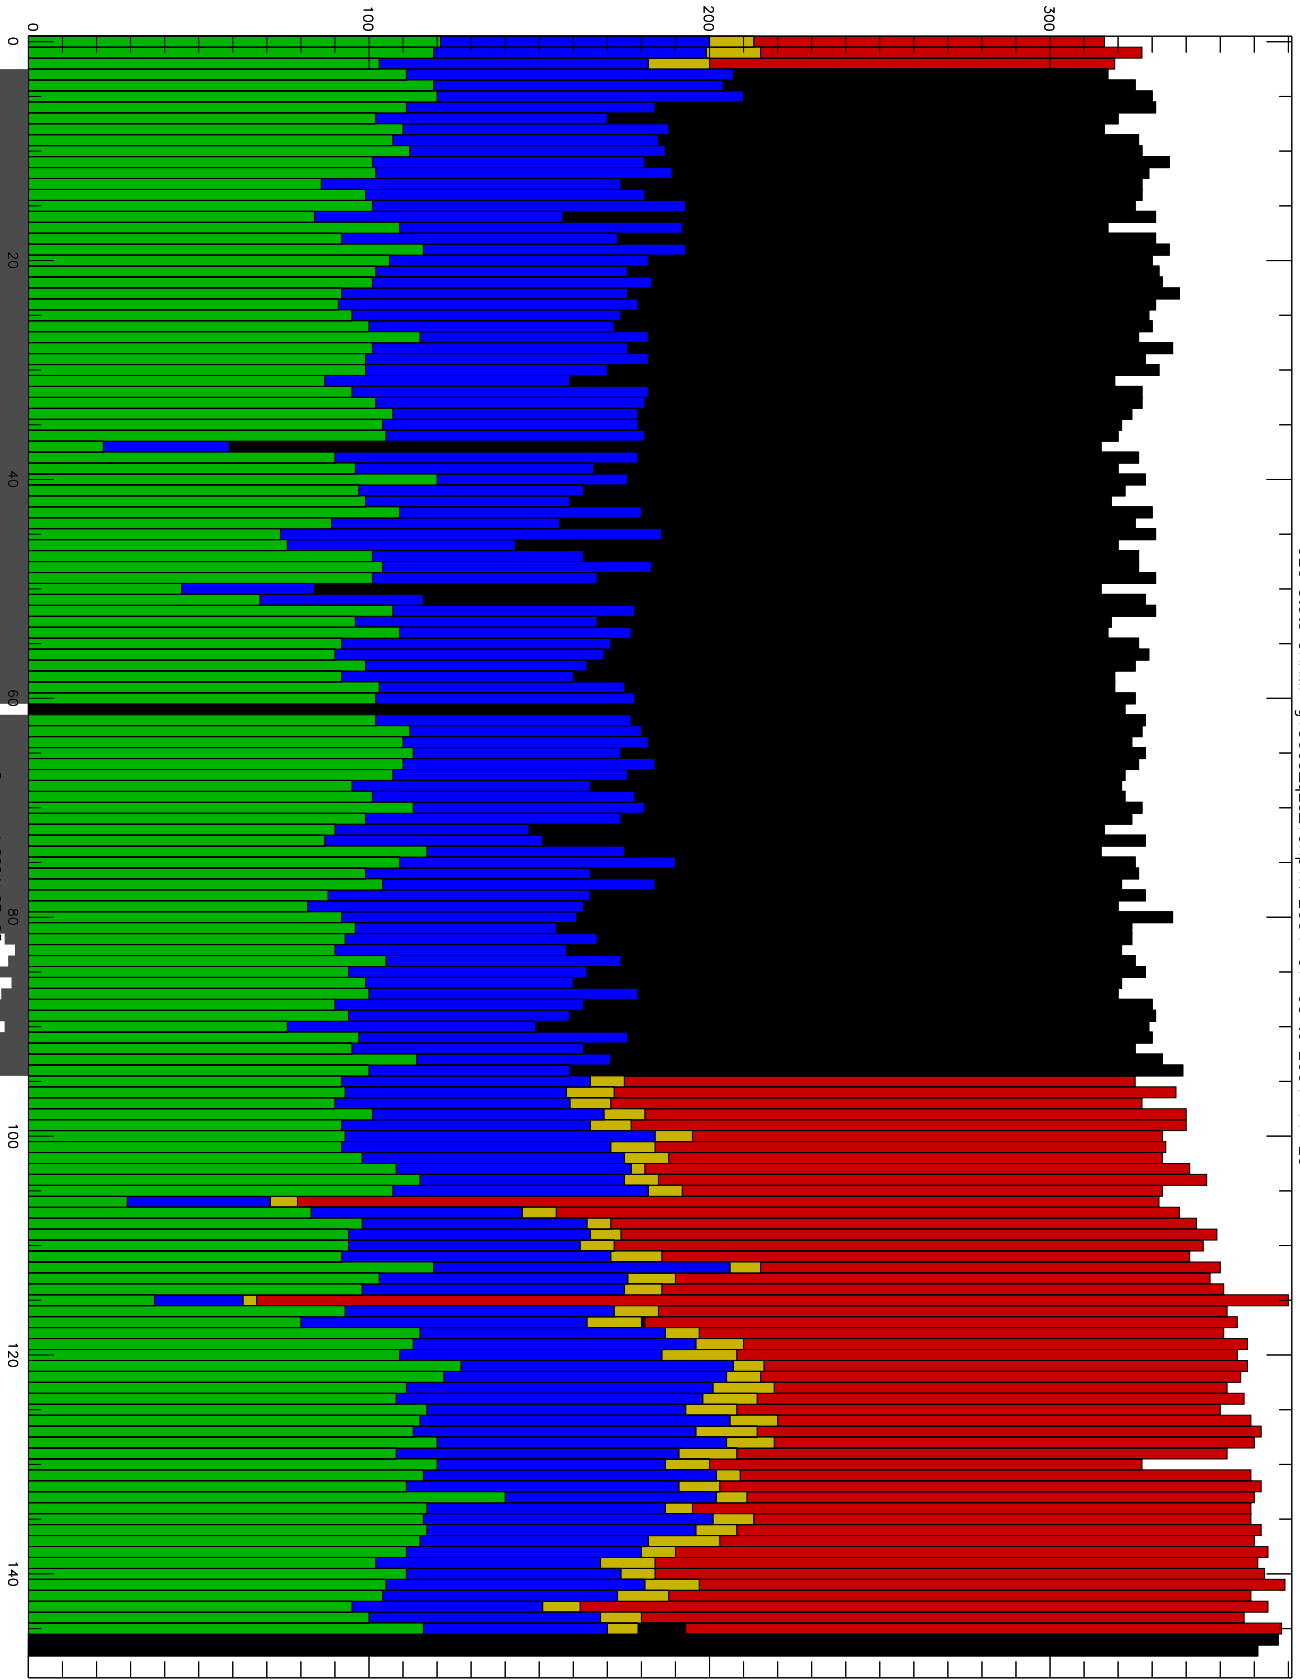

GEO stats CHAMP g150c5-q2s_10kp1N 2004-07-03 to 2004-11-29

Number of occultations

- CAL-F
- CAL-U
- RET-F
- RET-U
- OCL-F
- OCL-U
- OCL-P