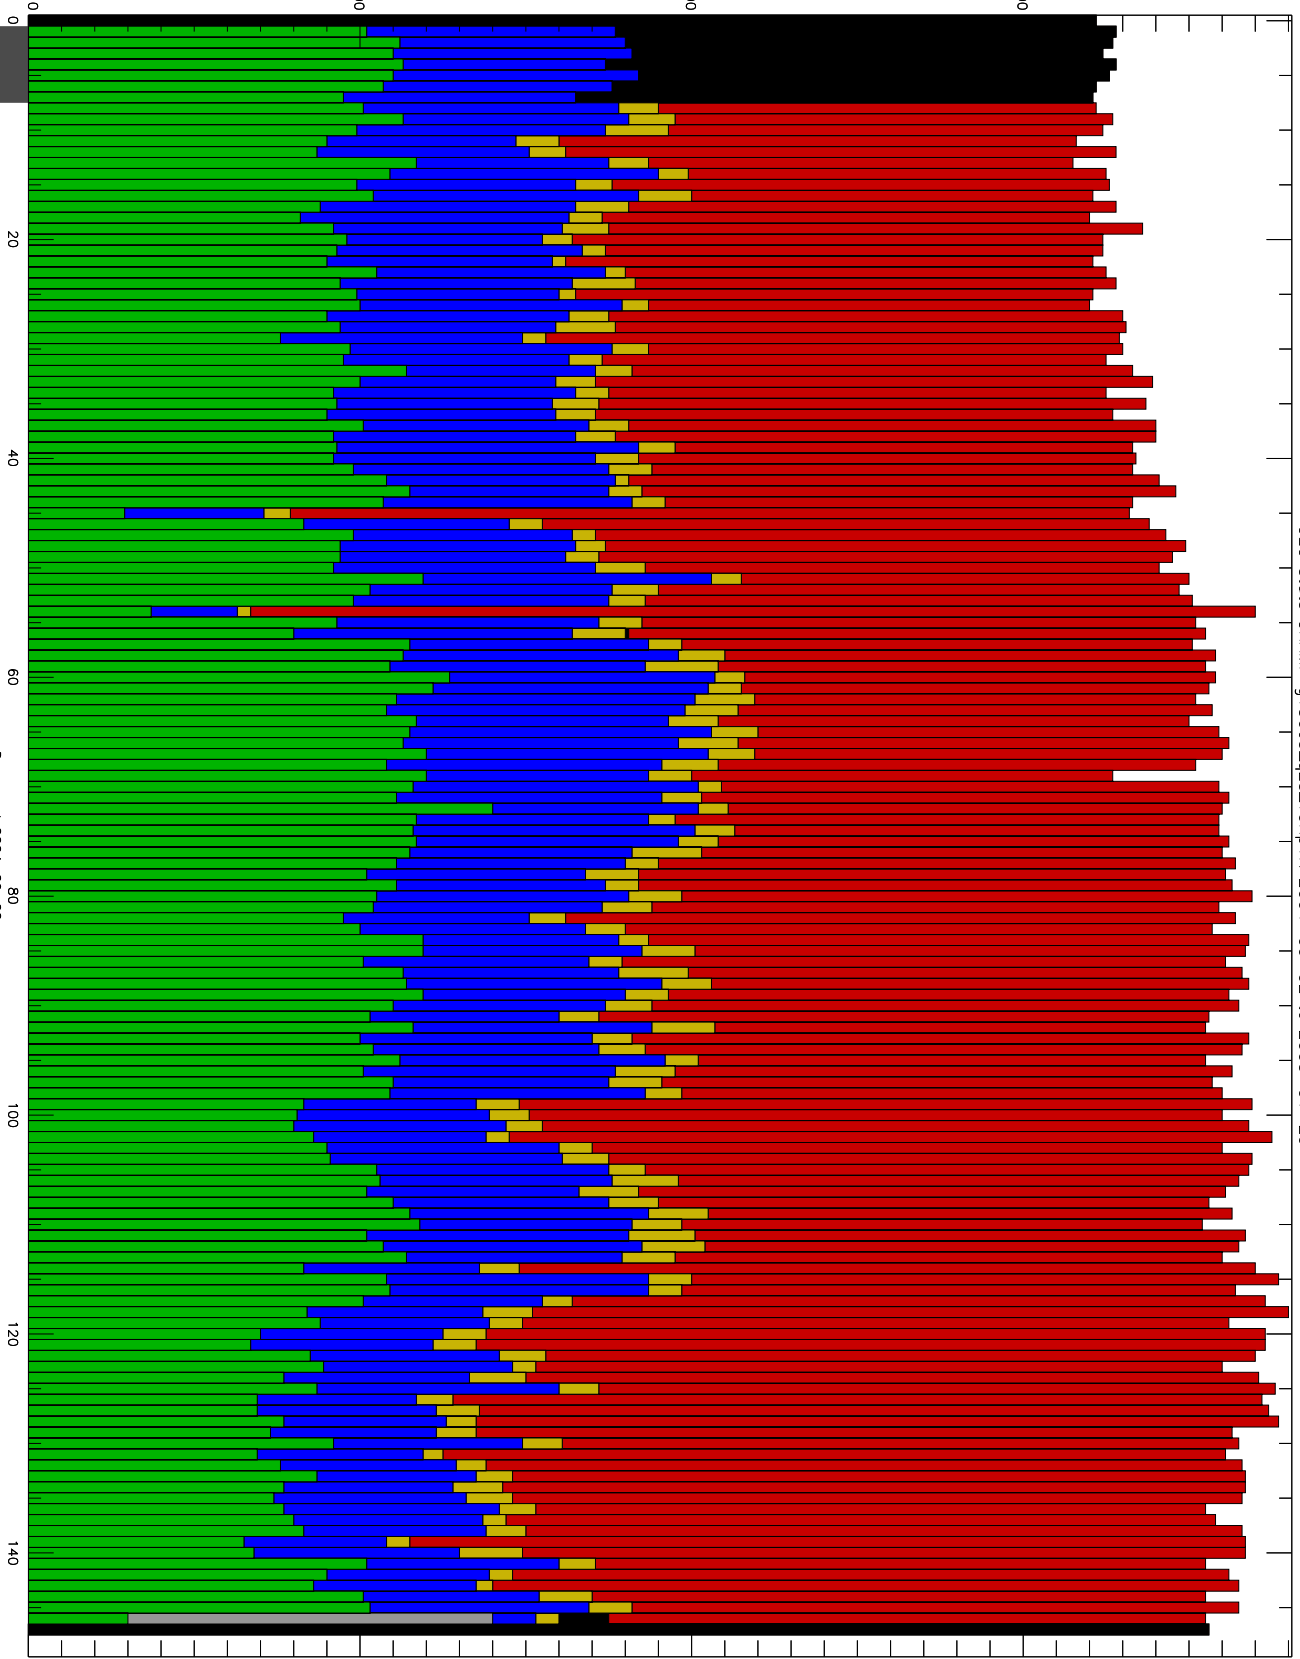

Number of occultations

300

200

100

0

GEO stats CHAMP g150c5-q2s-10kp1N 2004-09-02 to 2005-01-29

Days post 2004-09-02

- CAL-F
- CAL-U
- RET-F
- RET-U
- OCL-F
- OCL-U
- OCL-P