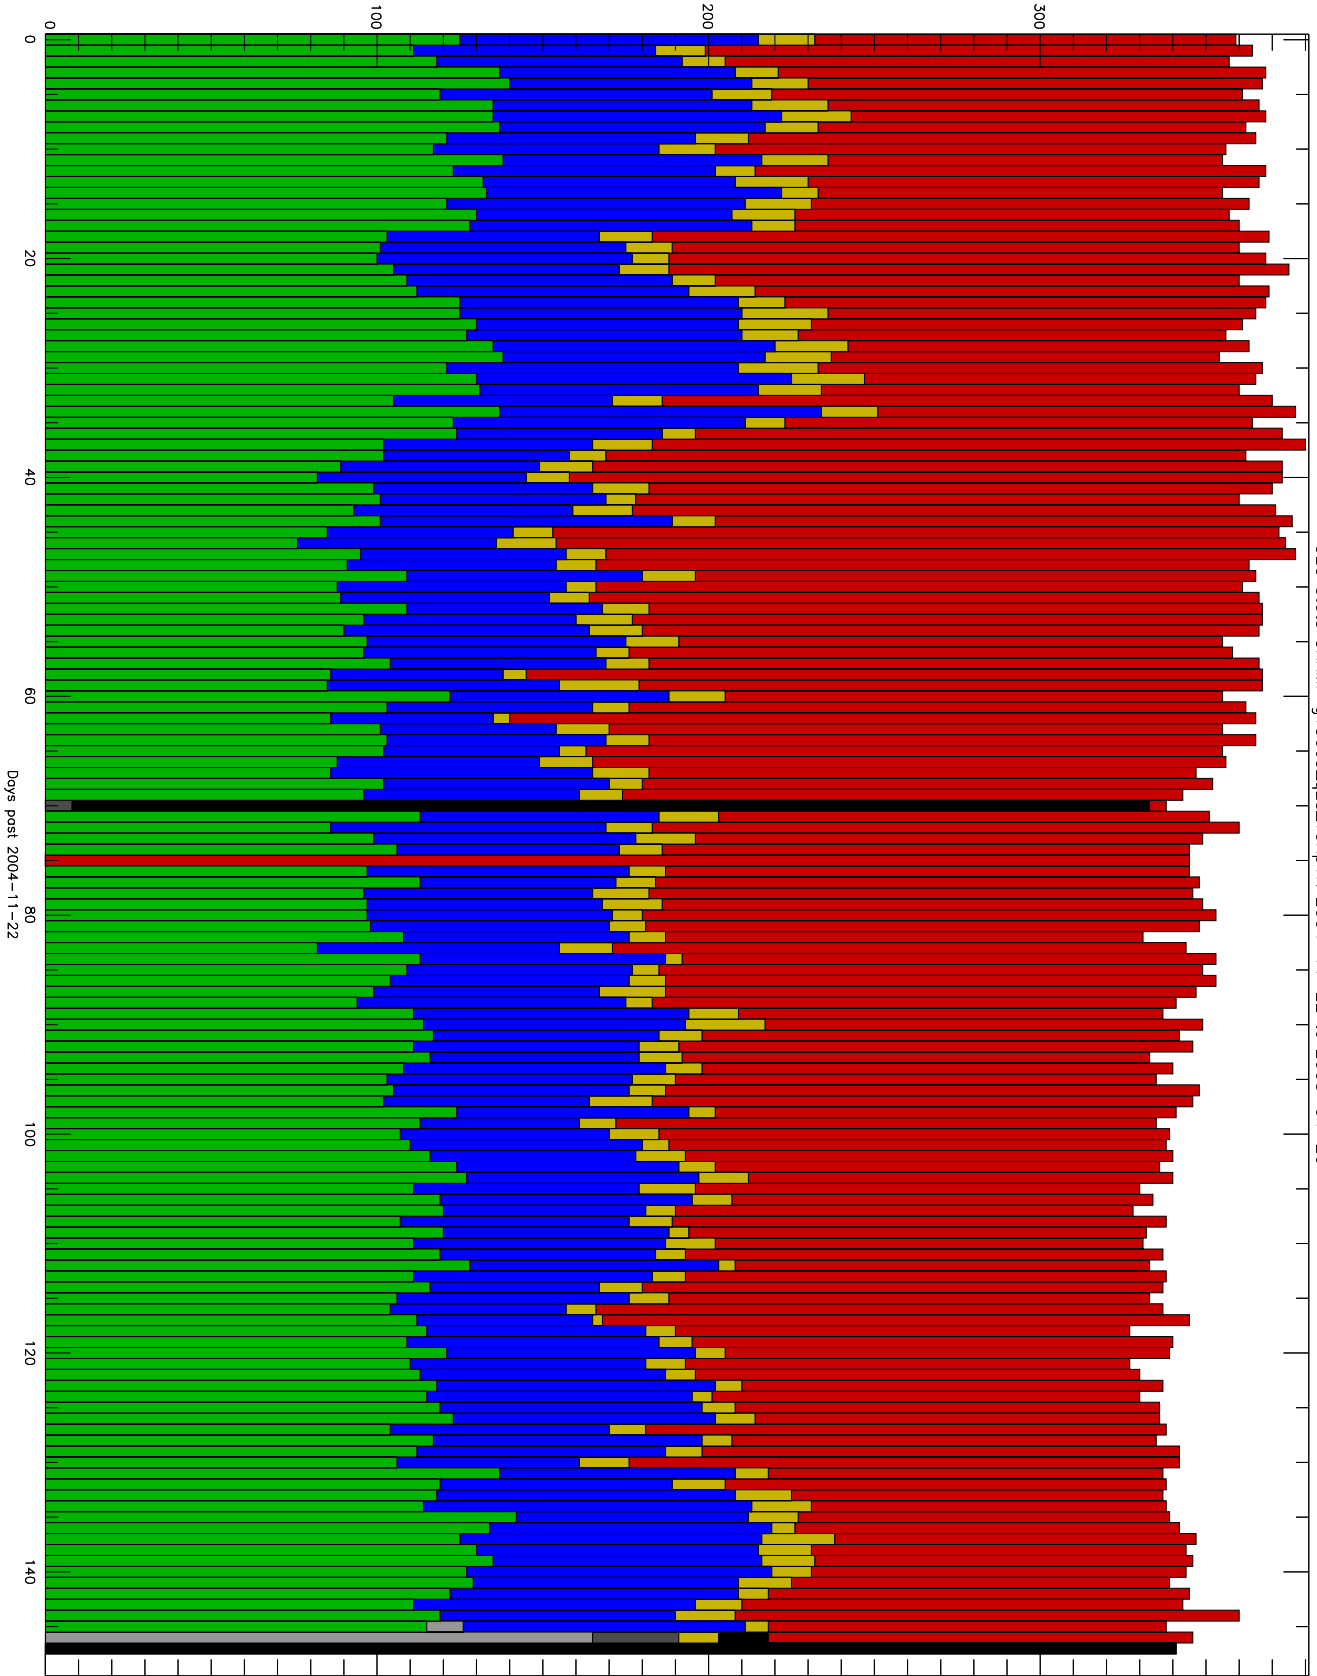

Number of occultations

GEO stats CHAMP g150c5-q2s-10kp1N 2004-11-22 to 2005-04-20

- CAL-F
- RET-F
- RET-U
- OCL-F
- OCL-U
- OCL-P