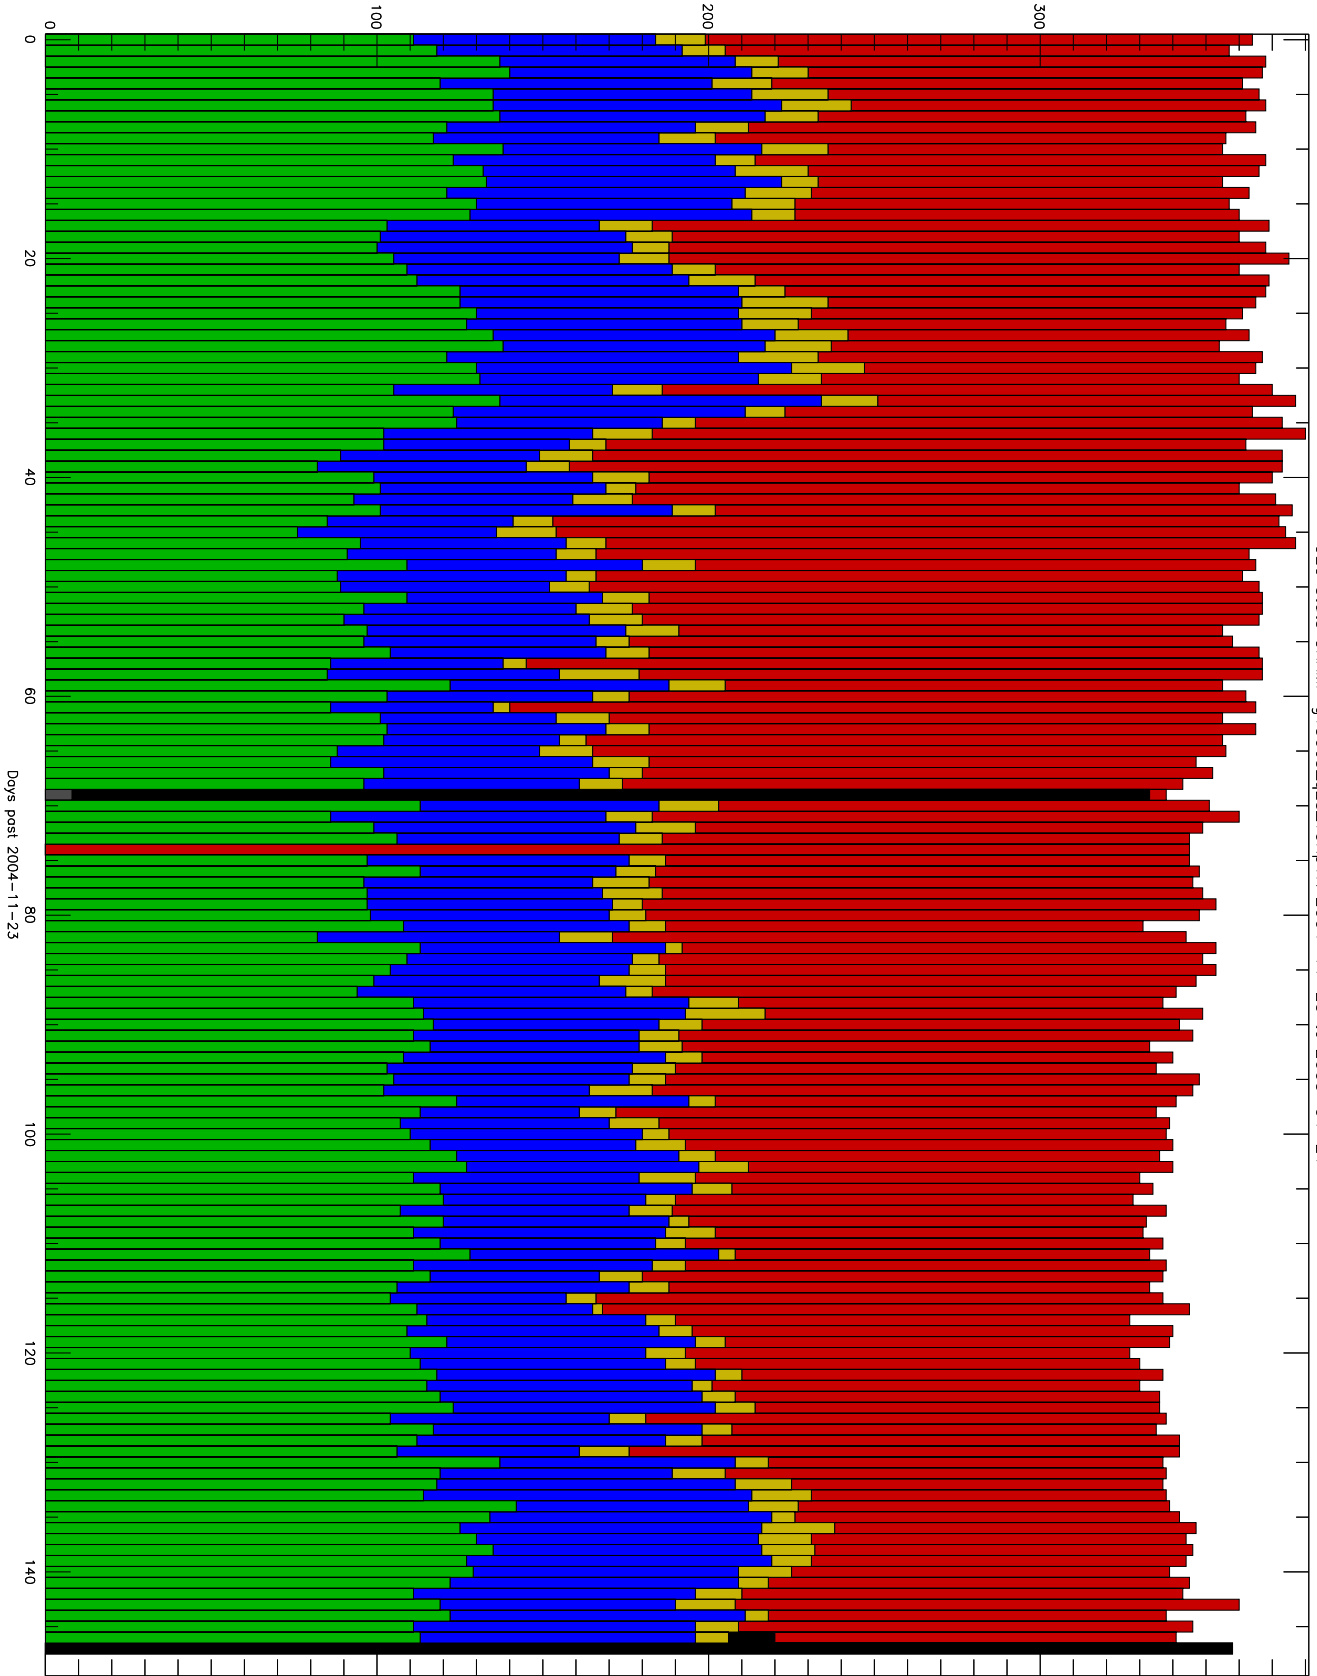

Number of occultations

GEO stats CHAMP g150c5-q2s_10kp1N 2004-11-23 to 2005-04-21

- CAL-F
- CAL-U
- RET-F
- RET-U
- OCL-F
- OCL-U
- OCL-P