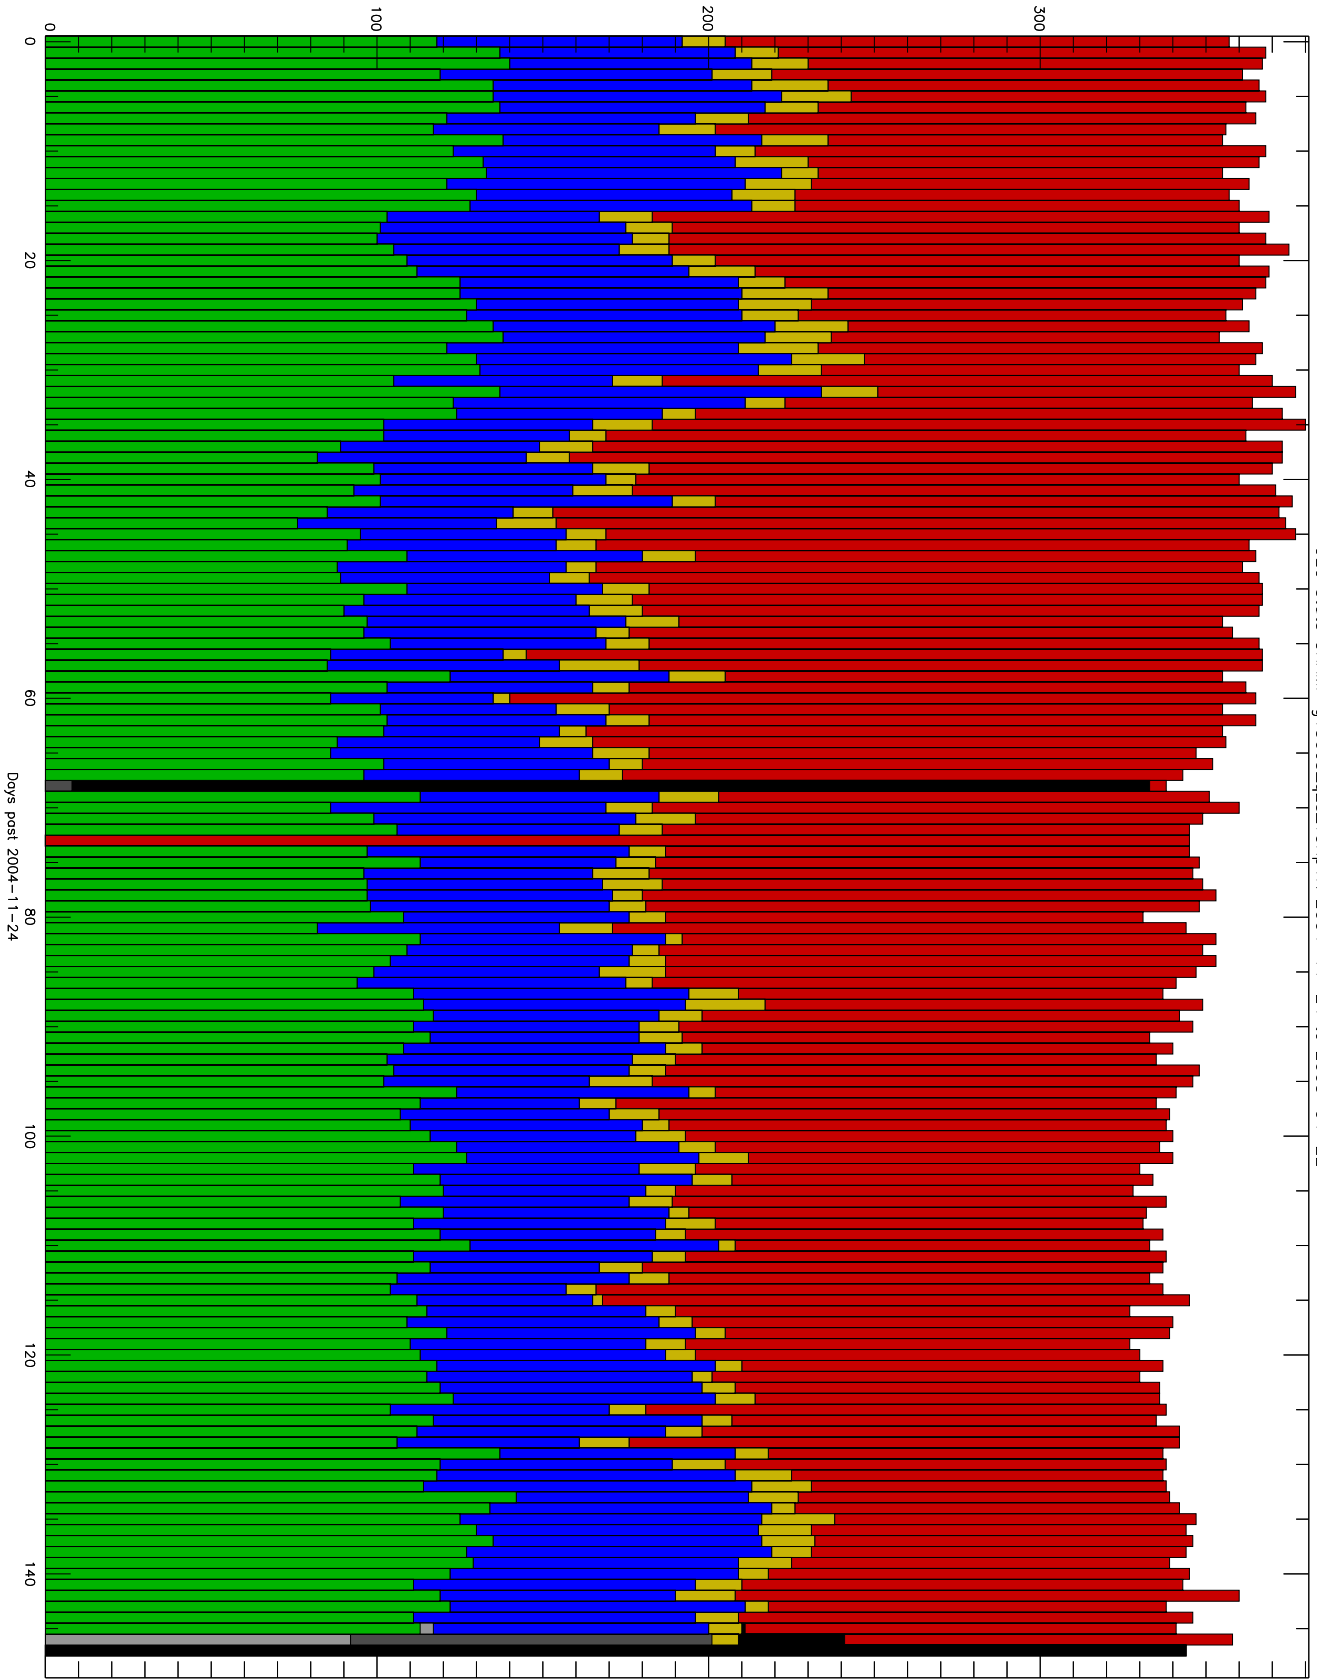

Number of occultations

GEO stats CHAMP g150c5-q2s_10kp1N 2004-11-24 to 2005-04-22

- CAL-F
- CAL-U
- RET-F
- RET-U
- OCL-F
- OCL-U
- OCL-P