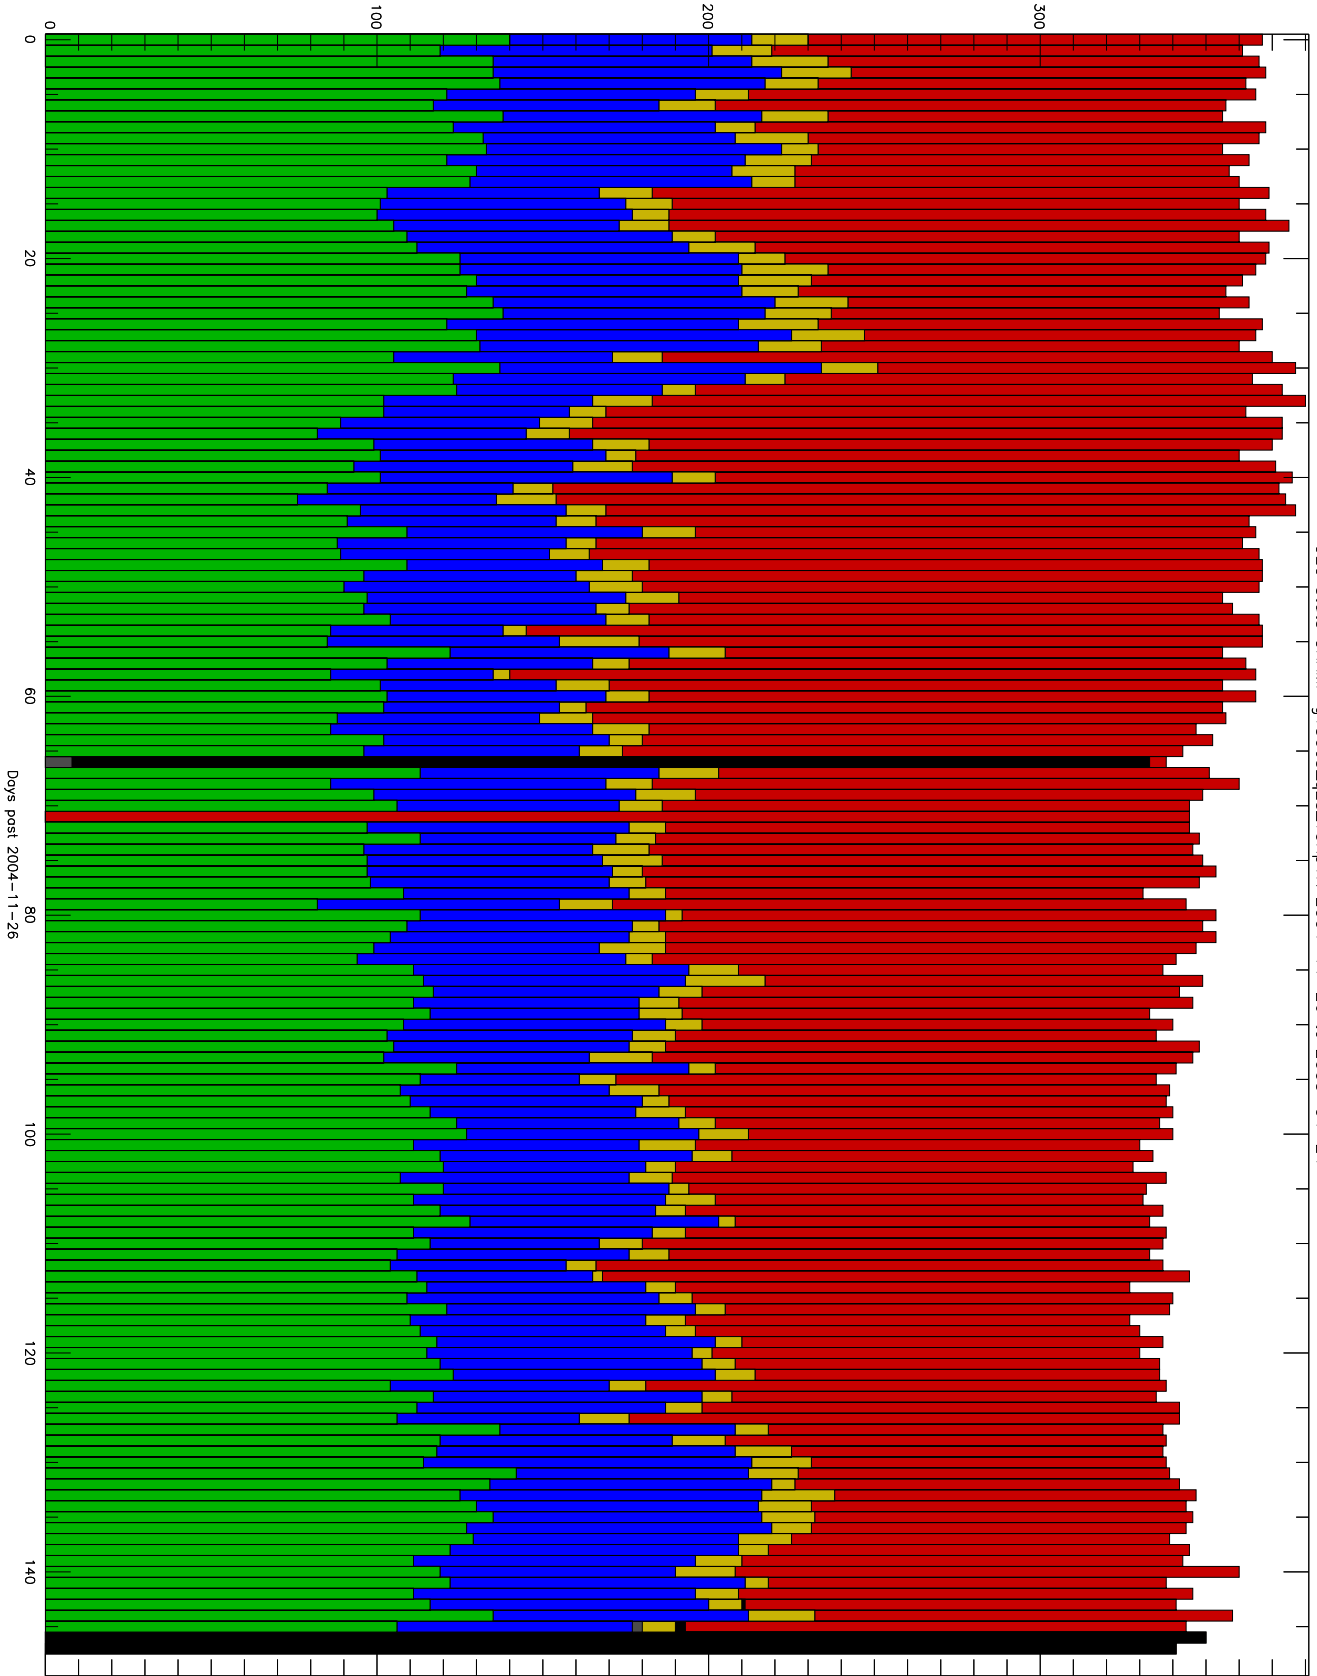

Number of occultations

GEO stats CHAMP g150c5-q2s-10kp1N 2004-11-26 to 2005-04-24

- CAL-F
- CAL-U
- RET-F
- RET-U
- OCL-F
- OCL-U
- OCL-P