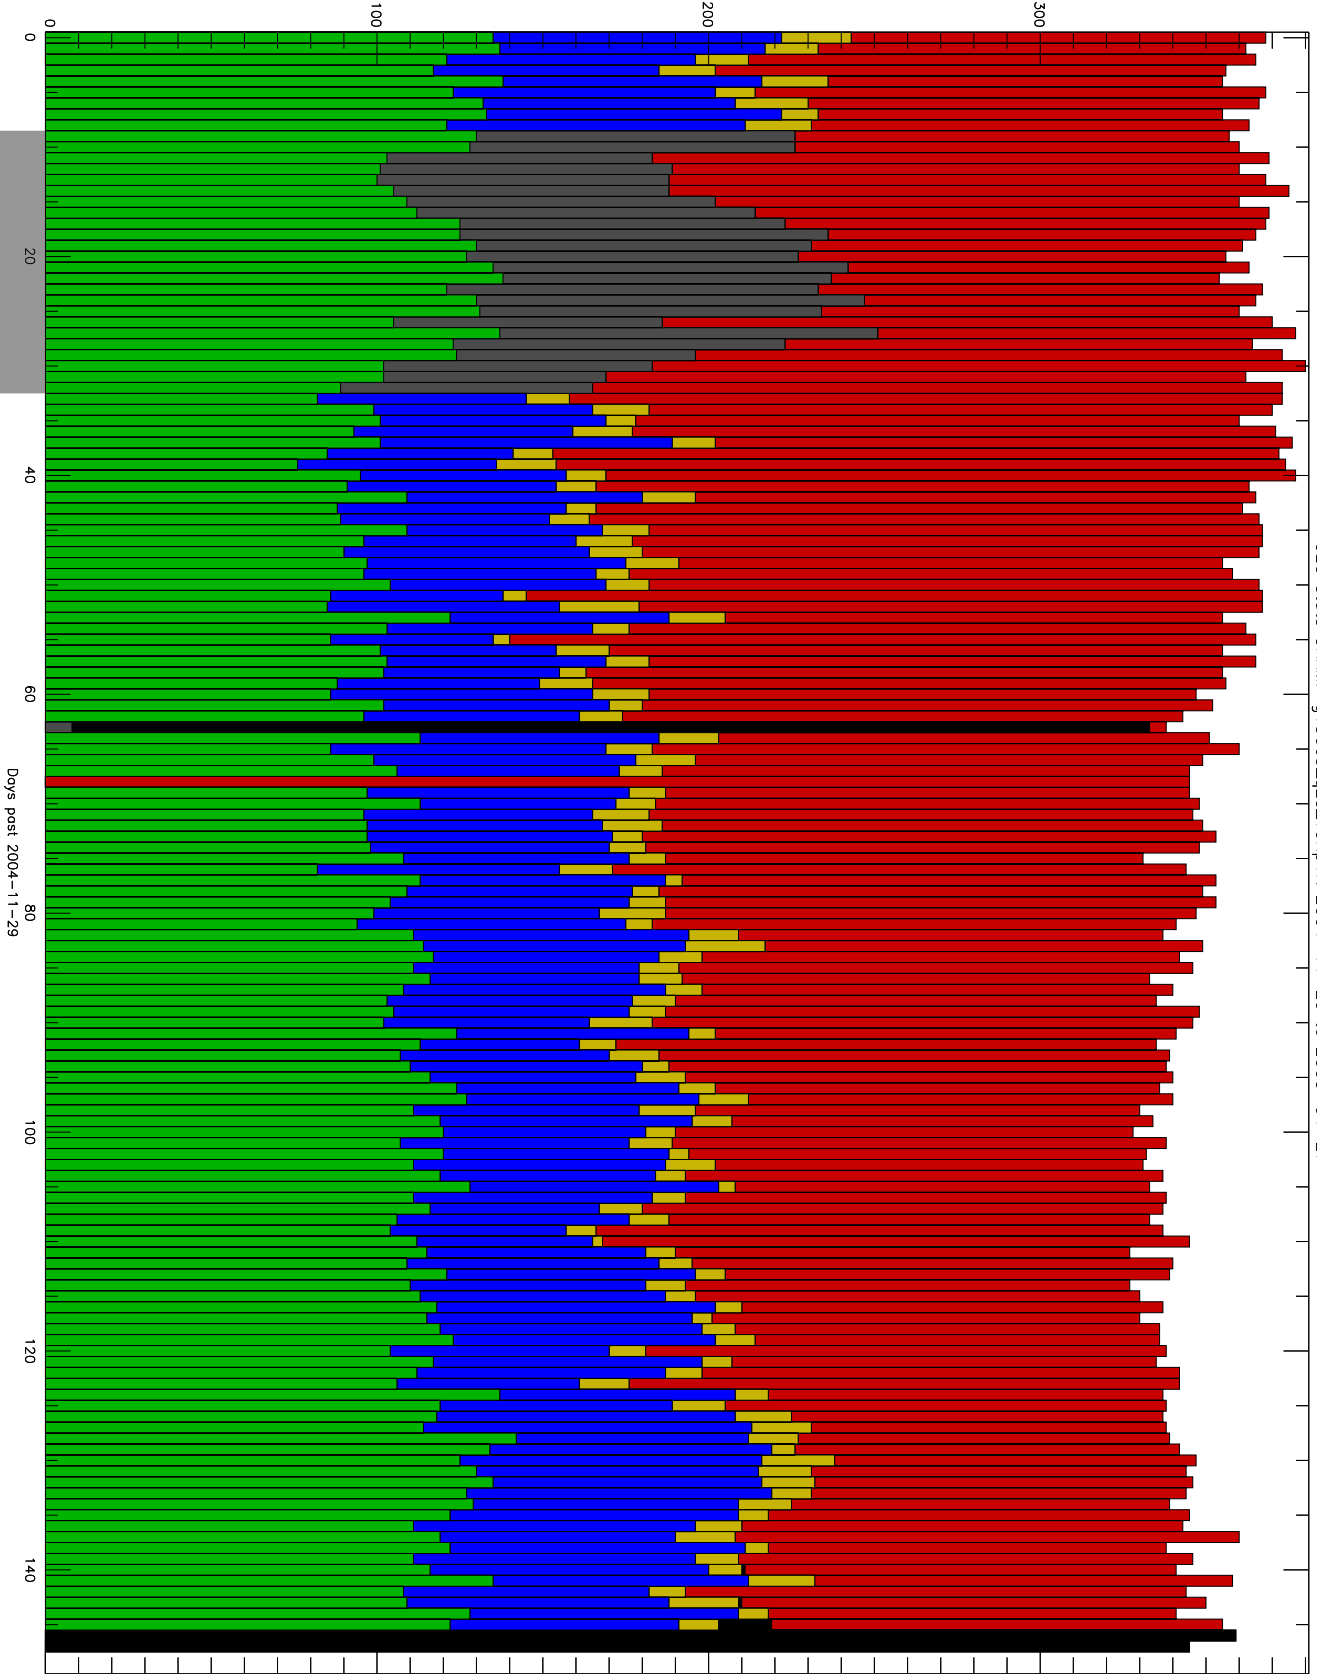

Number of occultations

GEO stats CHAMP g150c5-q2s\_10kp1N 2004-11-29 to 2005-04-27

- CAL-F
- CAL-U
- RET-F
- RET-U
- OCL-F
- OCL-U
- OCL-P