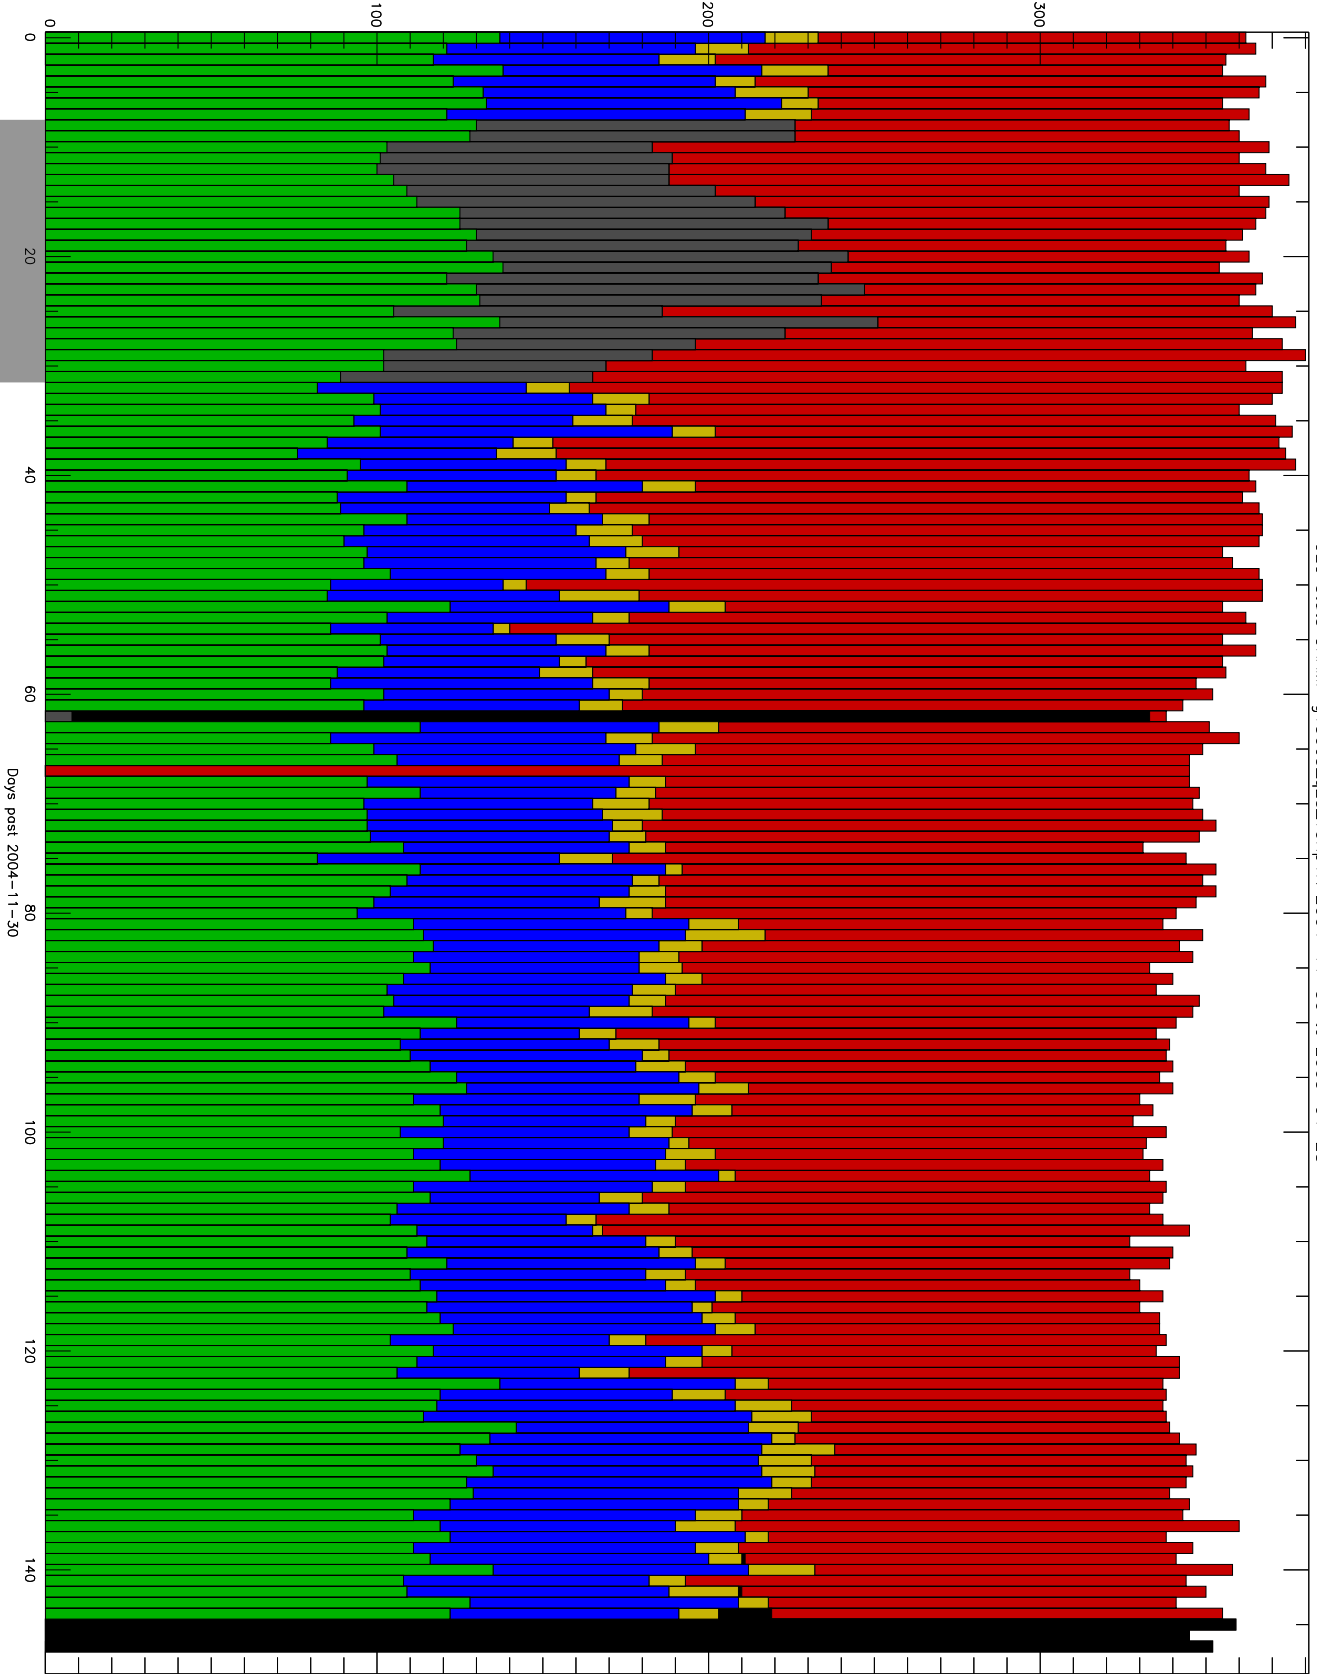

Number of occultations

GEO stats CHAMP g150c5-q2s-10kp1N 2004-11-30 to 2005-04-28

- CAL-F
- RET-F
- RET-U
- OCL-F
- OCL-U
- OCL-P