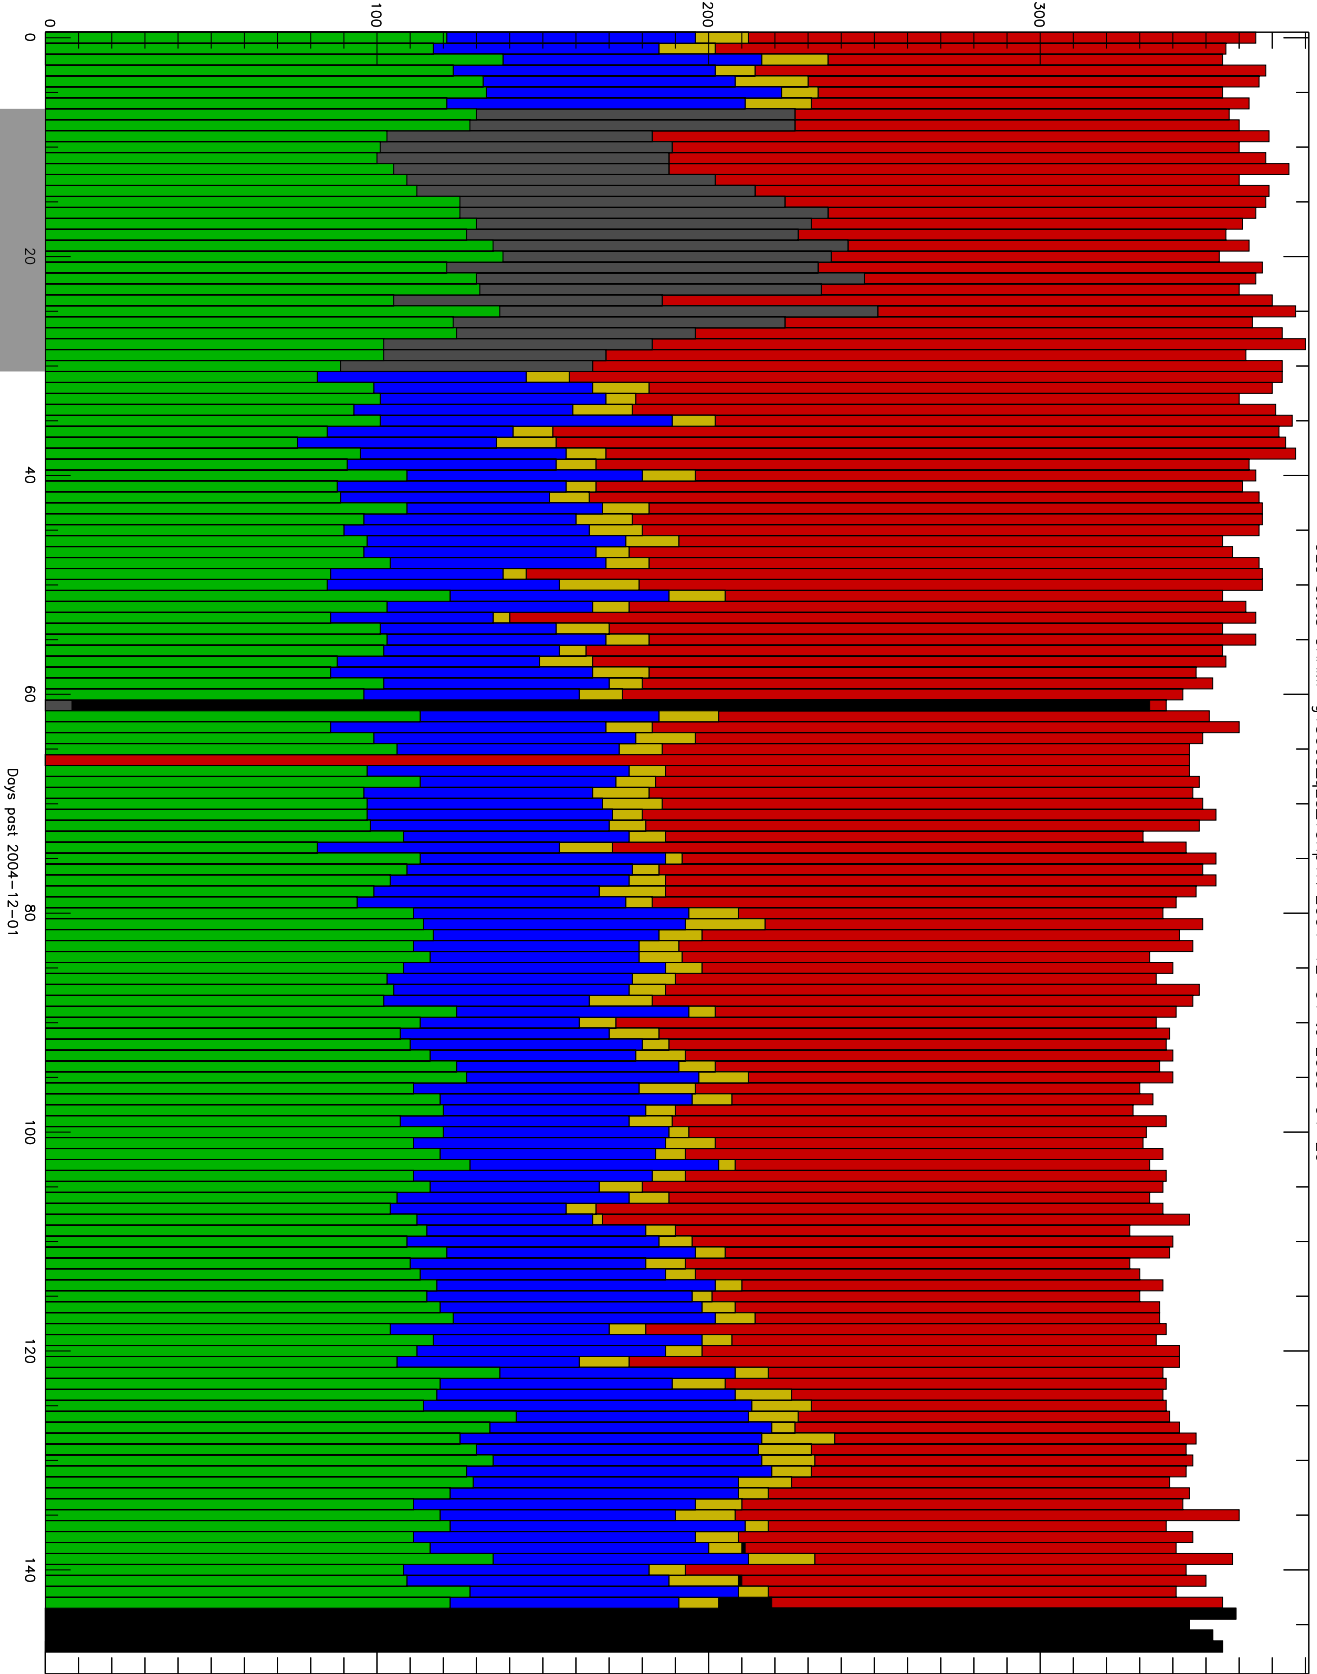

Number of occultations

GEO stats CHAMP g150c5-q2s-10kp1N 2004-12-01 to 2005-04-29

- CAL-F
- CAL-U
- RET-F
- RET-U
- OCL-F
- OCL-U
- OCL-P