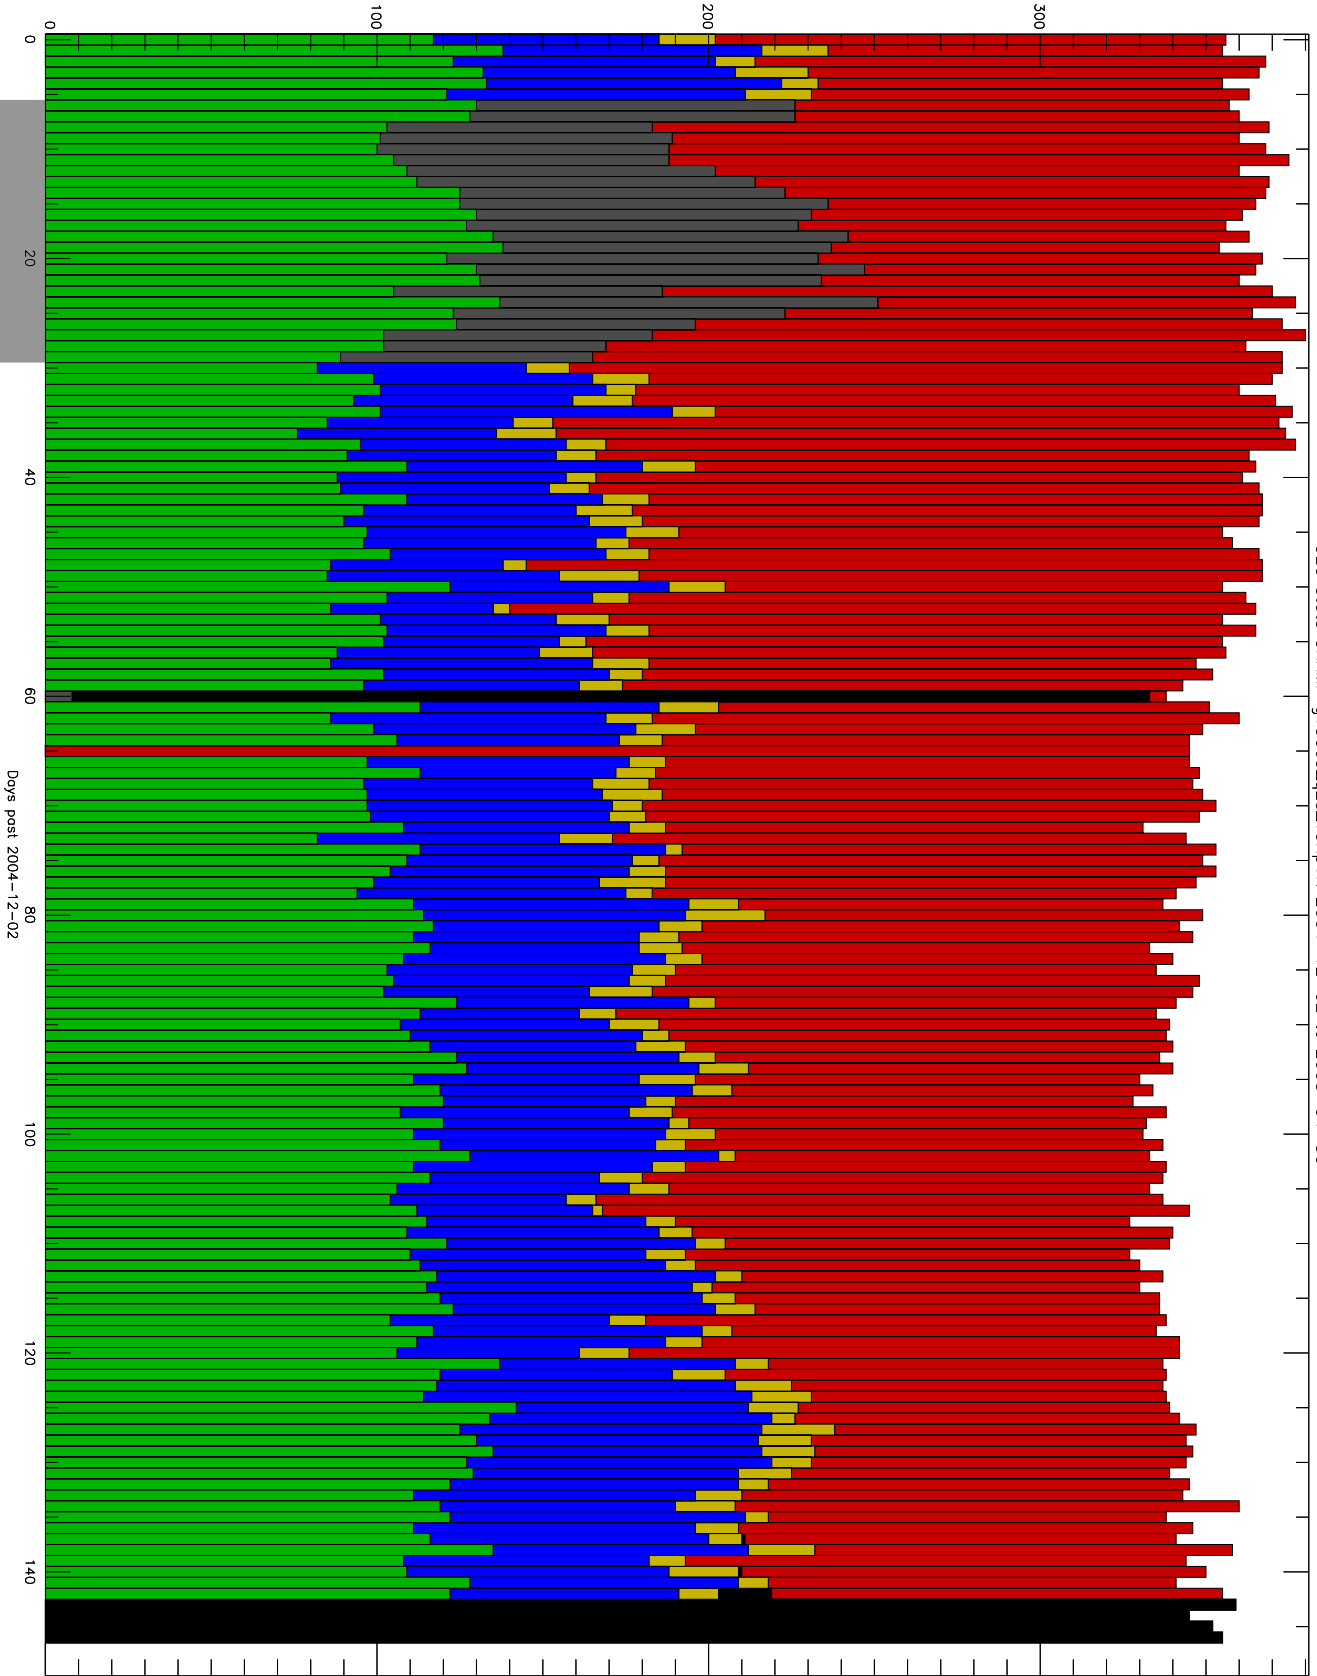

Number of occultations

GEO stats CHAMP g150c5-q2s_10kp1N 2004-12-02 to 2005-04-30

- CAL-F
- CAL-U
- RET-F
- RET-U
- OCL-F
- OCL-U
- OCL-P