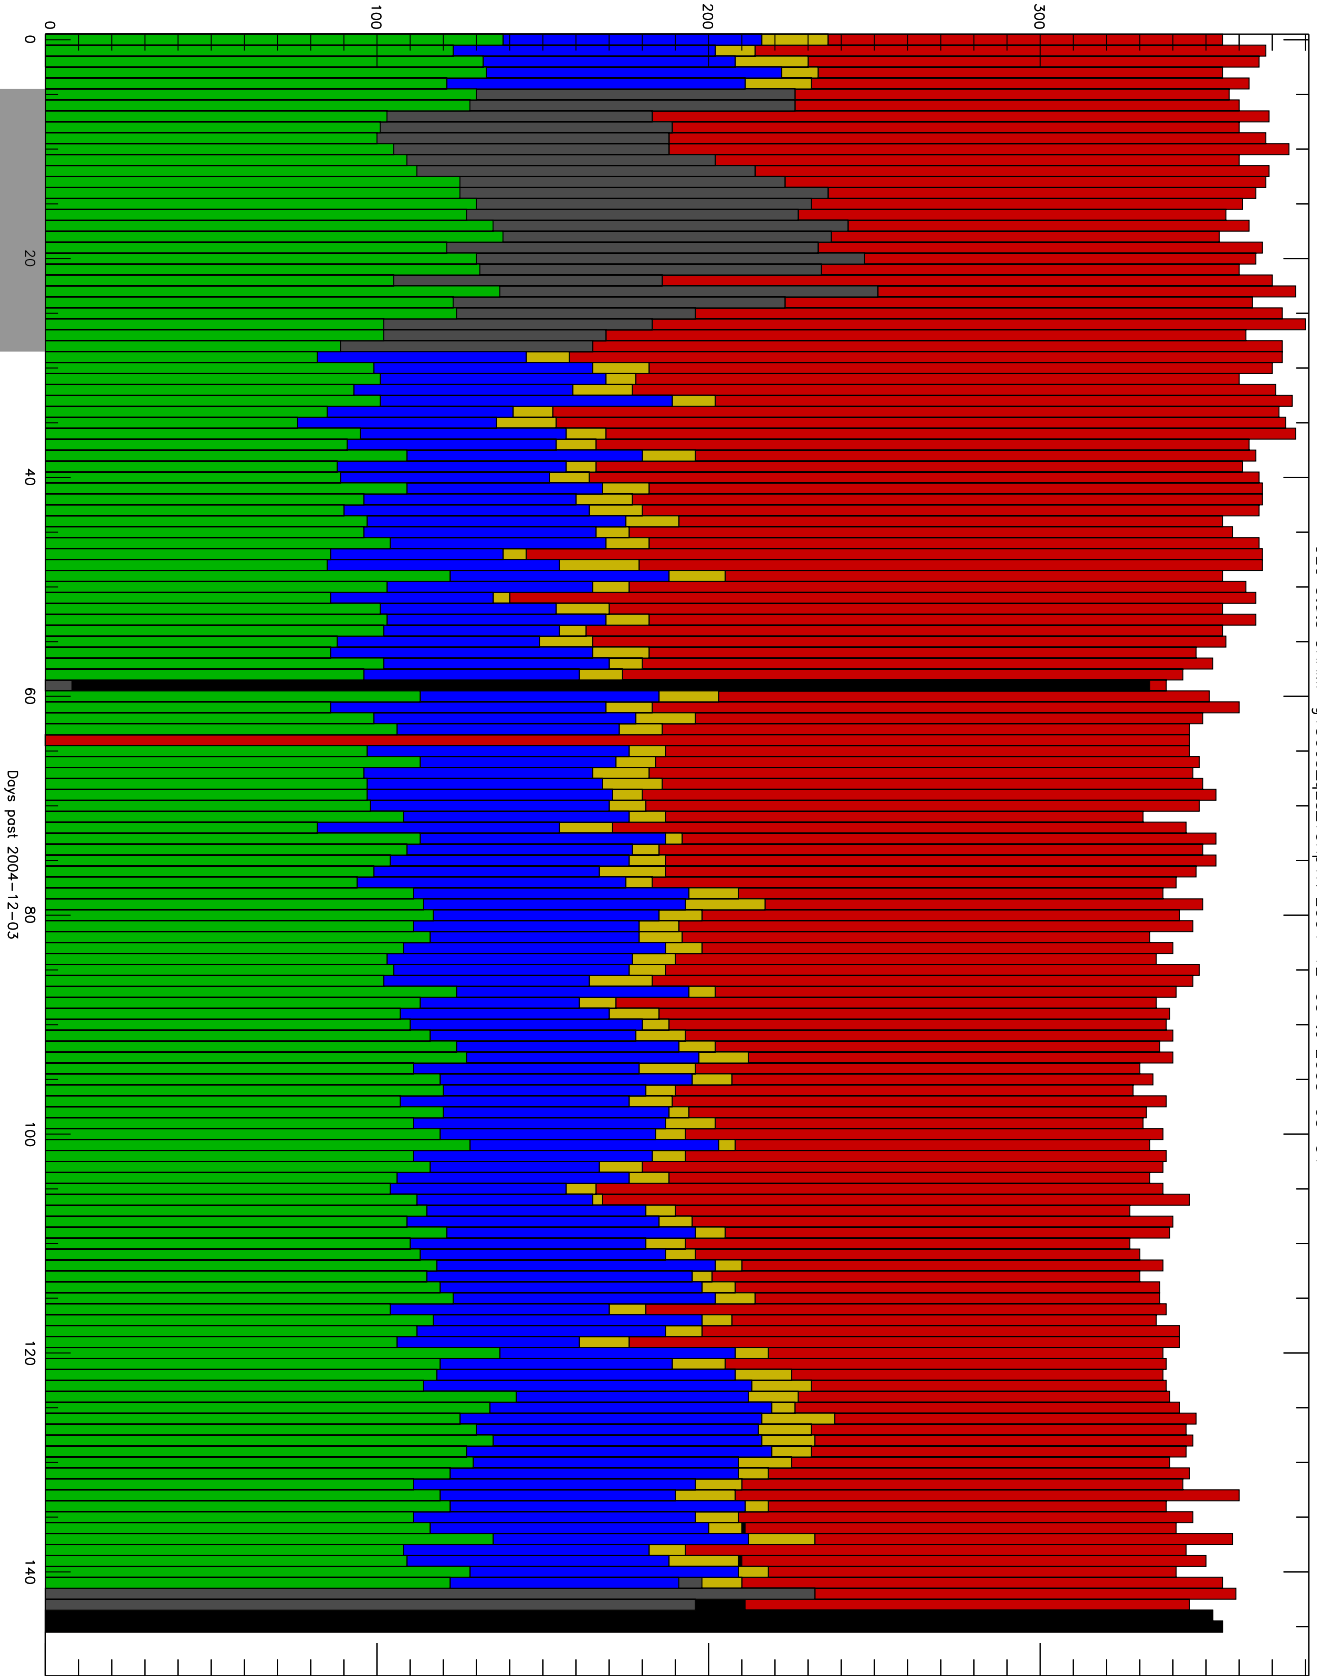

Number of occultations

GEO stats CHAMP g150c5-q2s-10kp1N 2004-12-03 to 2005-05-01

- CAL-F
- CAL-U
- RET-F
- RET-U
- OCL-F
- OCL-U
- OCL-P