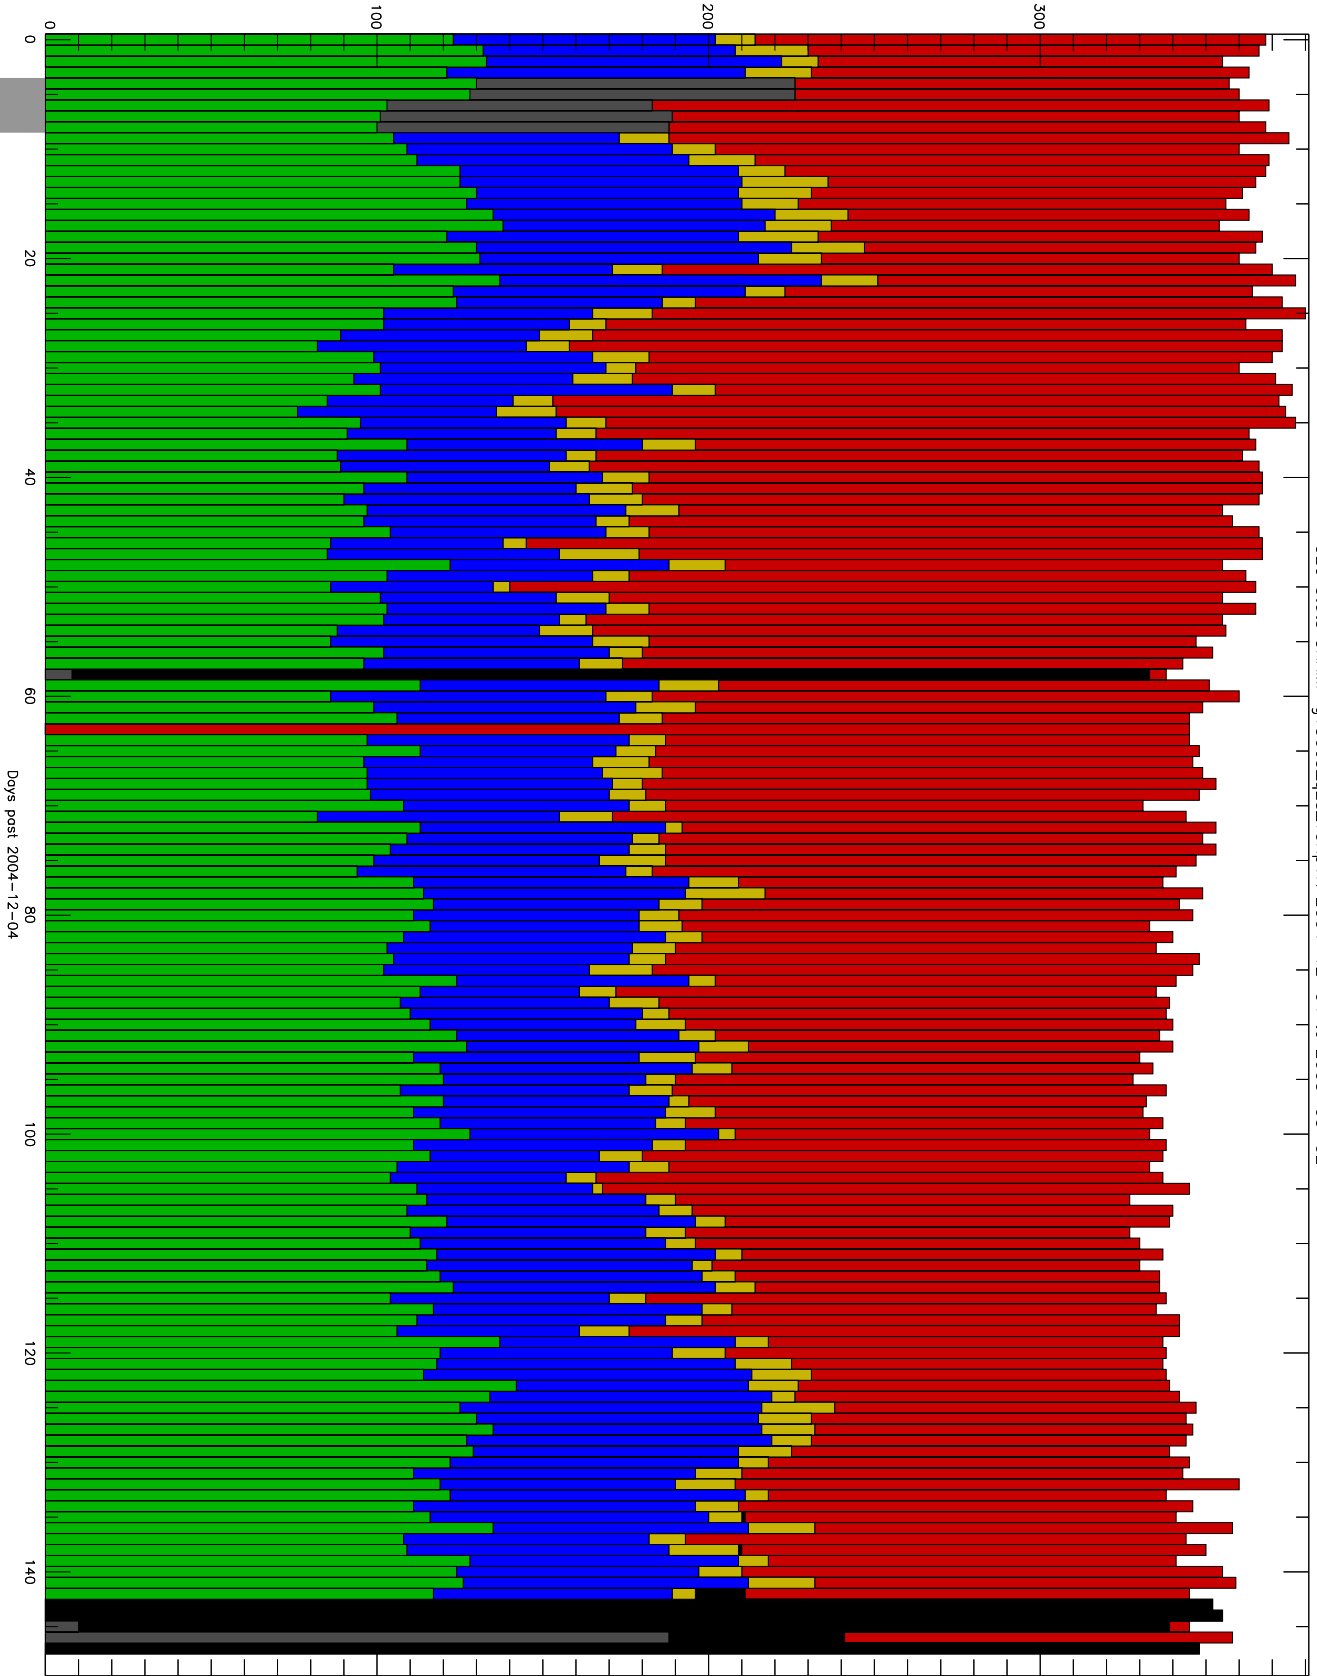

Number of occultations

GEO stats CHAMP g150c5-q2s_10kp1N 2004-12-04 to 2005-05-02

- CAL-F
- CAL-U
- RET-F
- RET-U
- OCL-F
- OCL-U
- OCL-P