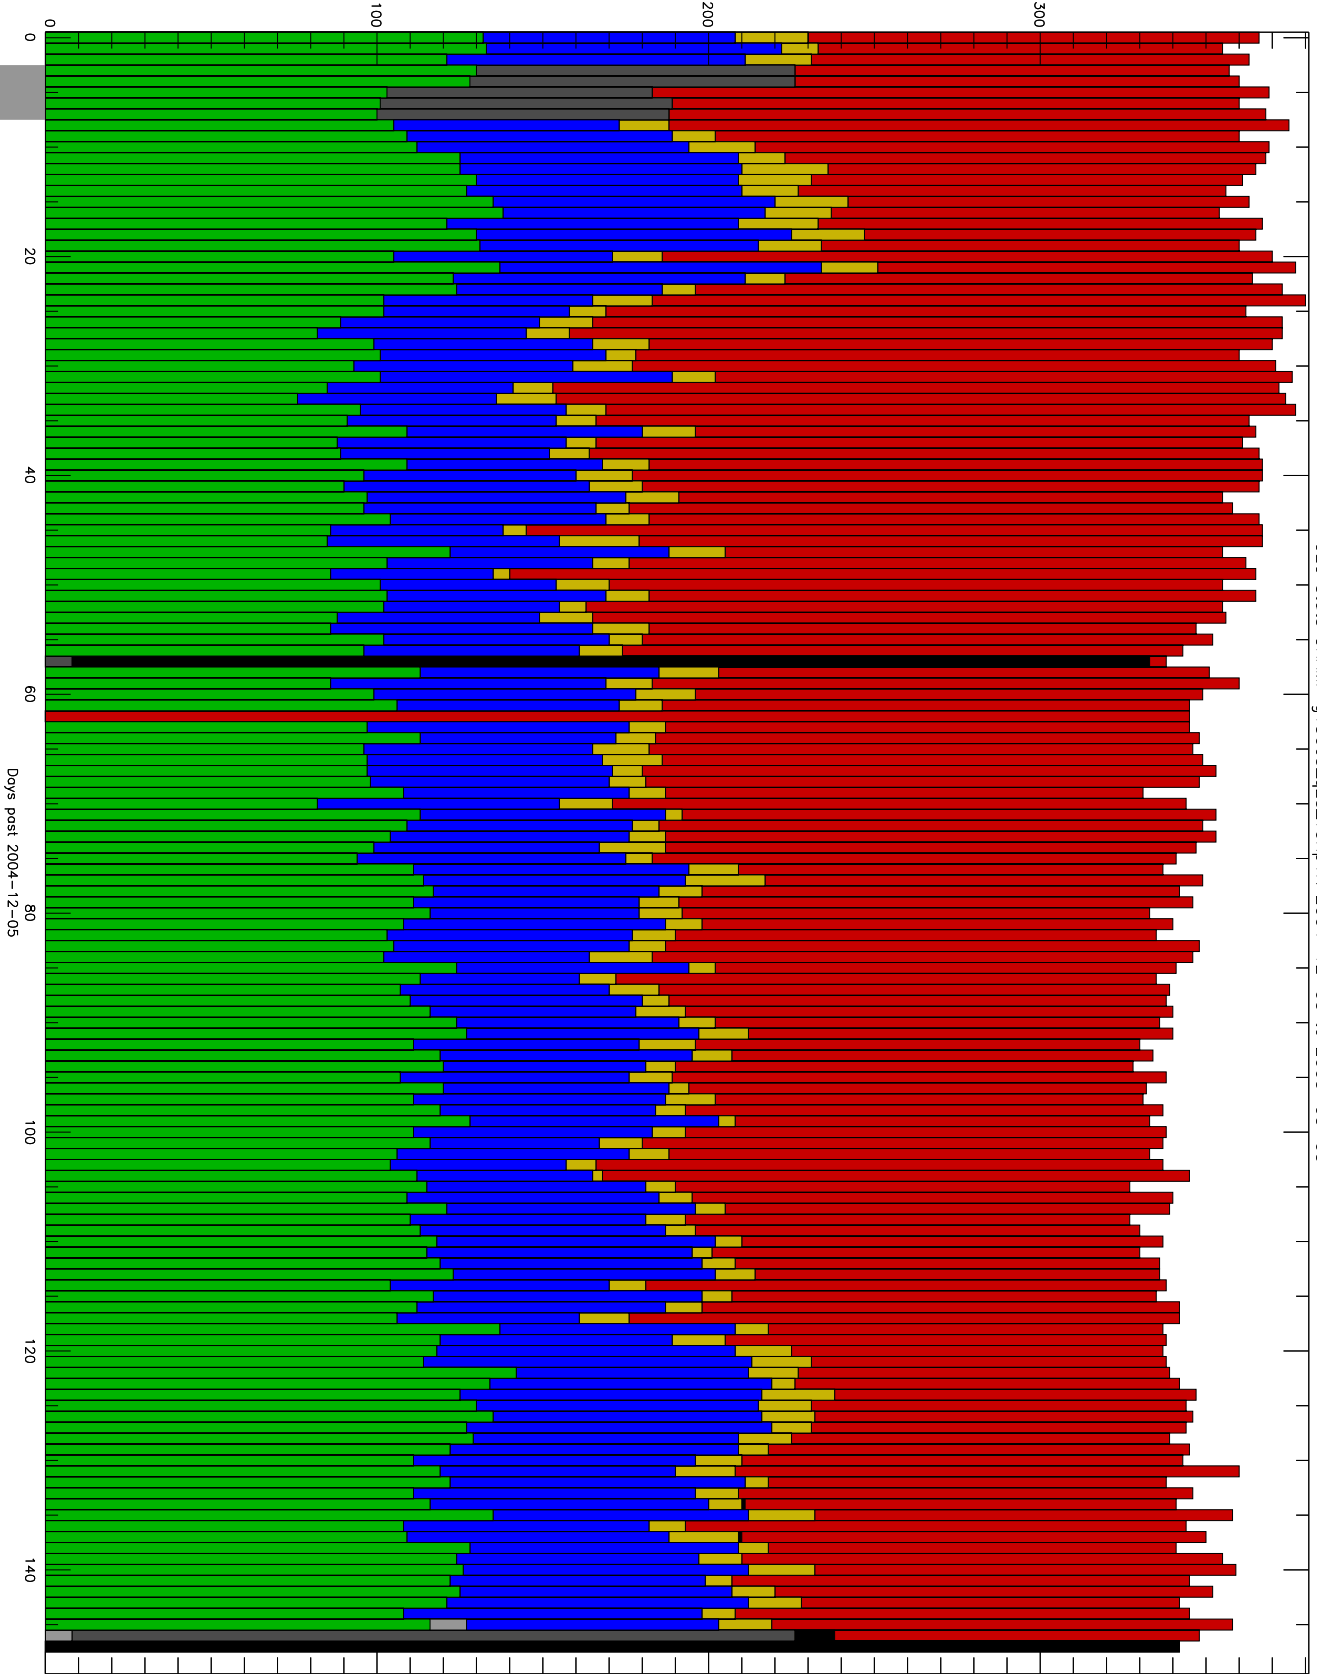

Number of occultations

GEO stats CHAMP g150c5-q2s_10kp1N 2004-12-05 to 2005-05-03

- CAL-F
- CAL-U
- RET-F
- RET-U
- OCL-F
- OCL-U
- OCL-P