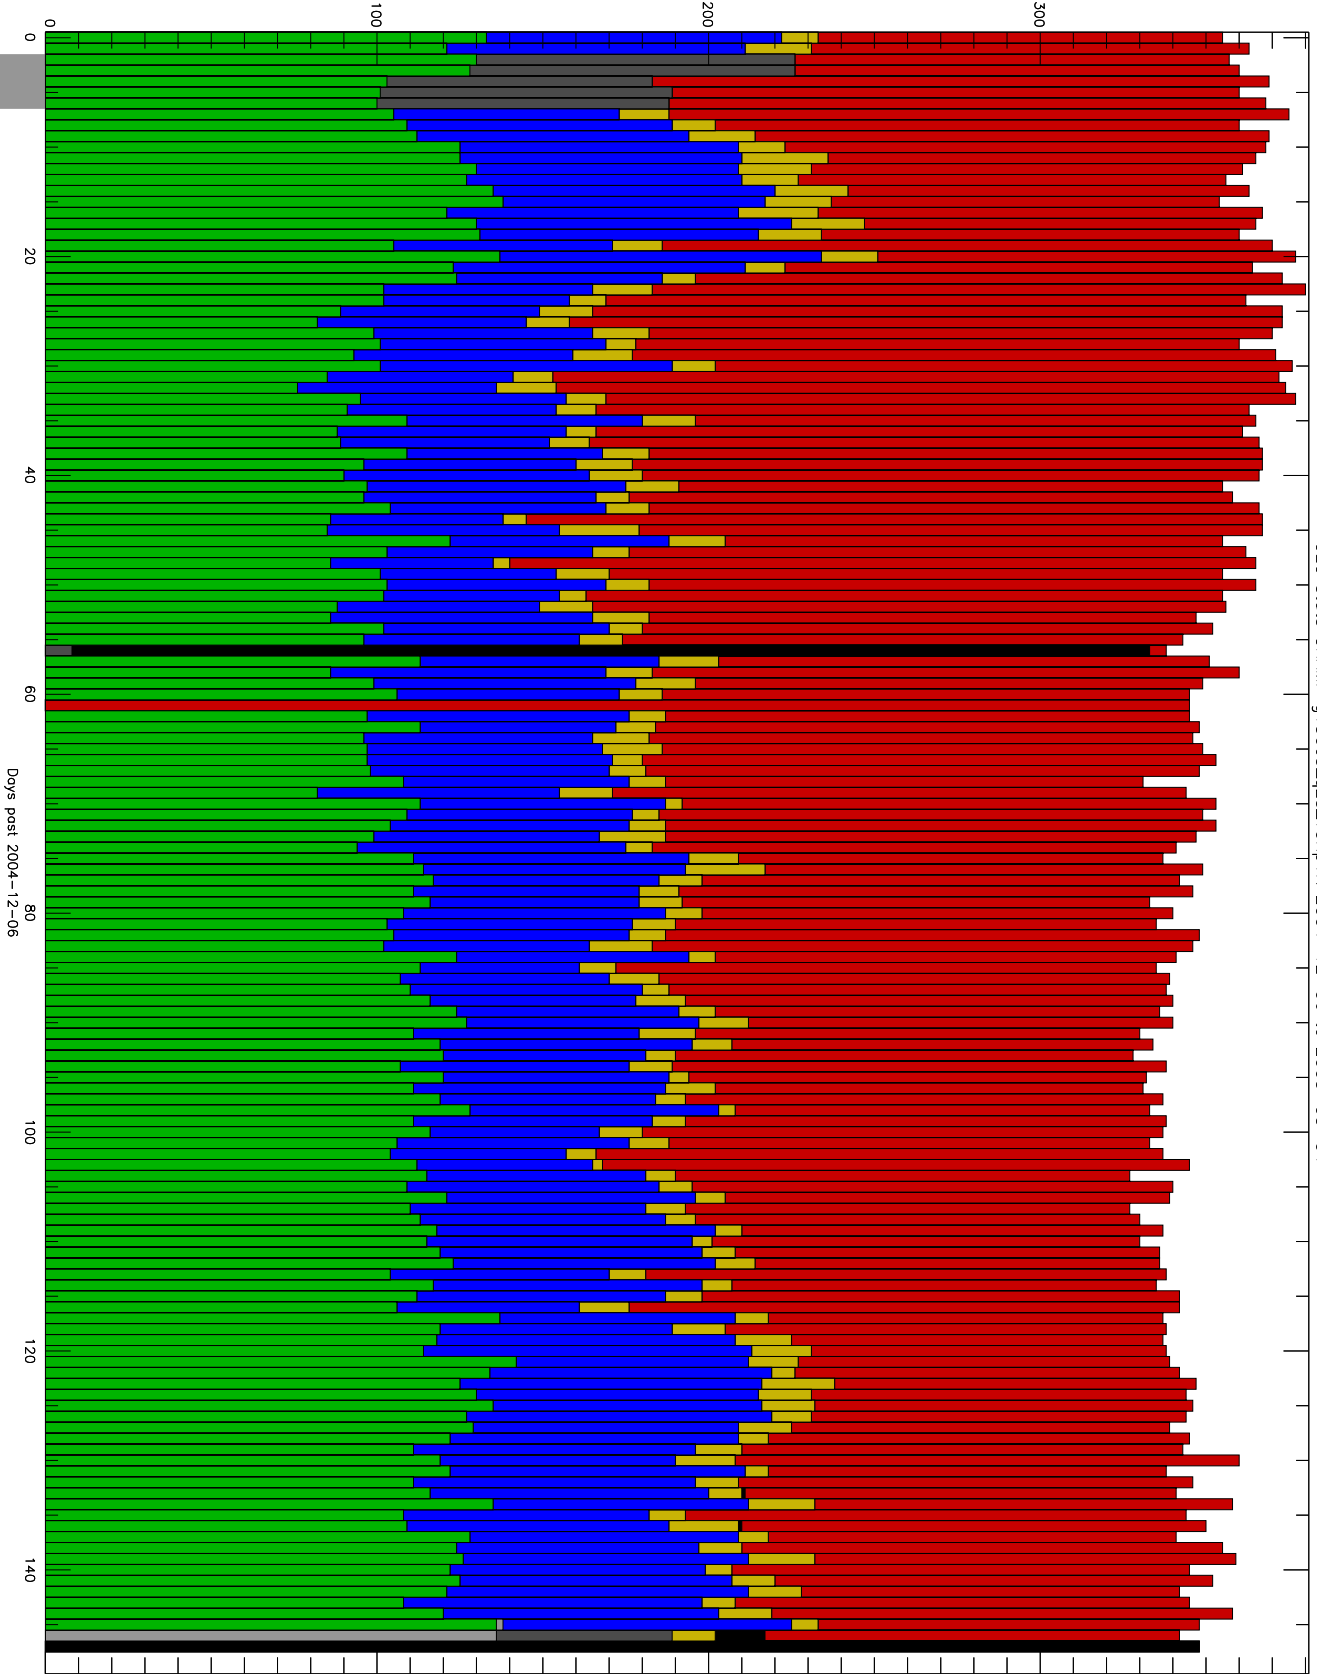

Number of occultations

GEO stats CHAMP g150c5-q2s_10kp1N 2004-12-06 to 2005-05-04

- CAL-F
- CAL-U
- RET-F
- RET-U
- OCL-F
- OCL-U
- OCL-P