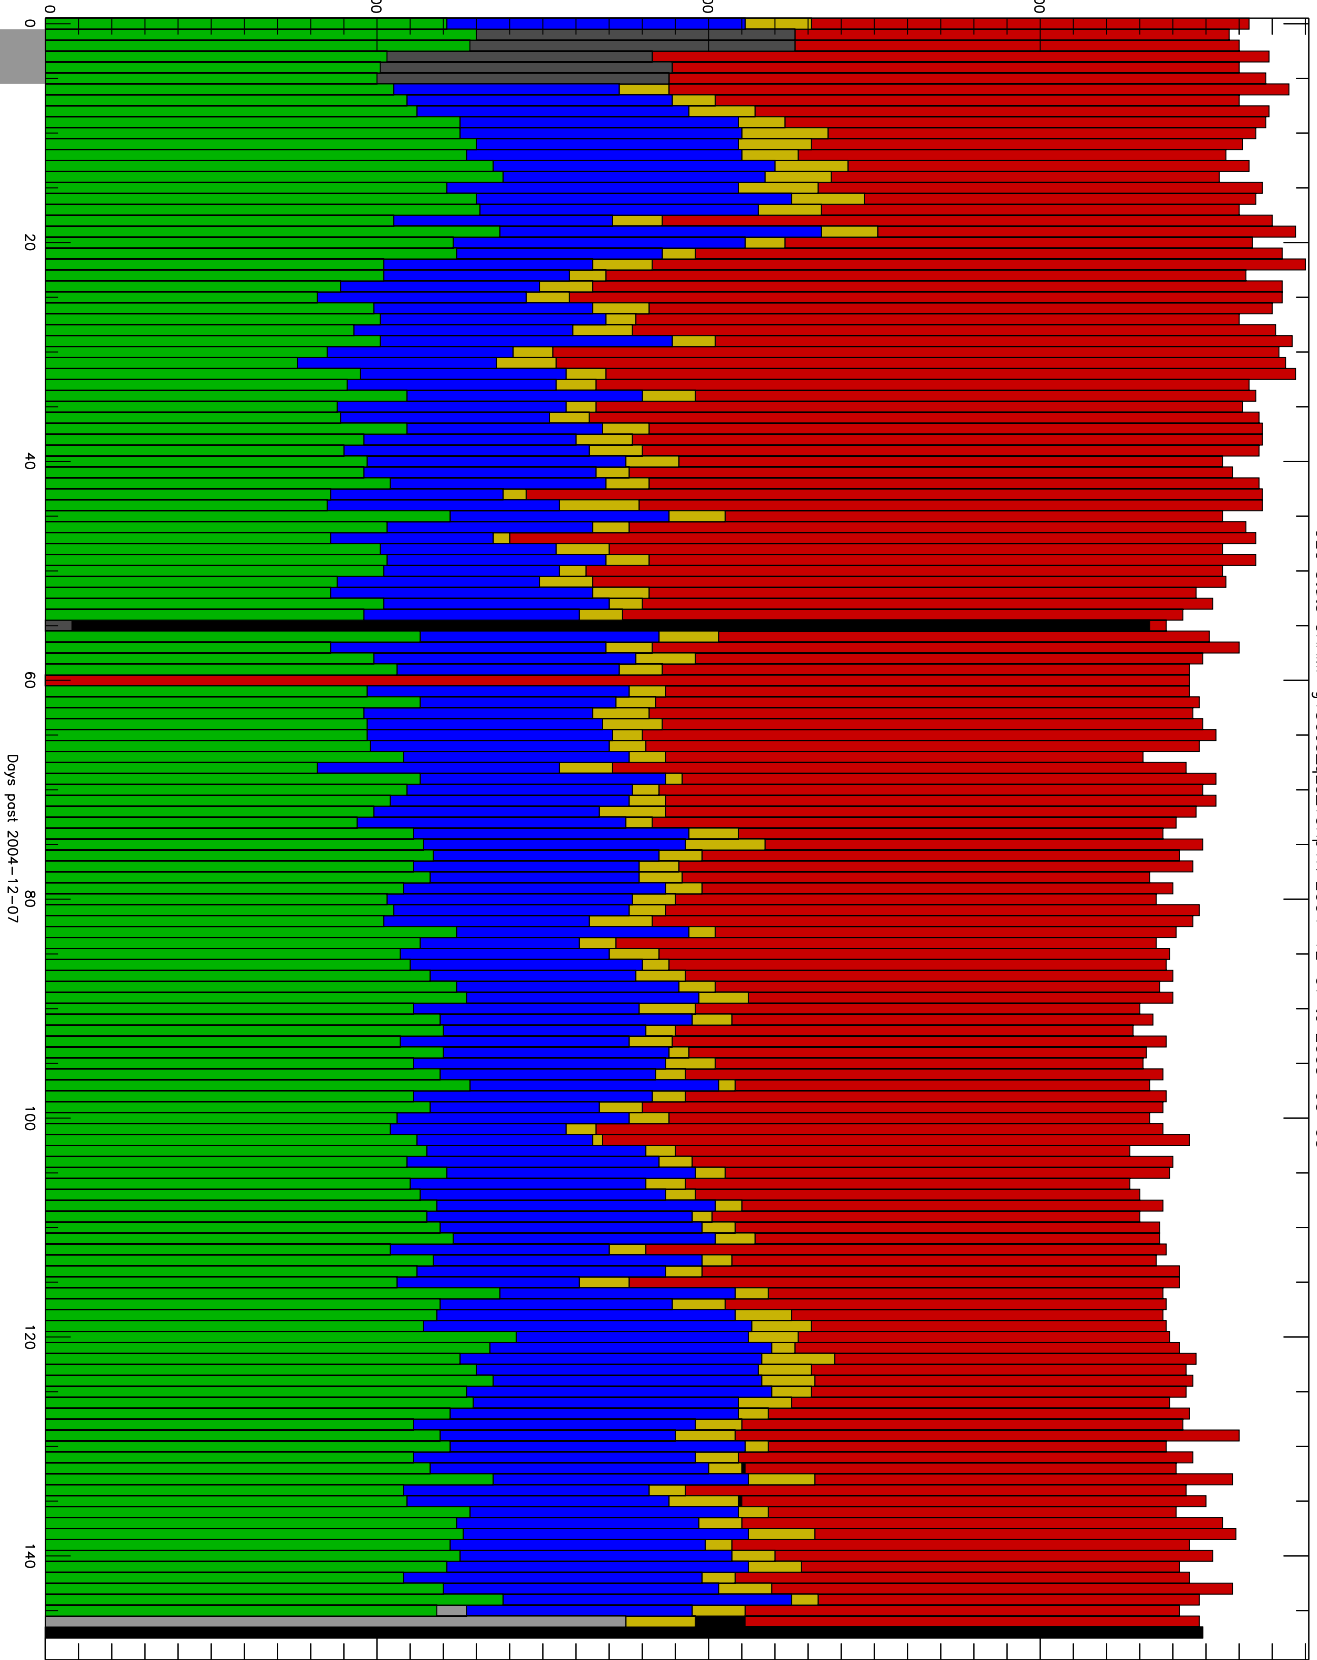

Number of occultations

GEO stats CHAMP g150c5-q2s\_10kp1N 2004-12-07 to 2005-05-05

- CAL-F
- RET-F
- RET-U
- OCL-F
- OCL-U
- OCL-P