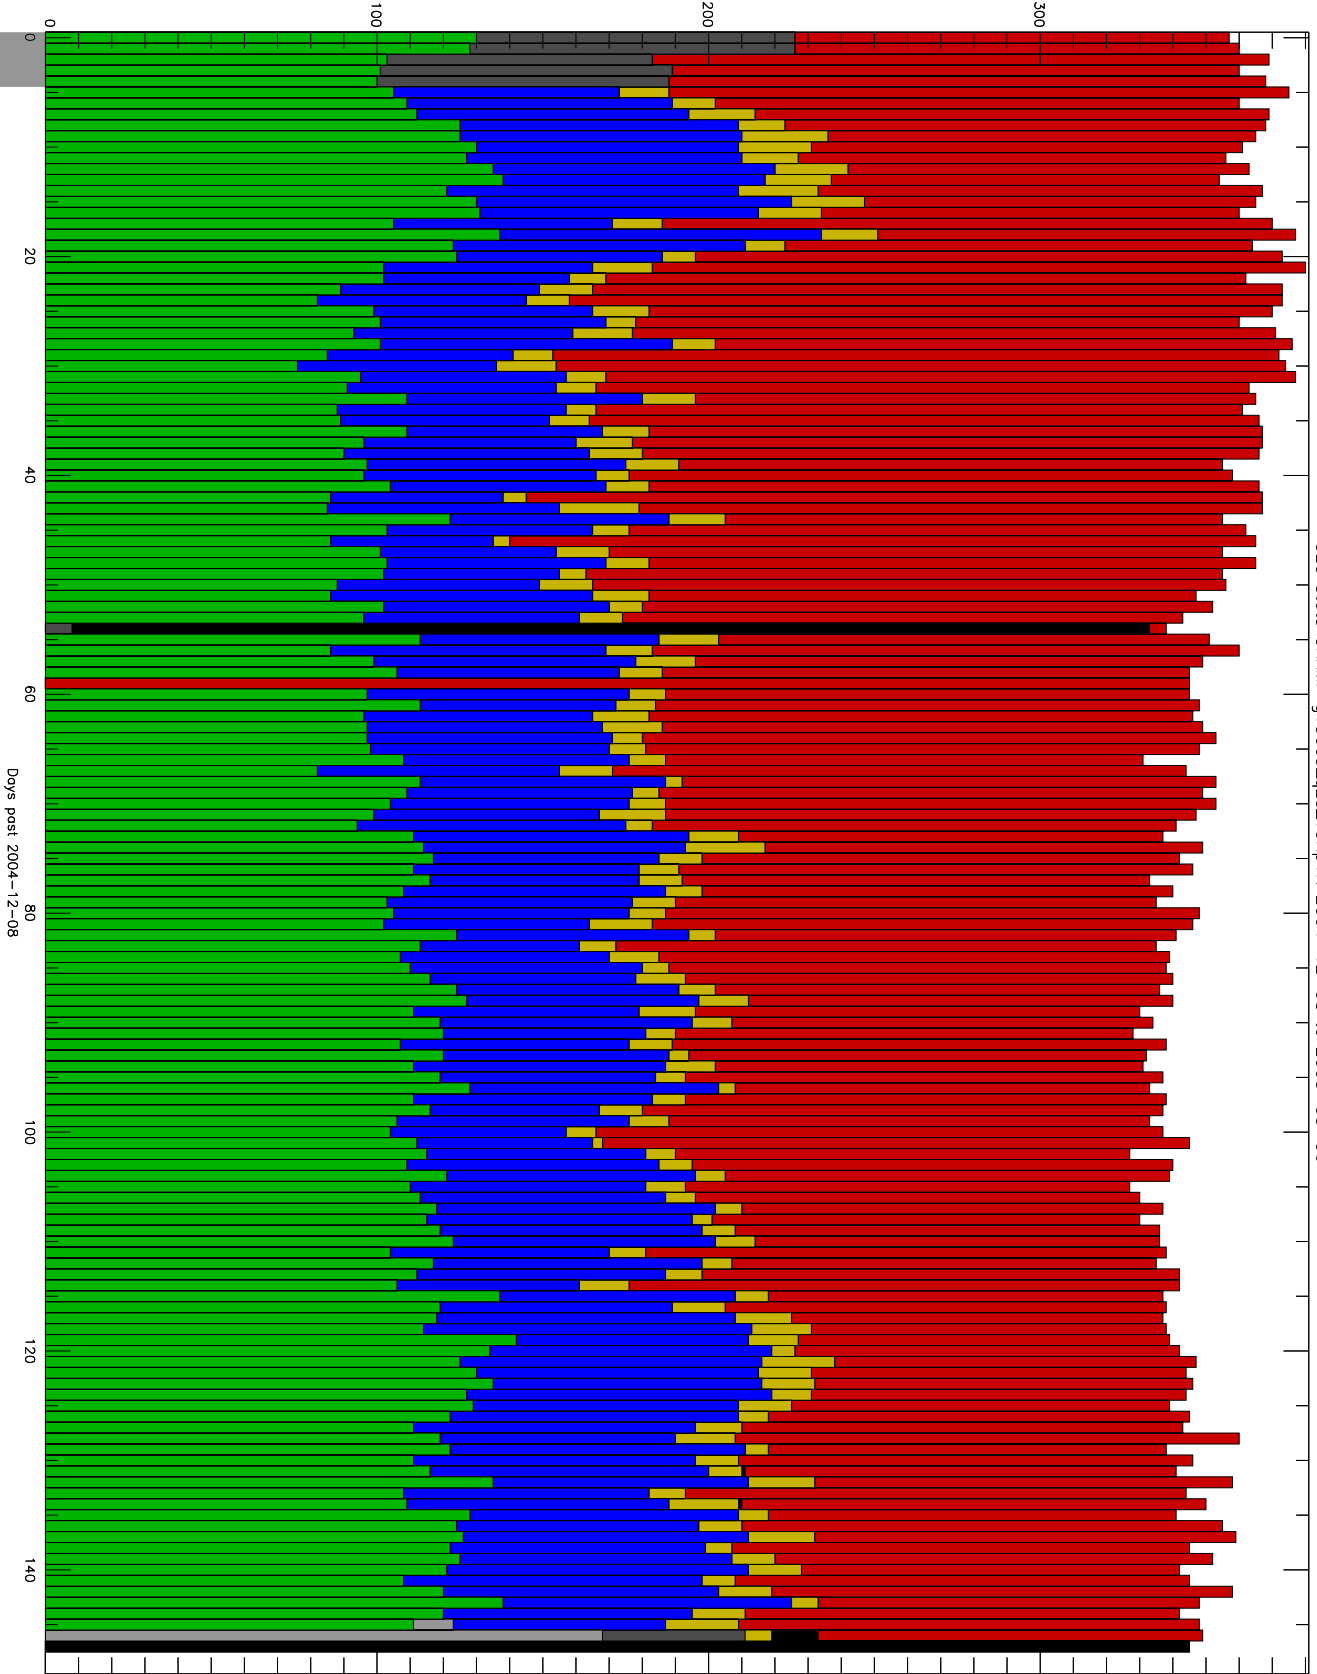

Number of occultations

GEO stats CHAMP g150c5-q2s_10kp1N 2004-12-08 to 2005-05-06

- CAL-F
- CAL-U
- RET-F
- RET-U
- OCL-F
- OCL-U
- OCL-P