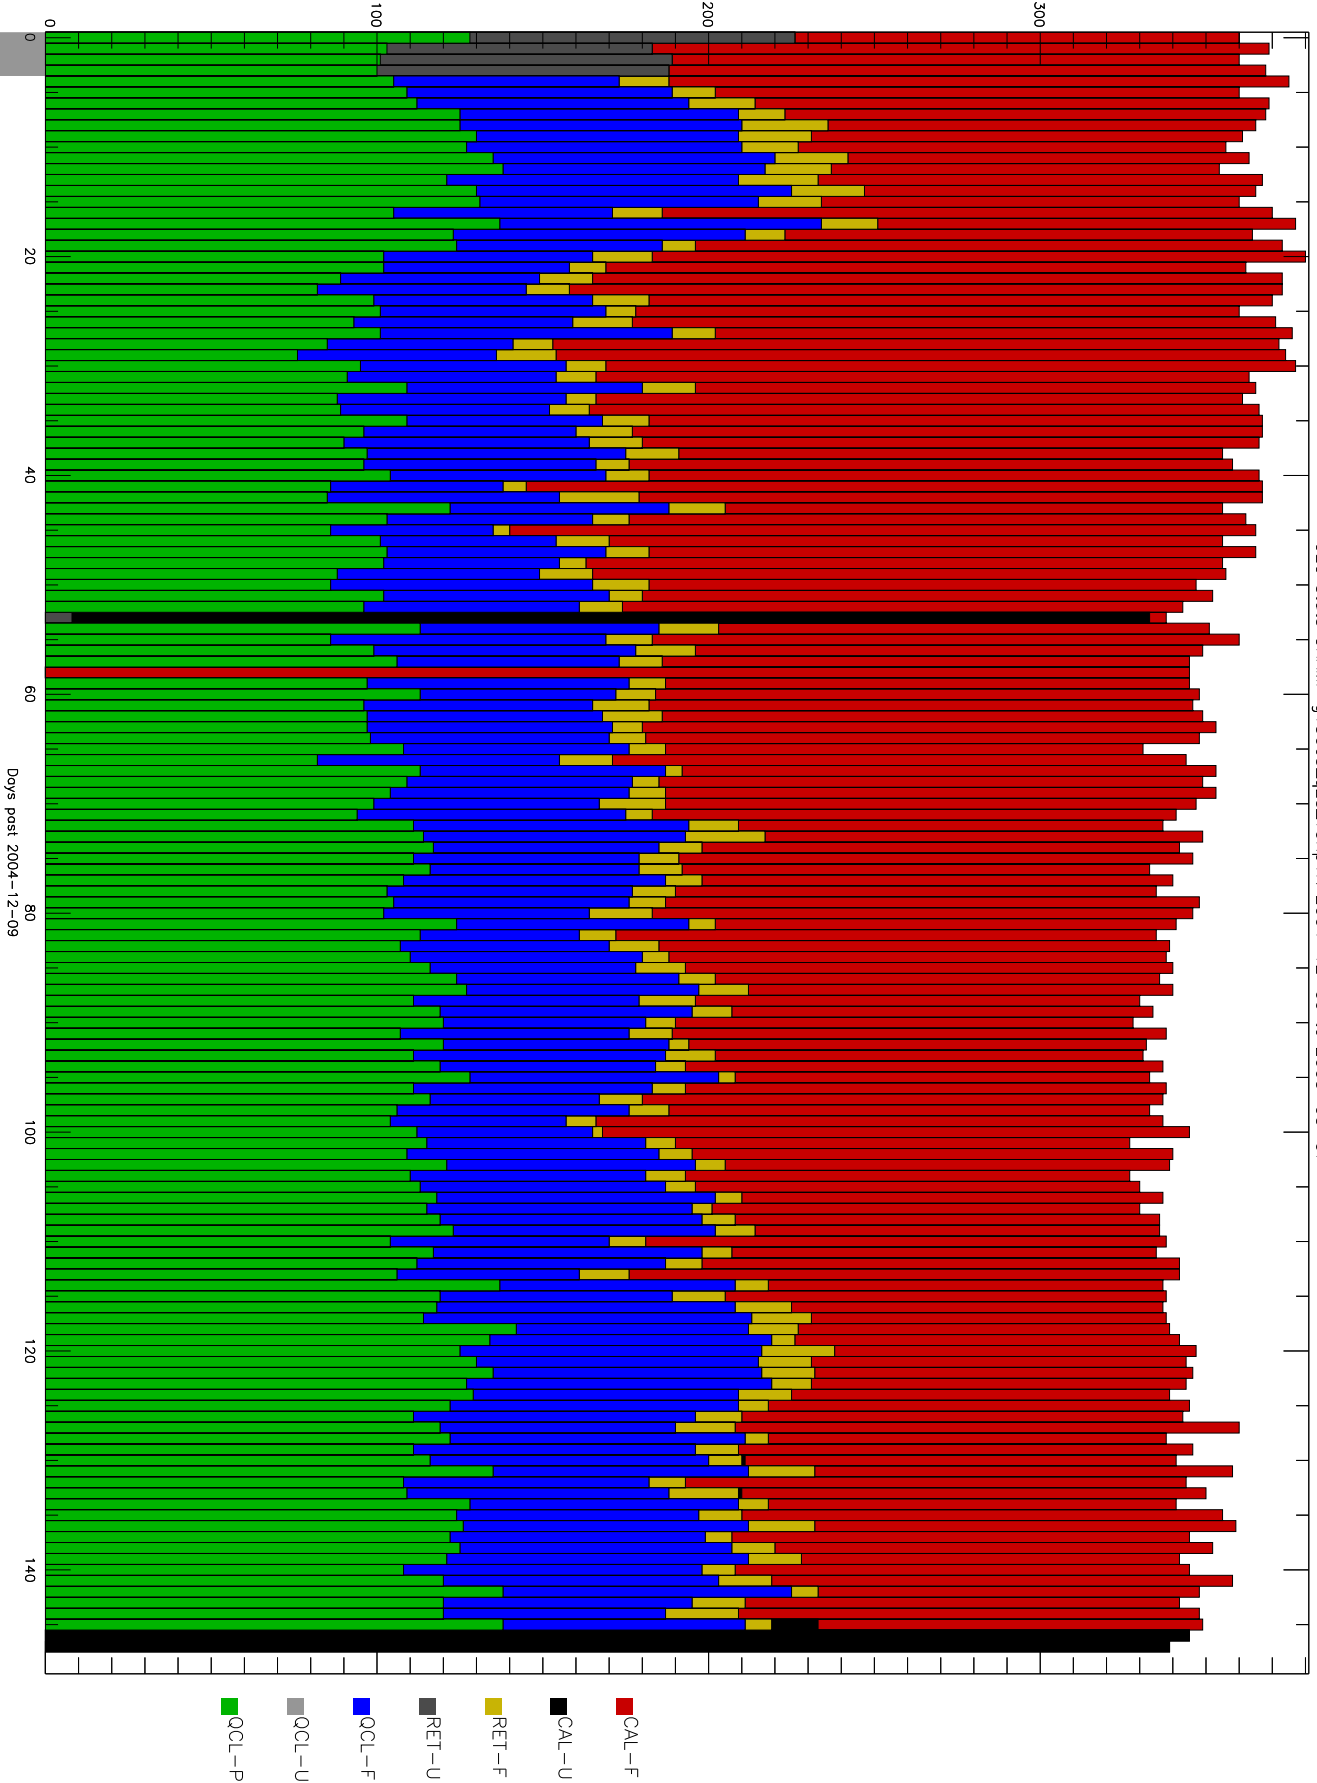

Number of occultations

GEO stats CHAMP g150c5-q2s\_10kp1N 2004-12-09 to 2005-05-07