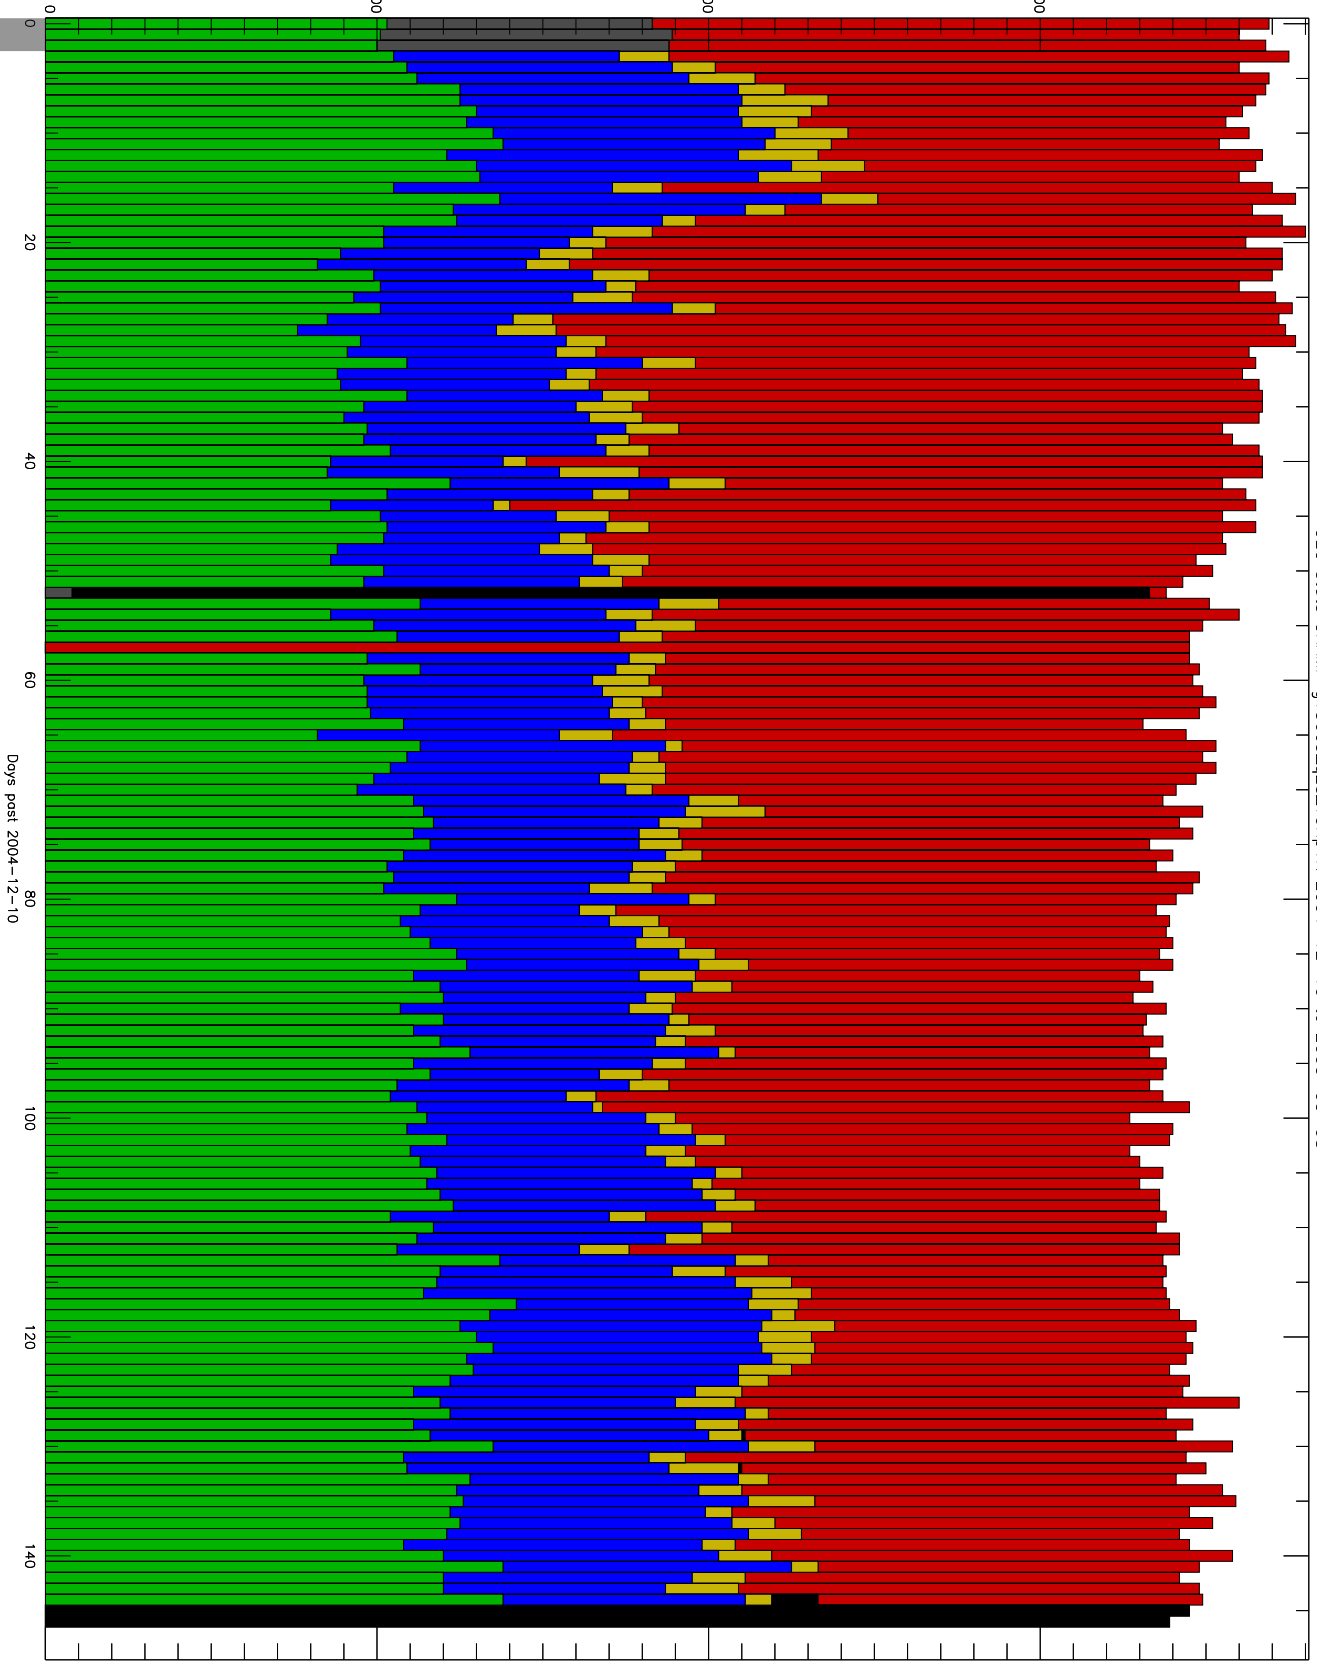

Number of occultations

GEO stats CHAMP g150c5-q2s_10kp1N 2004-12-10 to 2005-05-08

- CAL-F
- CAL-U
- RET-F
- RET-U
- OCL-F
- OCL-U
- OCL-P