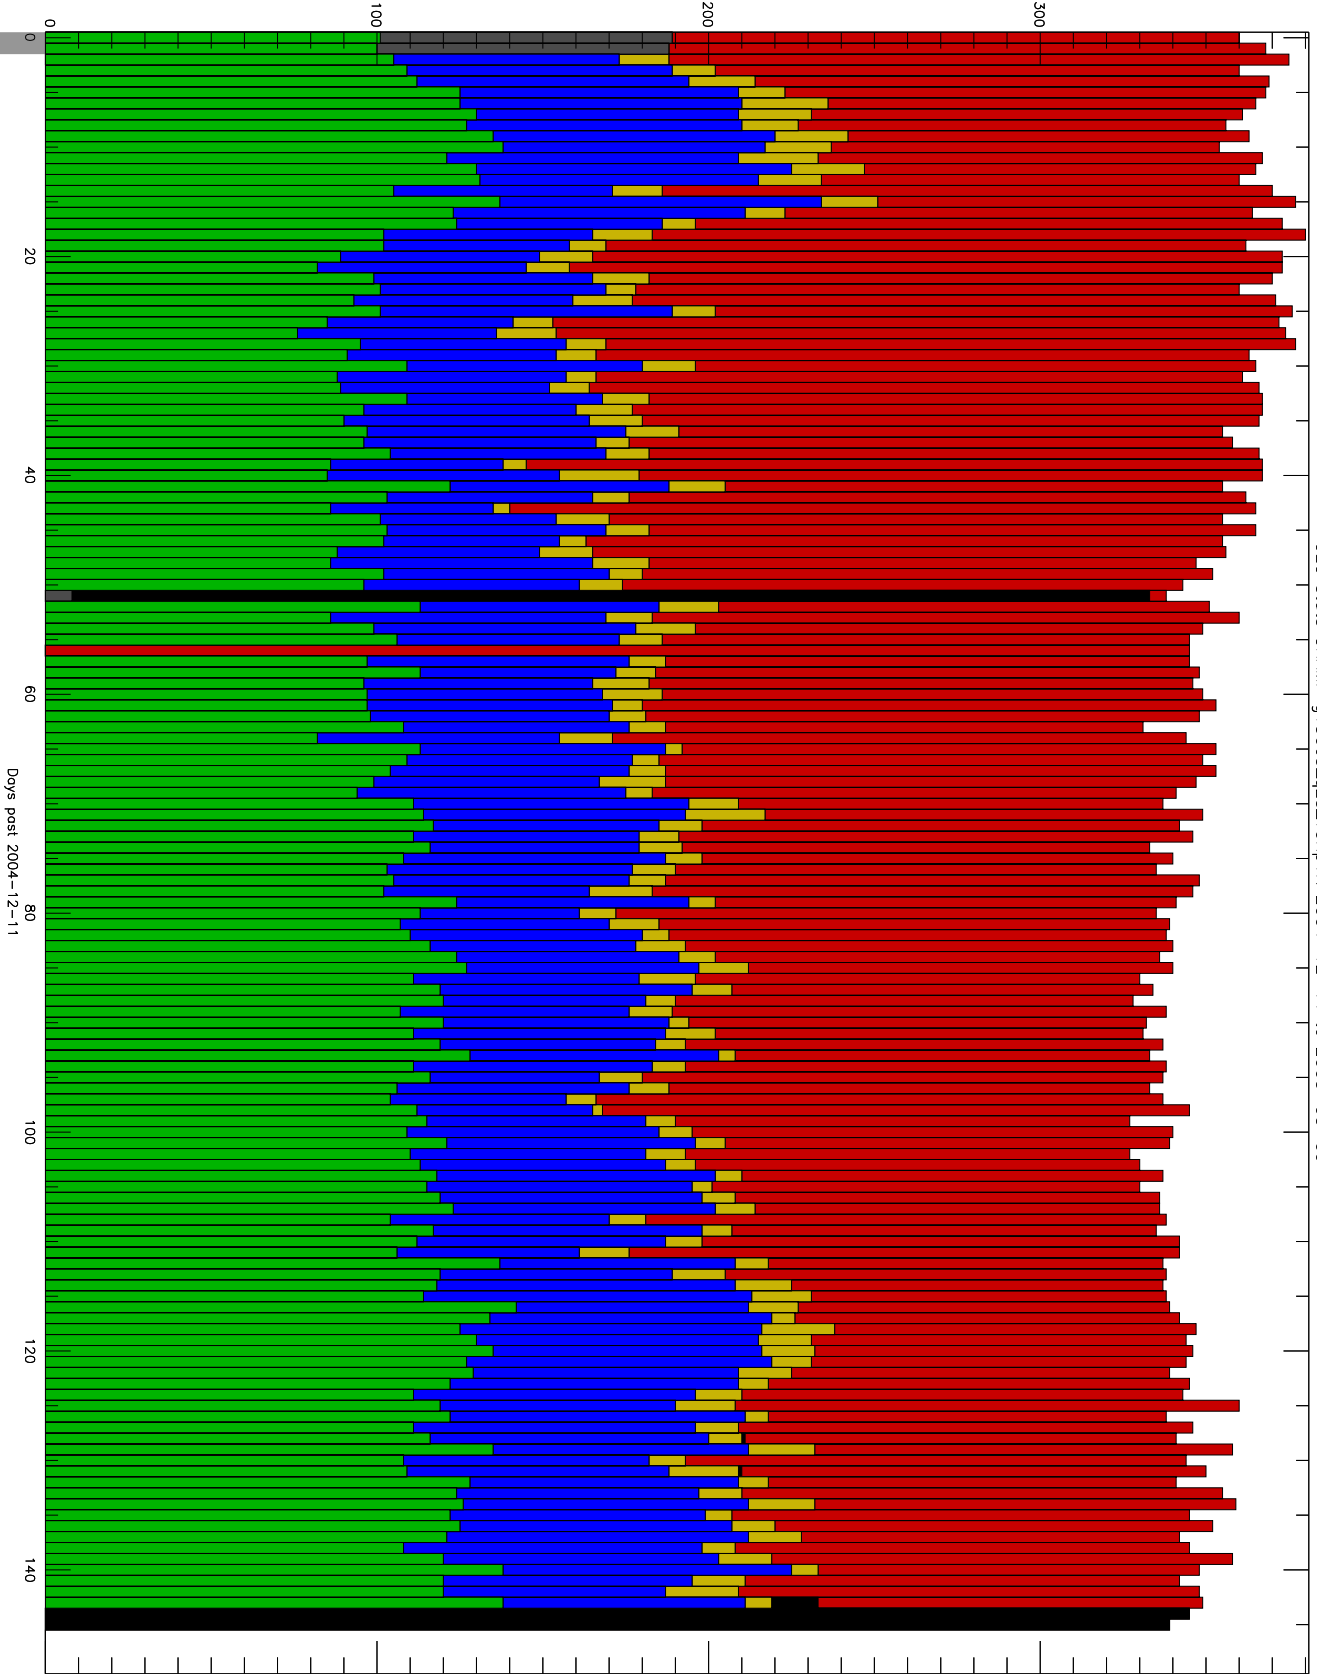

Number of occultations

GEO stats CHAMP g150c5-q2s_10kp1N 2004-12-11 to 2005-05-09

- CAL-F
- CAL-U
- RET-F
- RET-U
- OCL-F
- OCL-U
- OCL-P