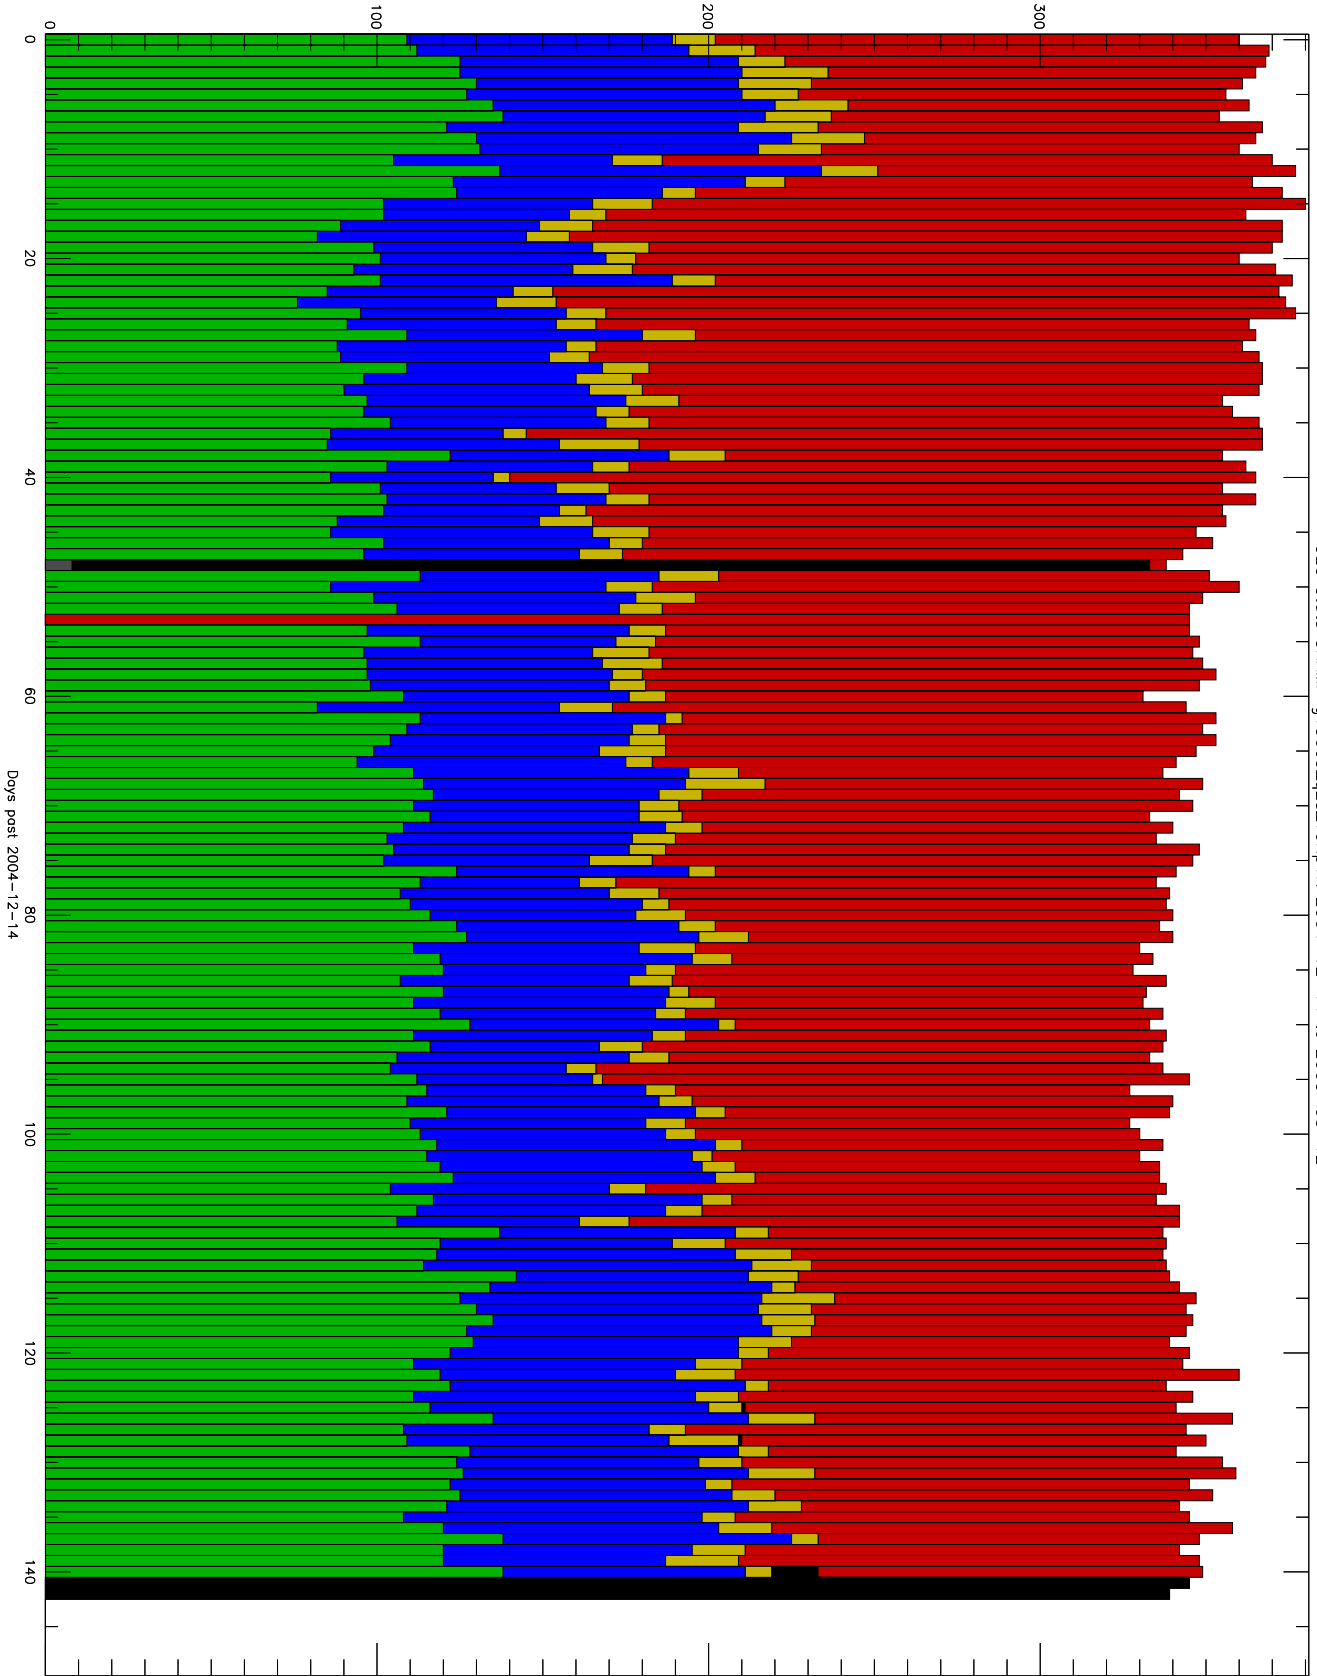

Number of occultations

GEO stats CHAMP g150c5-q2s-10kp1N 2004-12-14 to 2005-05-12

- CAL-F
- CAL-U
- RET-F
- RET-U
- OCL-F
- OCL-U
- OCL-P