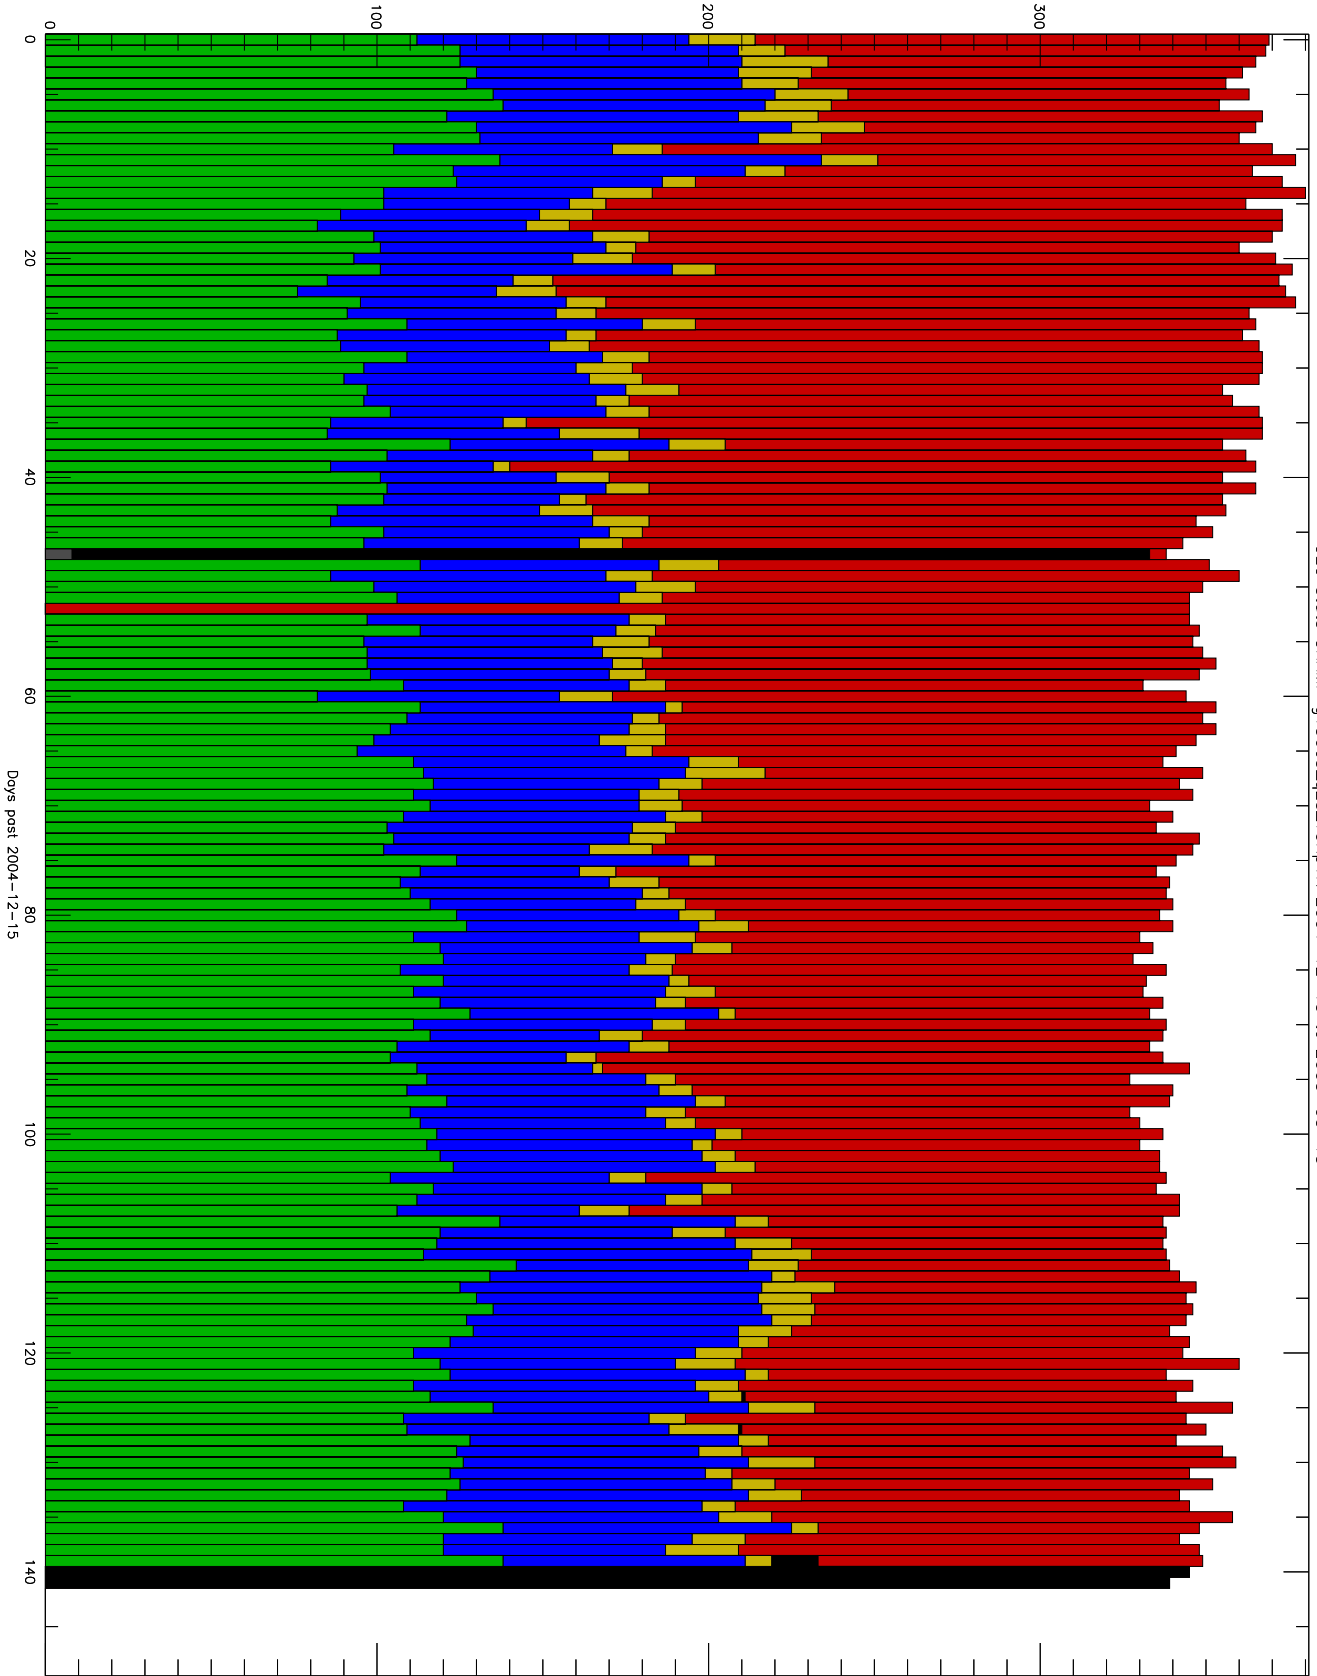

Number of occultations

GEO stats CHAMP g150c5-q2s-10kp1N 2004-12-15 to 2005-05-13

- CAL-F
- CAL-U
- RET-F
- RET-U
- OCL-F
- OCL-U
- OCL-P