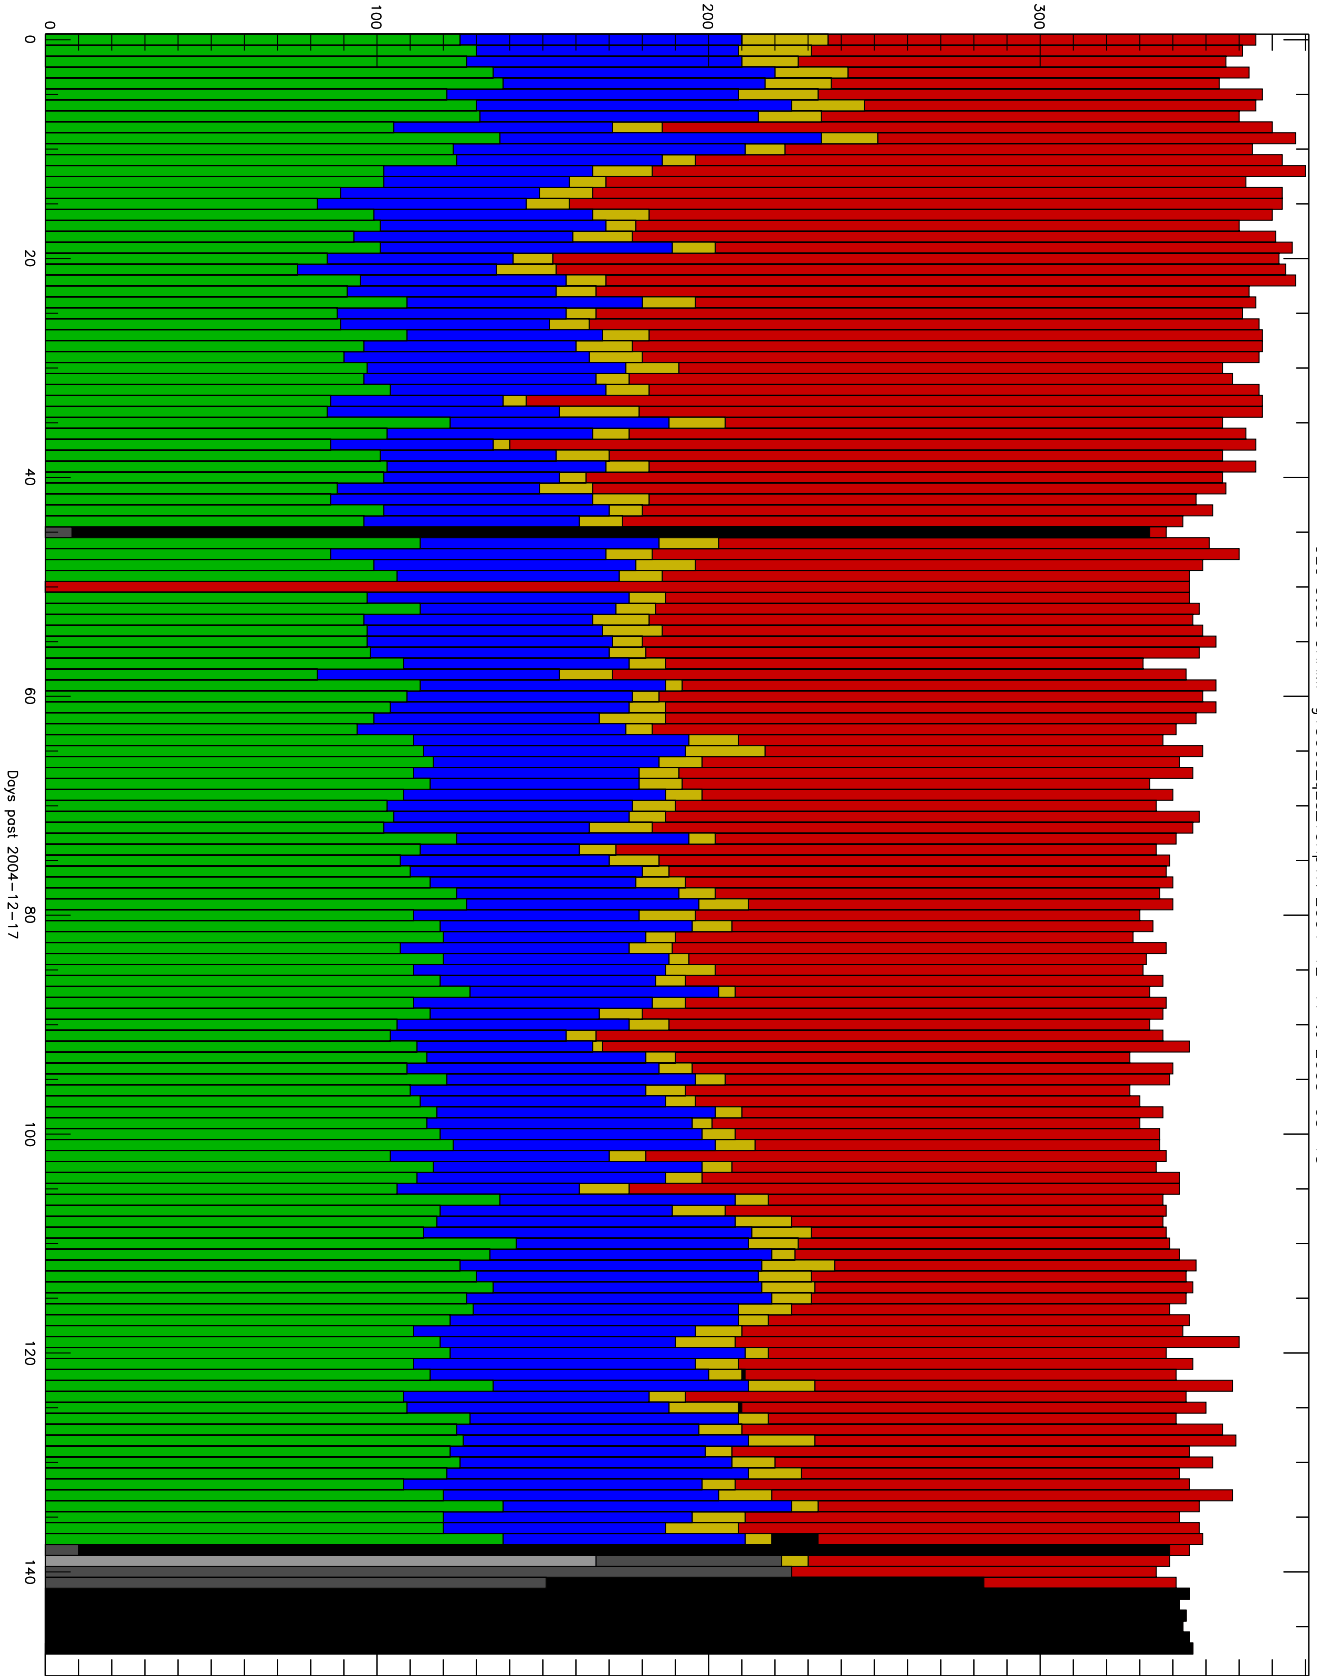

Number of occultations

GEO stats CHAMP g150c5-q2s-10kp1N 2004-12-17 to 2005-05-15

- CAL-F
- CAL-U
- RET-F
- RET-U
- OCL-F
- OCL-U
- OCL-P