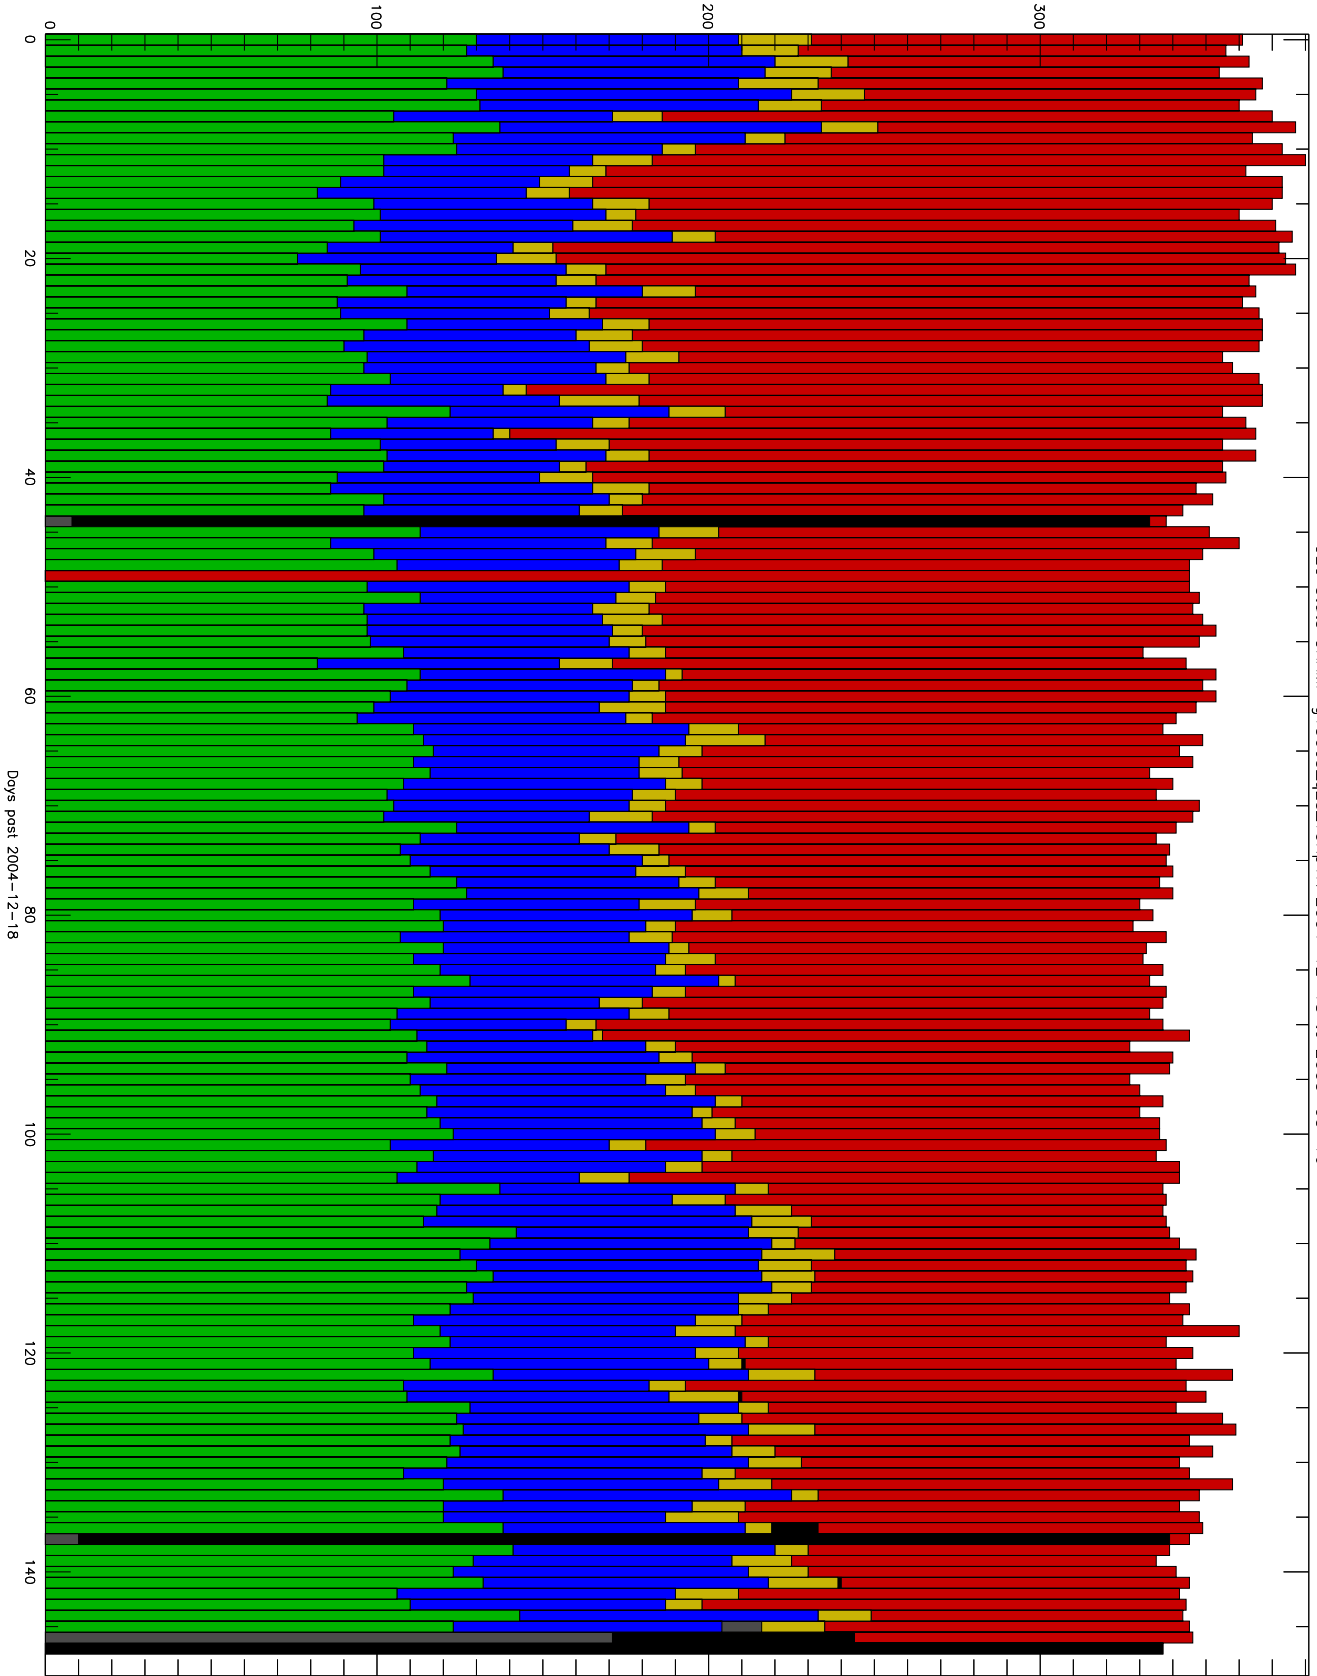

Number of occultations

GEO stats CHAMP g150c5-q2s-10kp1N 2004-12-18 to 2005-05-16

- CAL-F
- CAL-U
- RET-F
- RET-U
- OCL-F
- OCL-U
- OCL-P