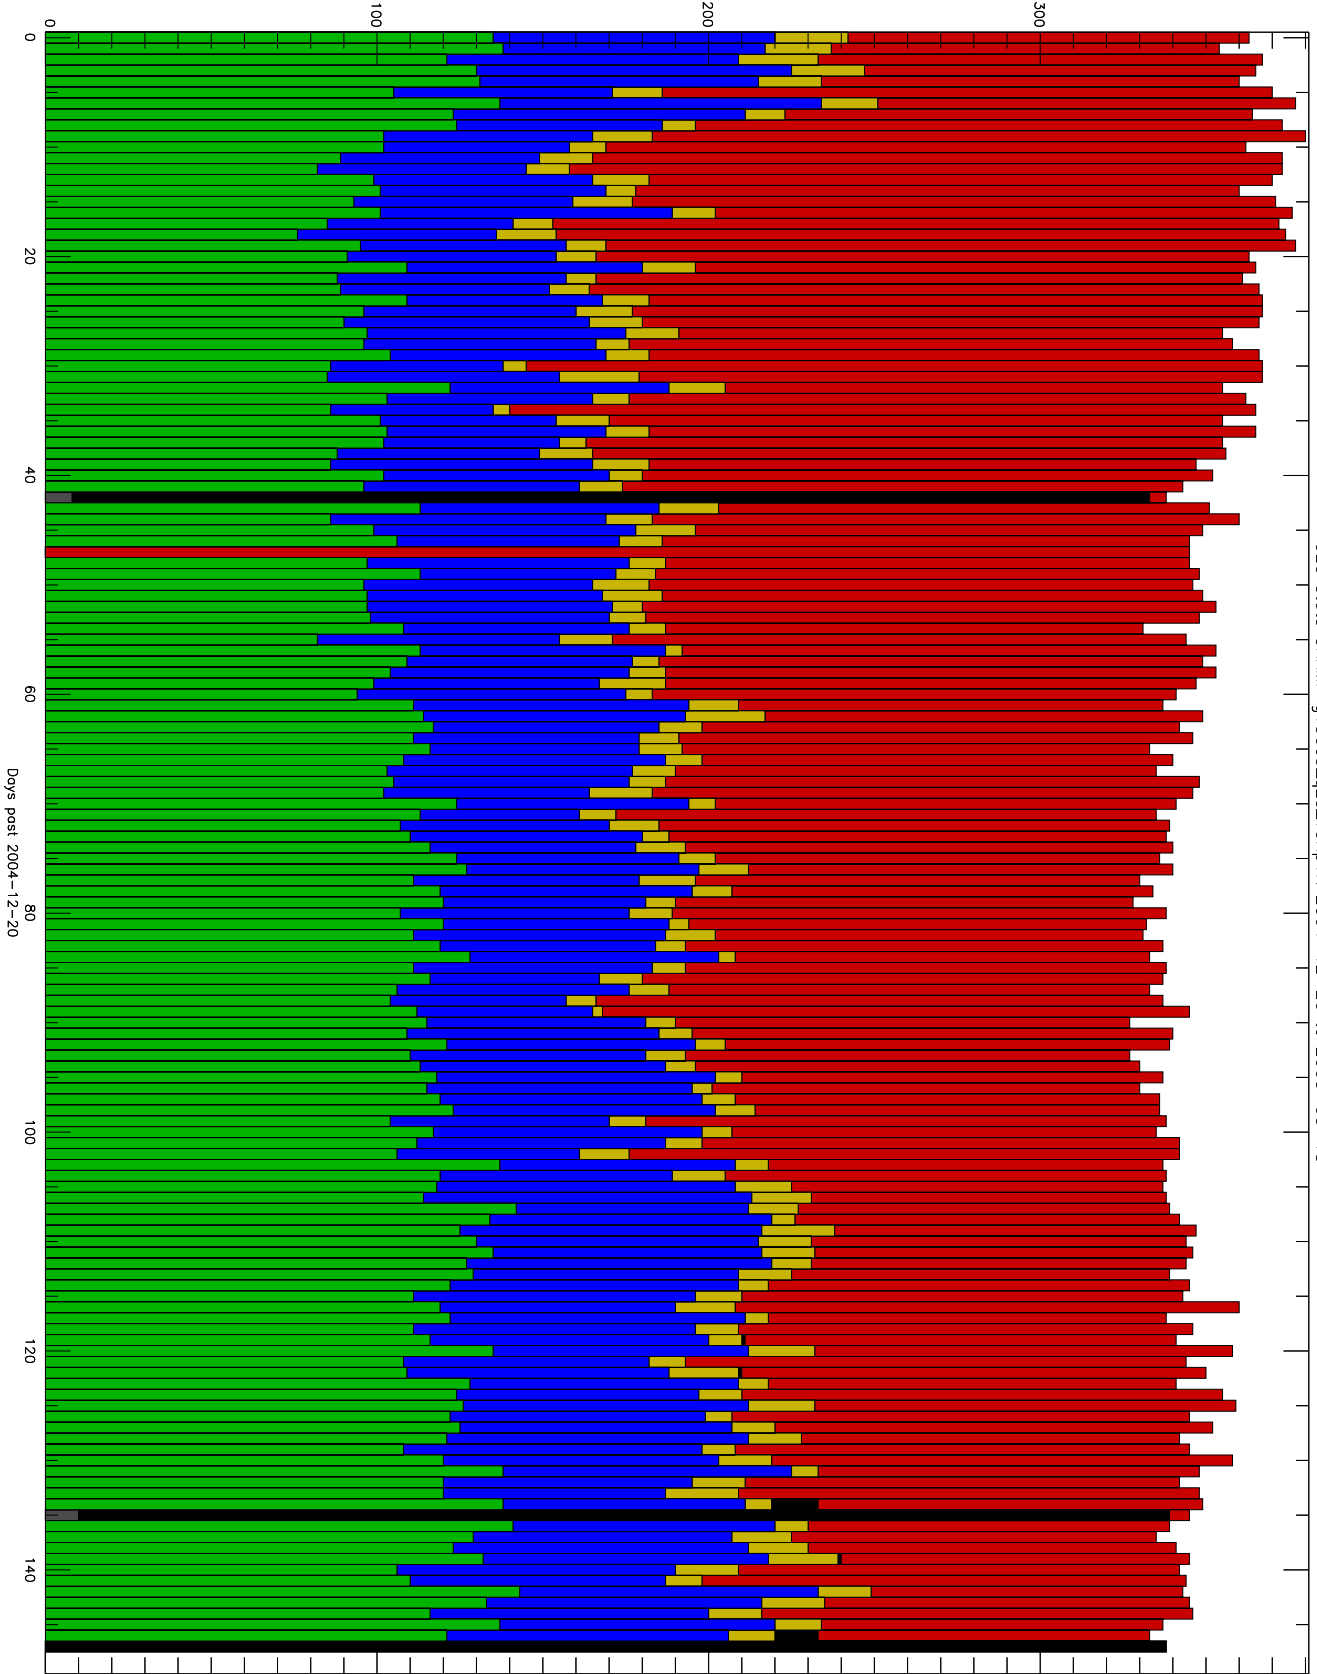

Number of occultations

GEO stats CHAMP g150c5-q2s_10kp1N 2004-12-20 to 2005-05-18