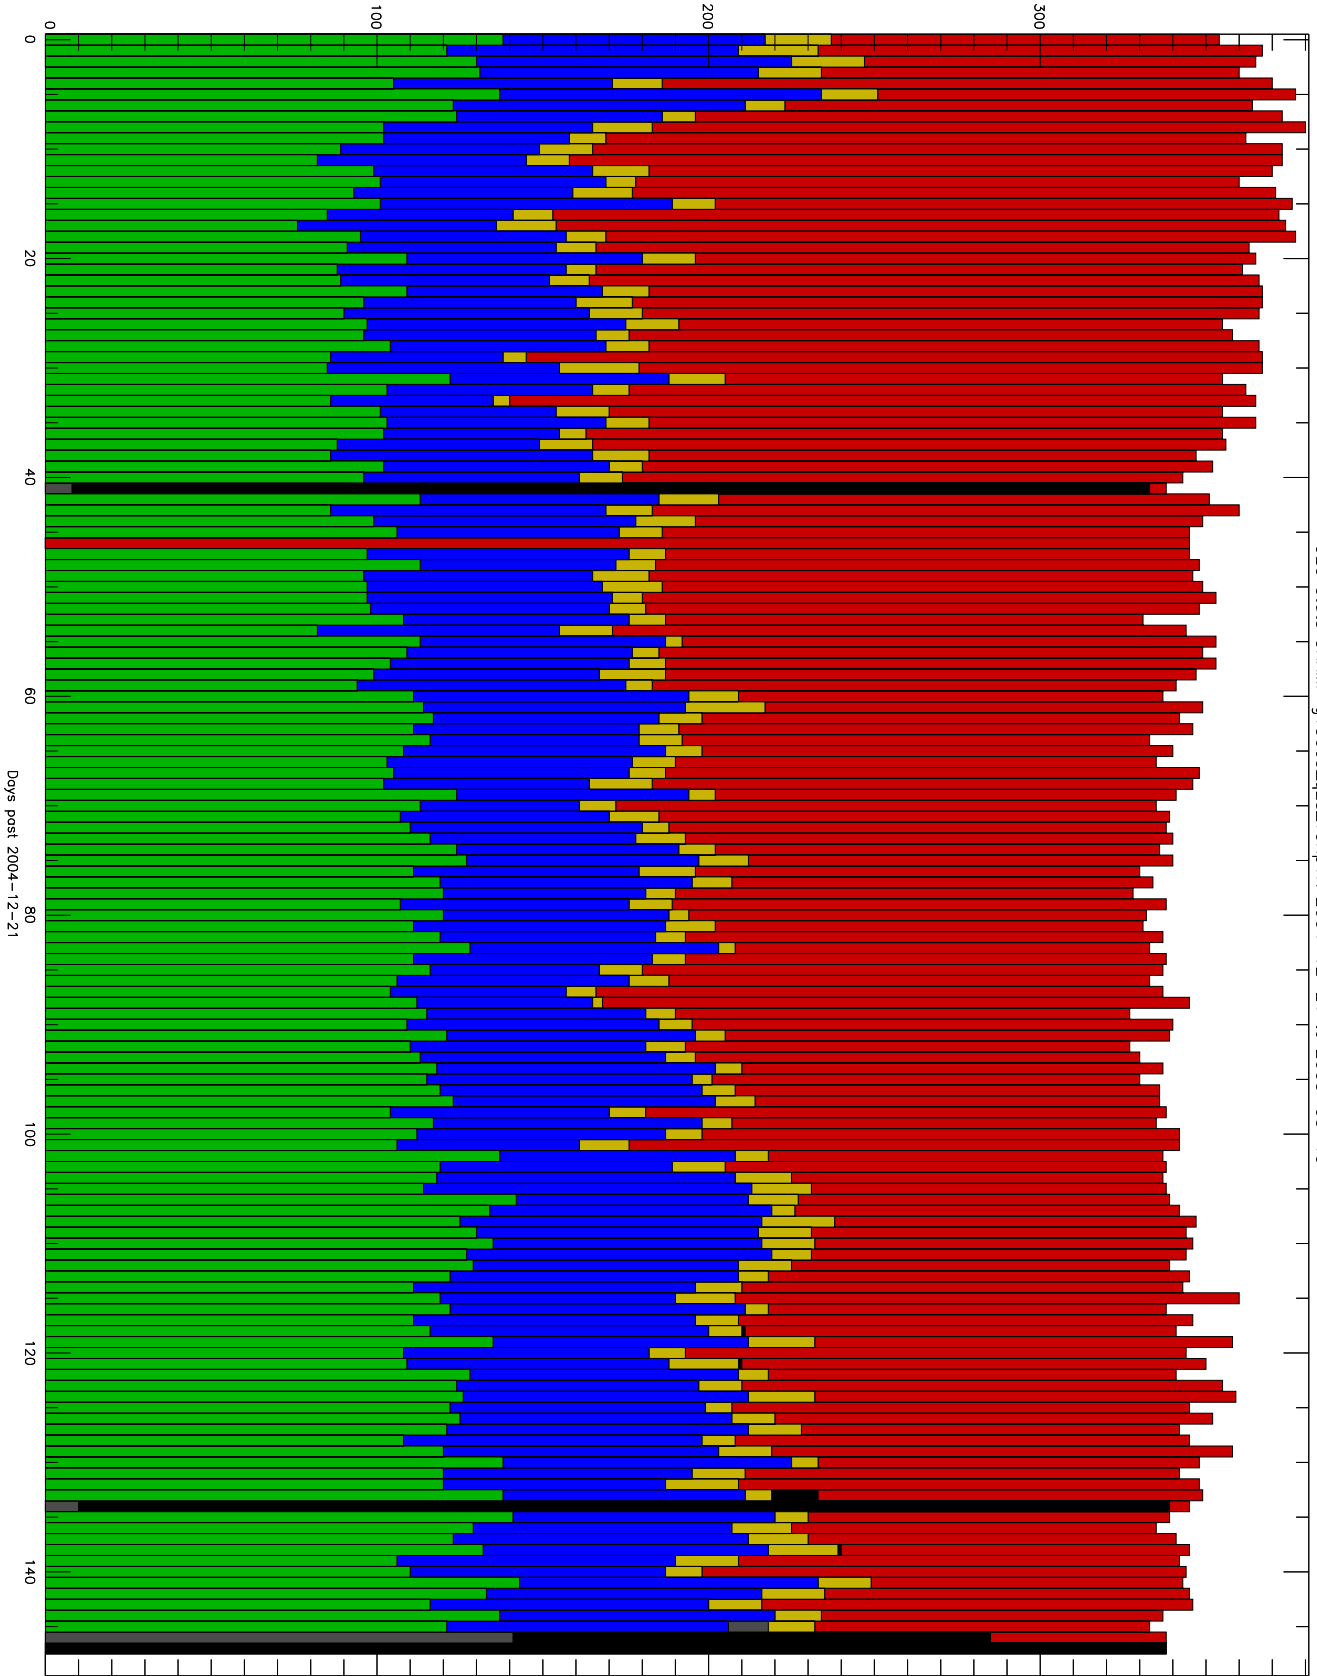

Number of occultations

GEO stats CHAMP g150c5-q2s-10kp1N 2004-12-21 to 2005-05-19