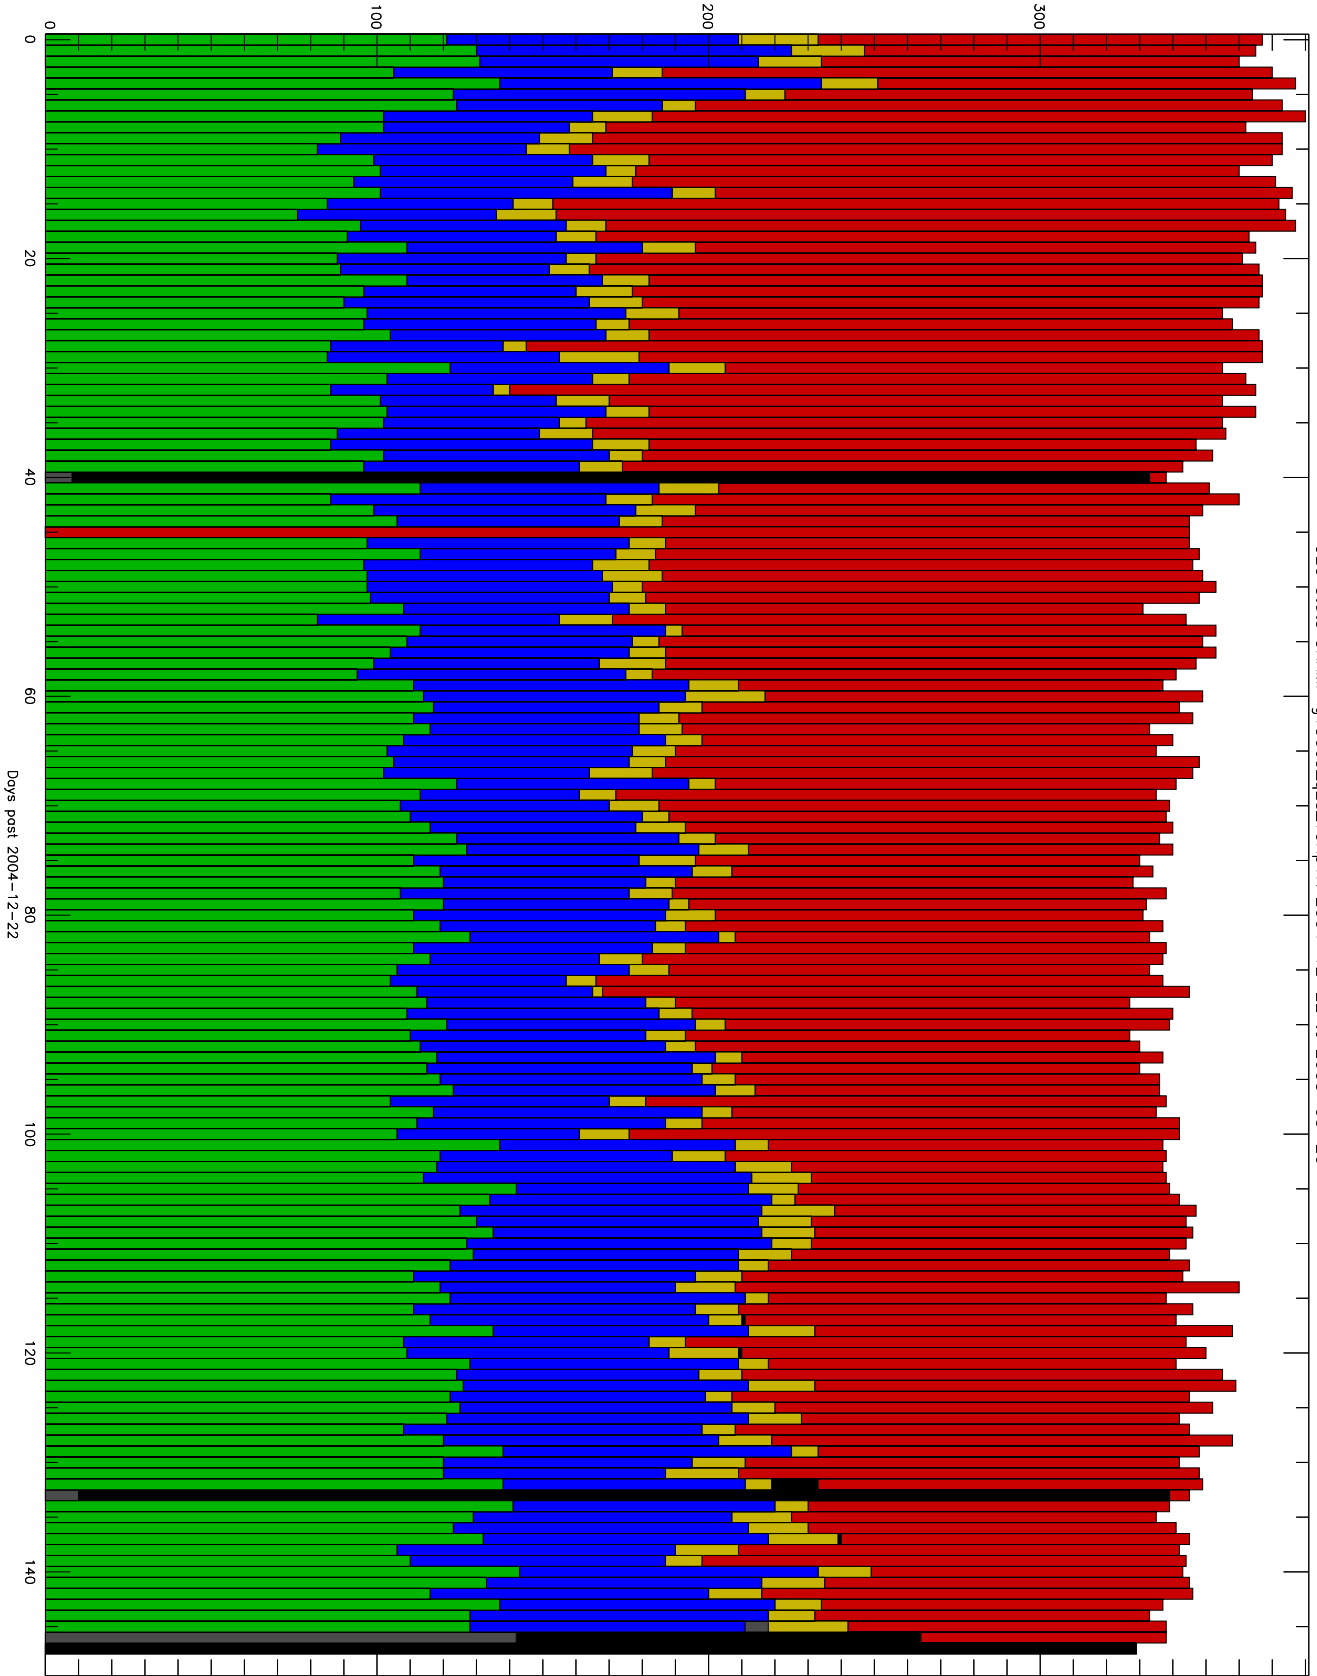

Number of occultations

GEO stats CHAMP g150c5-q2s-10kp1N 2004-12-22 to 2005-05-20

Days post 2004-12-22

- CAL-F
- CAL-U
- RET-F
- RET-U
- OCL-F
- OCL-U
- OCL-P