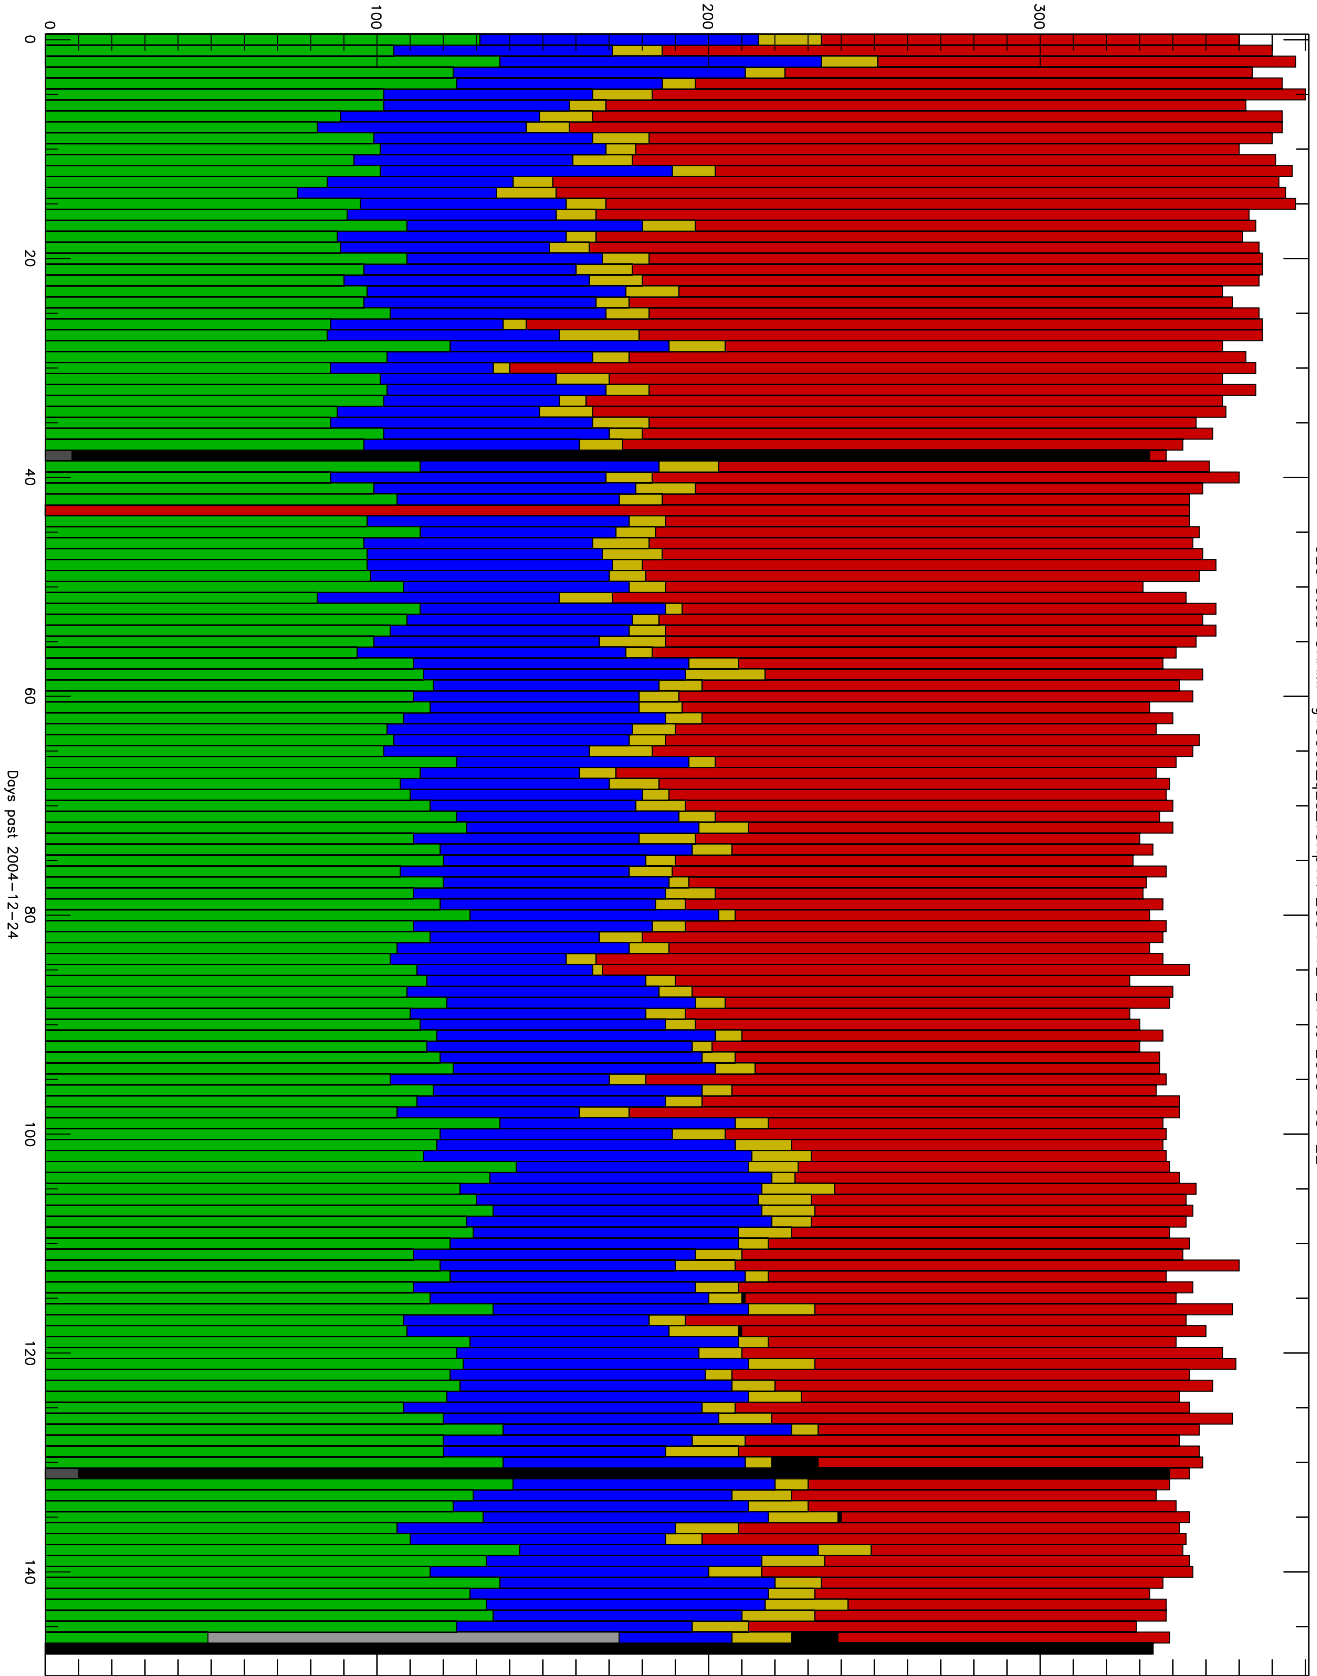

Number of occultations

GEO stats CHAMP g150c5-q2s\_10kp1N 2004-12-24 to 2005-05-22

- CAL-F
- RET-F
- RET-U
- OCL-F
- OCL-U
- OCL-P