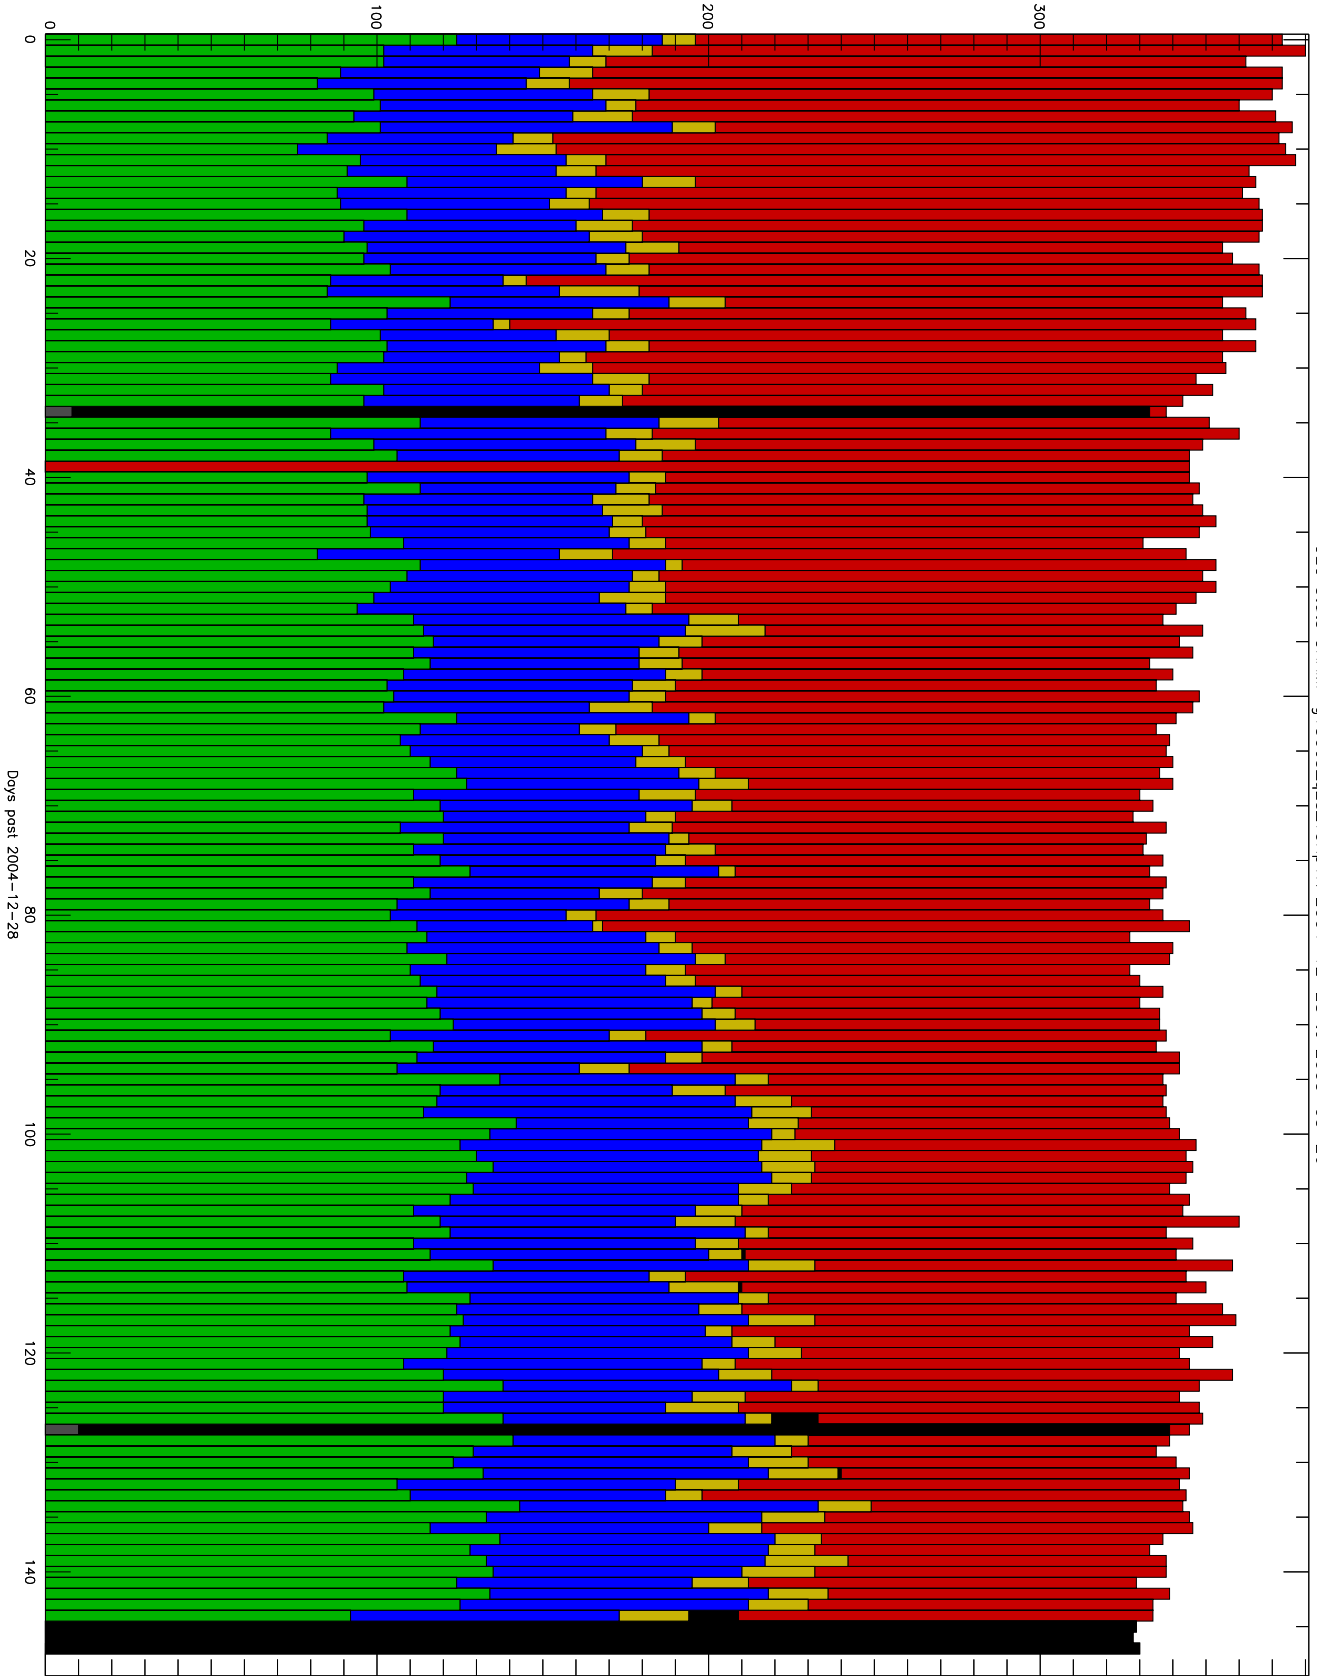

Number of occultations

GEO stats CHAMP g150c5-q2s_10kp1N 2004-12-28 to 2005-05-26

- CAL-F
- CAL-U
- RET-F
- RET-U
- OCL-F
- OCL-U
- OCL-P