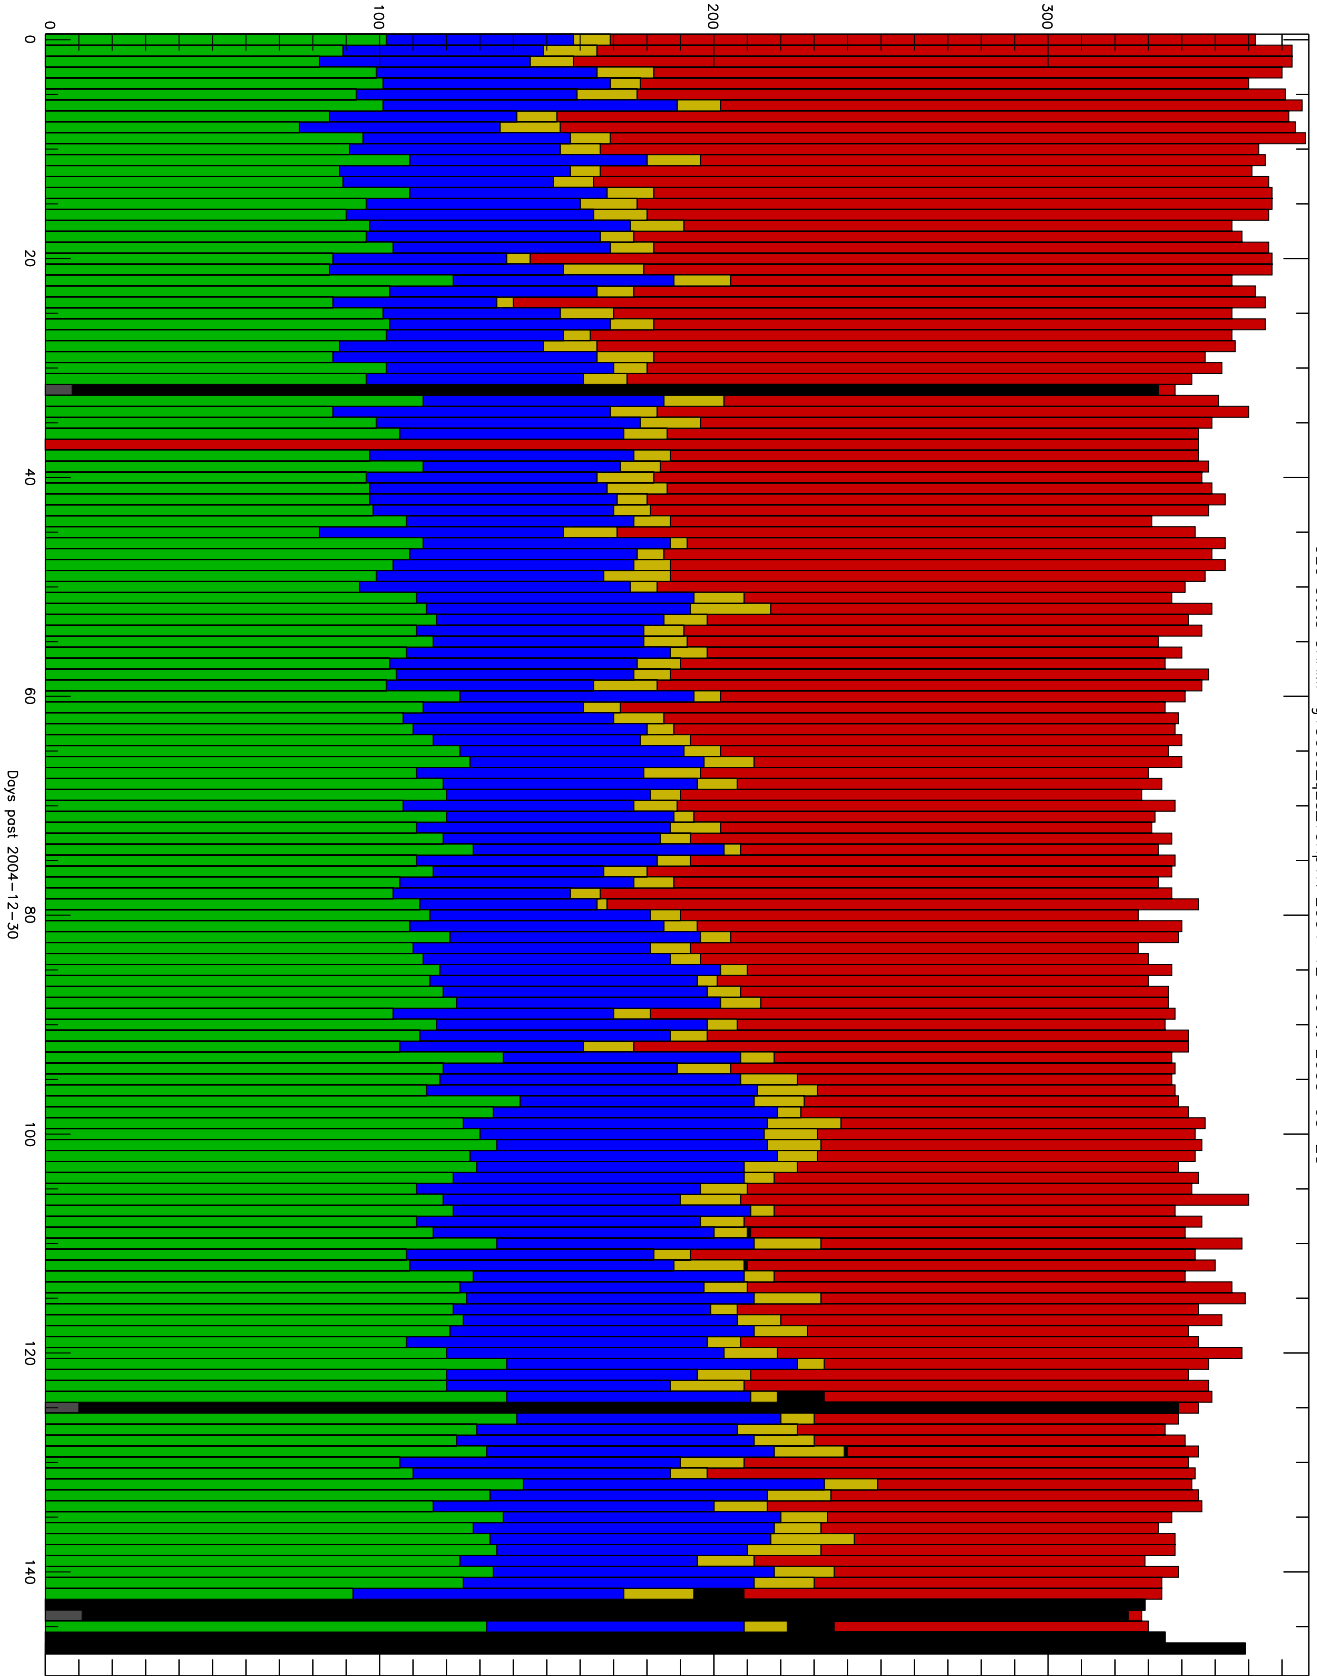

Number of occultations

GEO stats CHAMP g150c5-q2s_10kp1N 2004-12-30 to 2005-05-28

- CAL-F
- CAL-U
- RET-F
- RET-U
- OCL-F
- OCL-U
- OCL-P