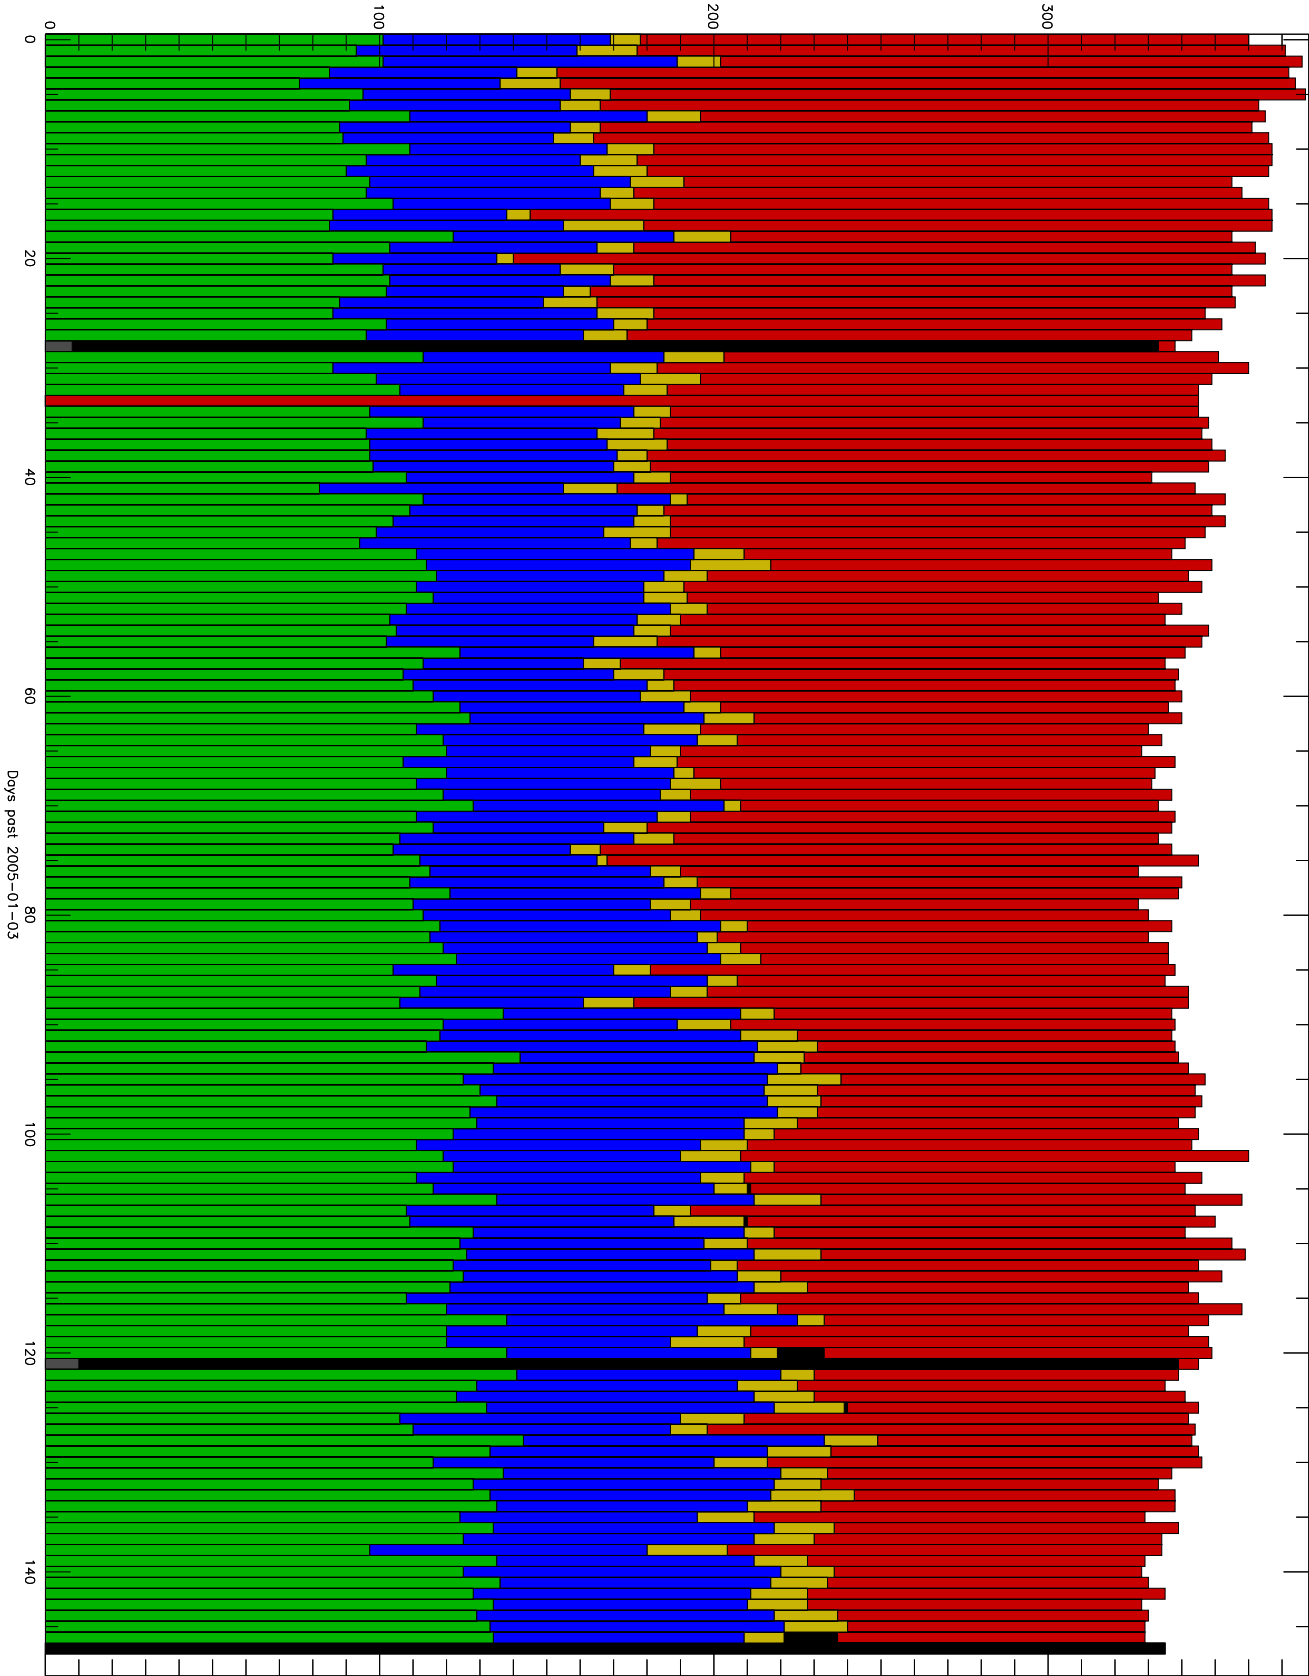

Number of occultations

GEO stats CHAMP g150c5-q2s_10Kp1N 2005-01-03 to 2005-06-01

- CAL-F
- CAL-U
- RET-F
- RET-U
- OCL-F
- OCL-U
- OCL-P