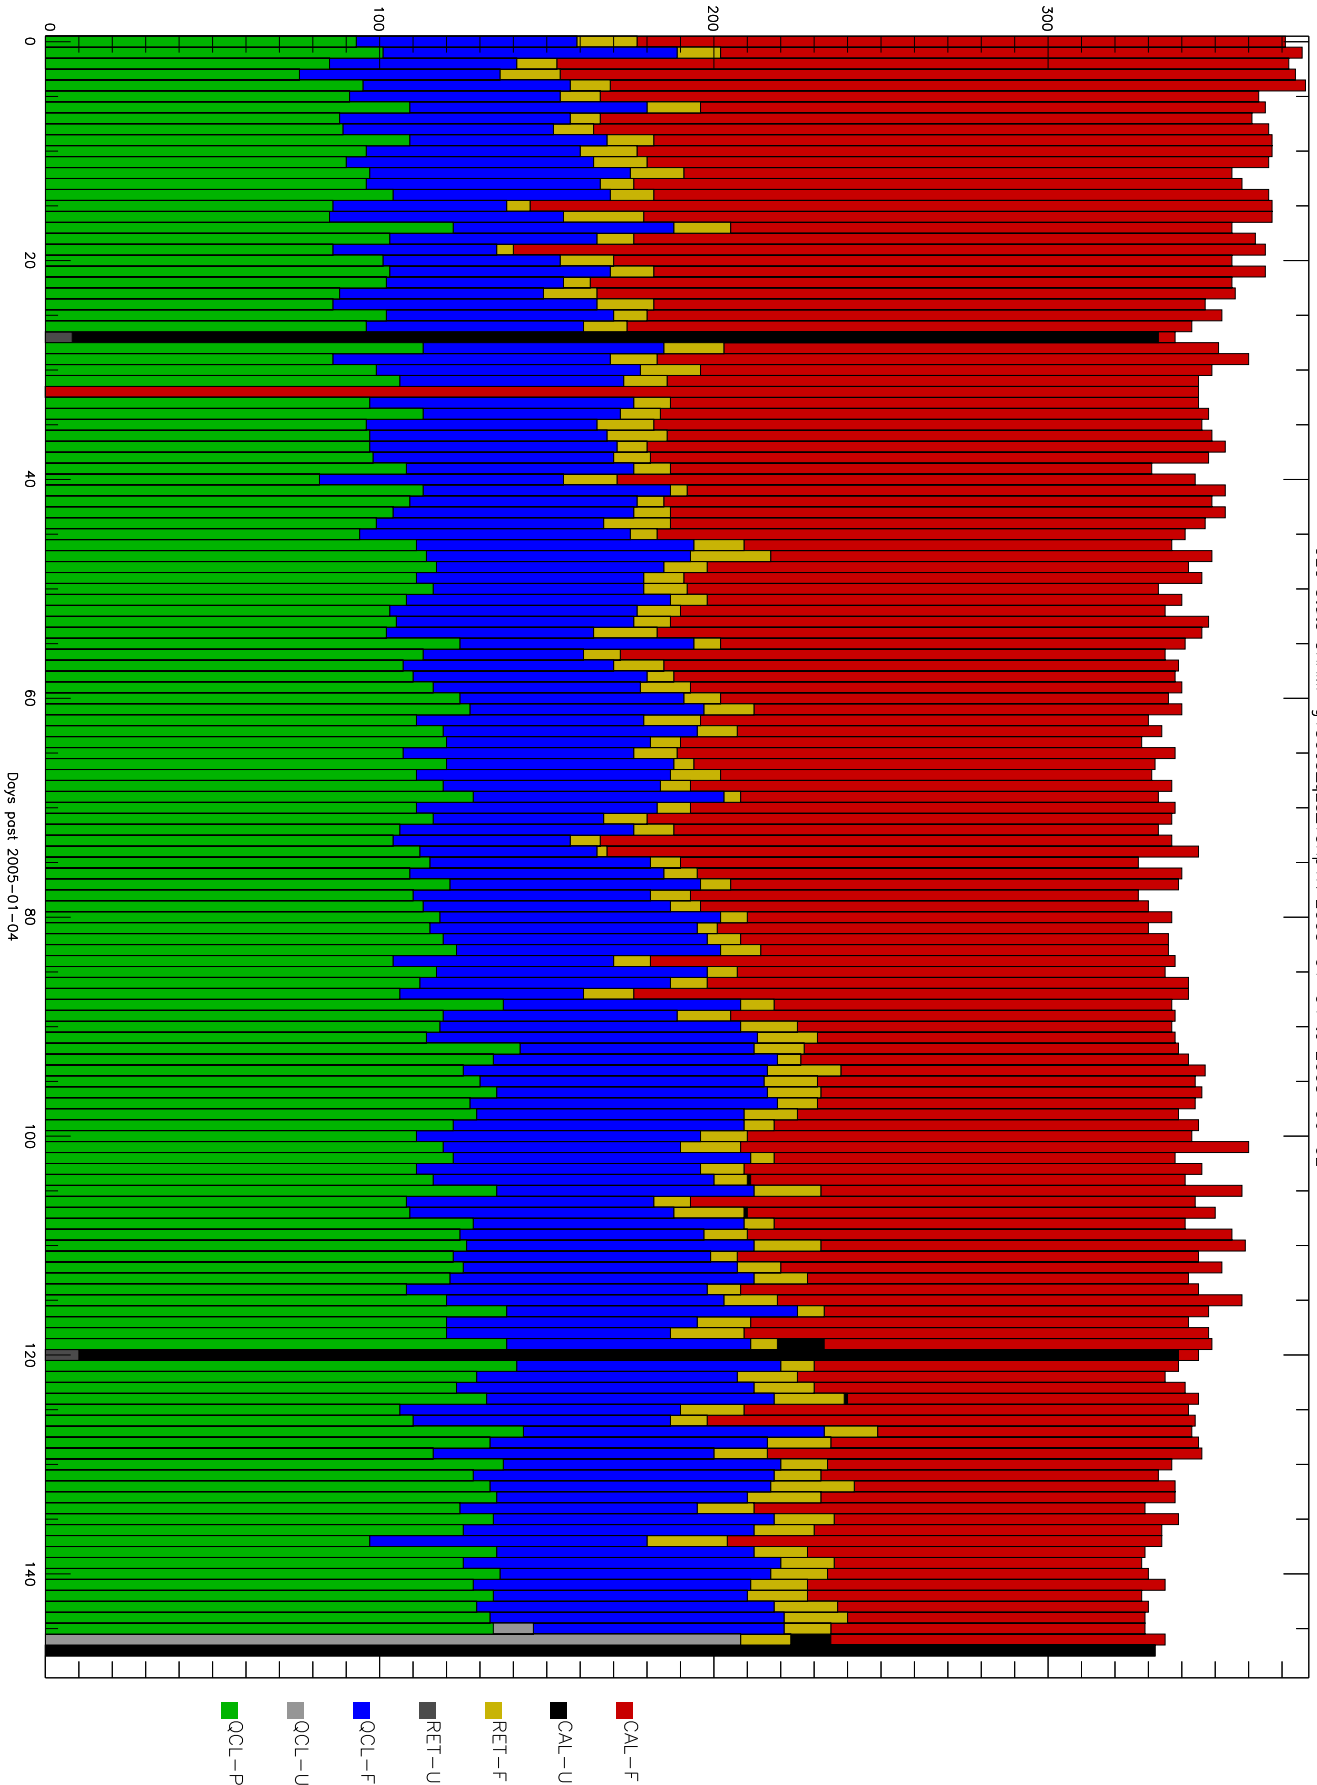

Number of occultations

GEO stats CHAMP g150c5-q2s-10kp1N 2005-01-04 to 2005-06-02