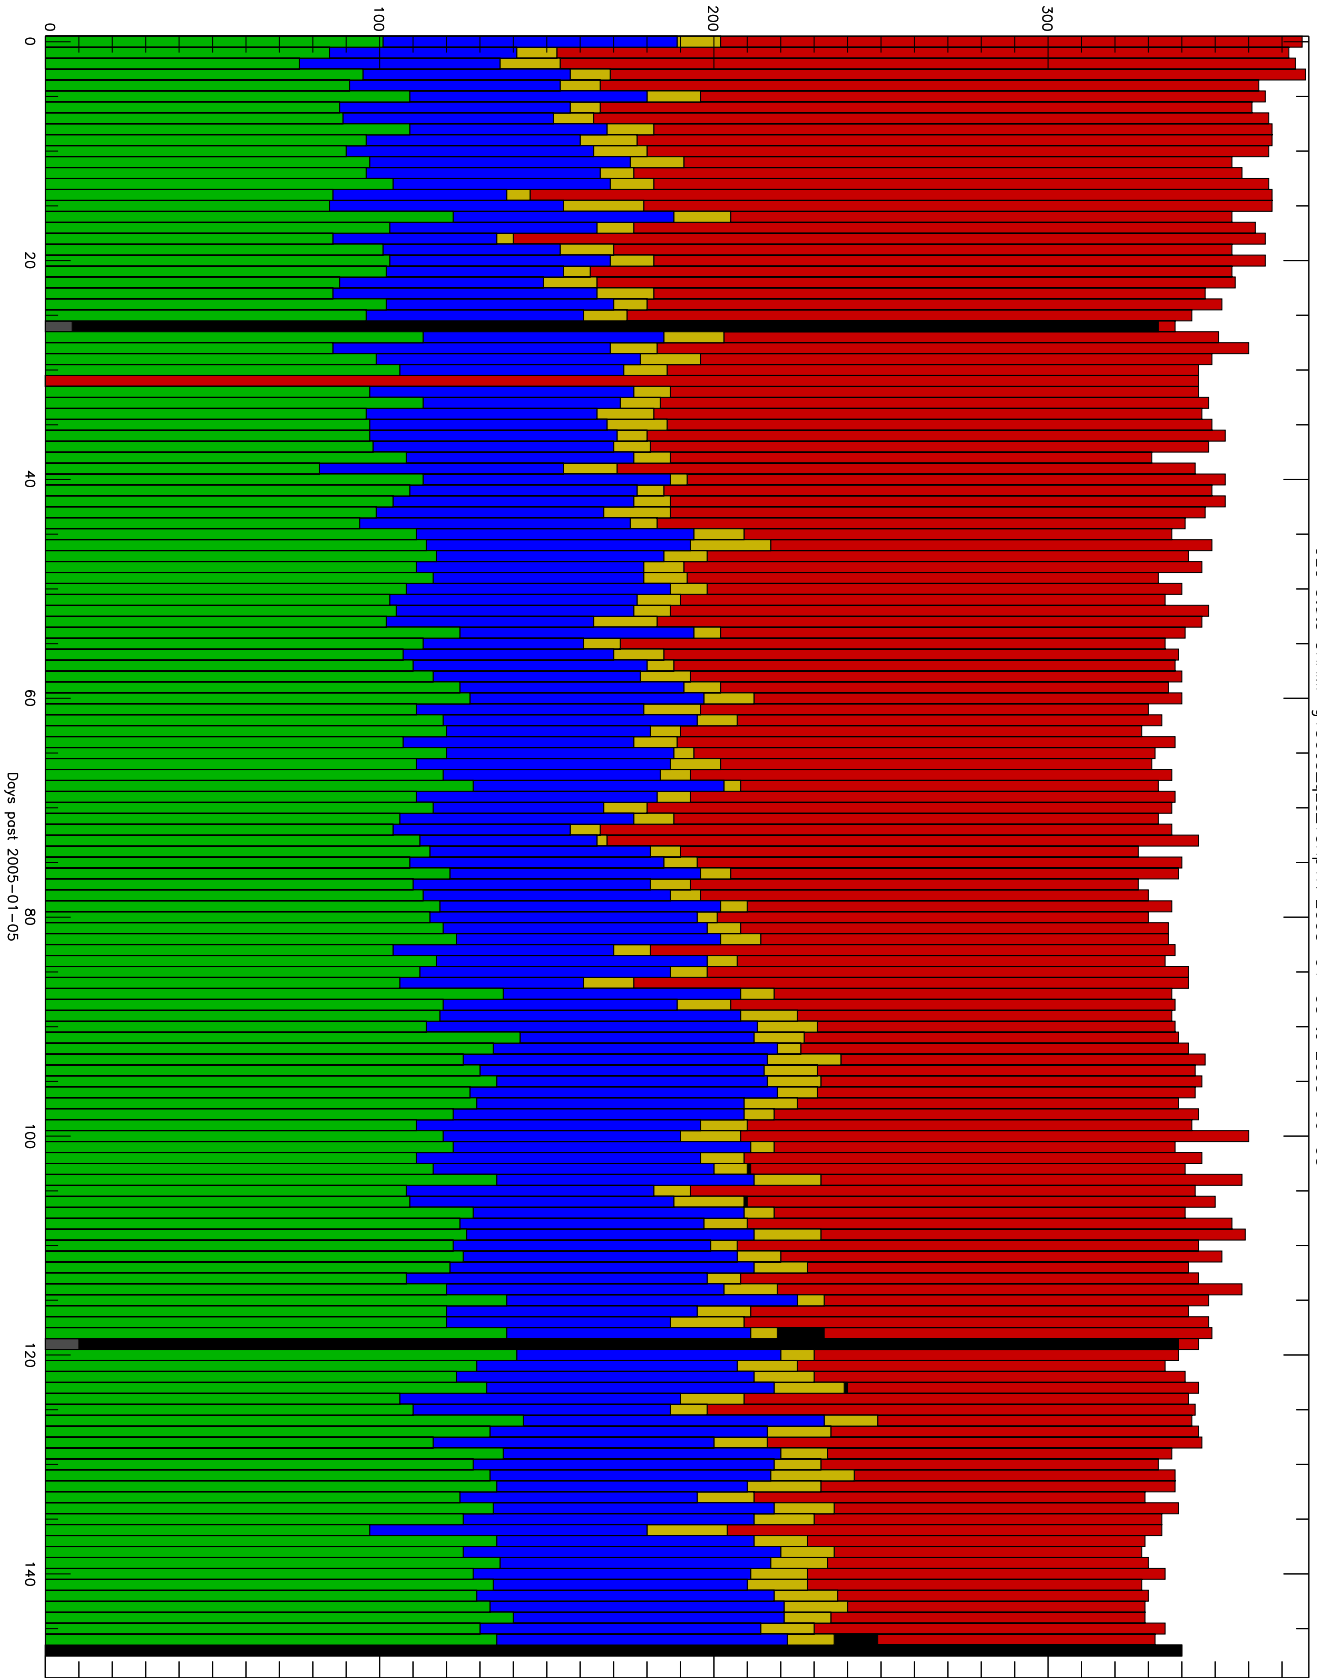

Number of occultations

GEO stats CHAMP g150c5-q2s-10kp1N 2005-01-05 to 2005-06-03

- CAL-F
- CAL-U
- RET-F
- RET-U
- OCL-F
- OCL-U
- OCL-P