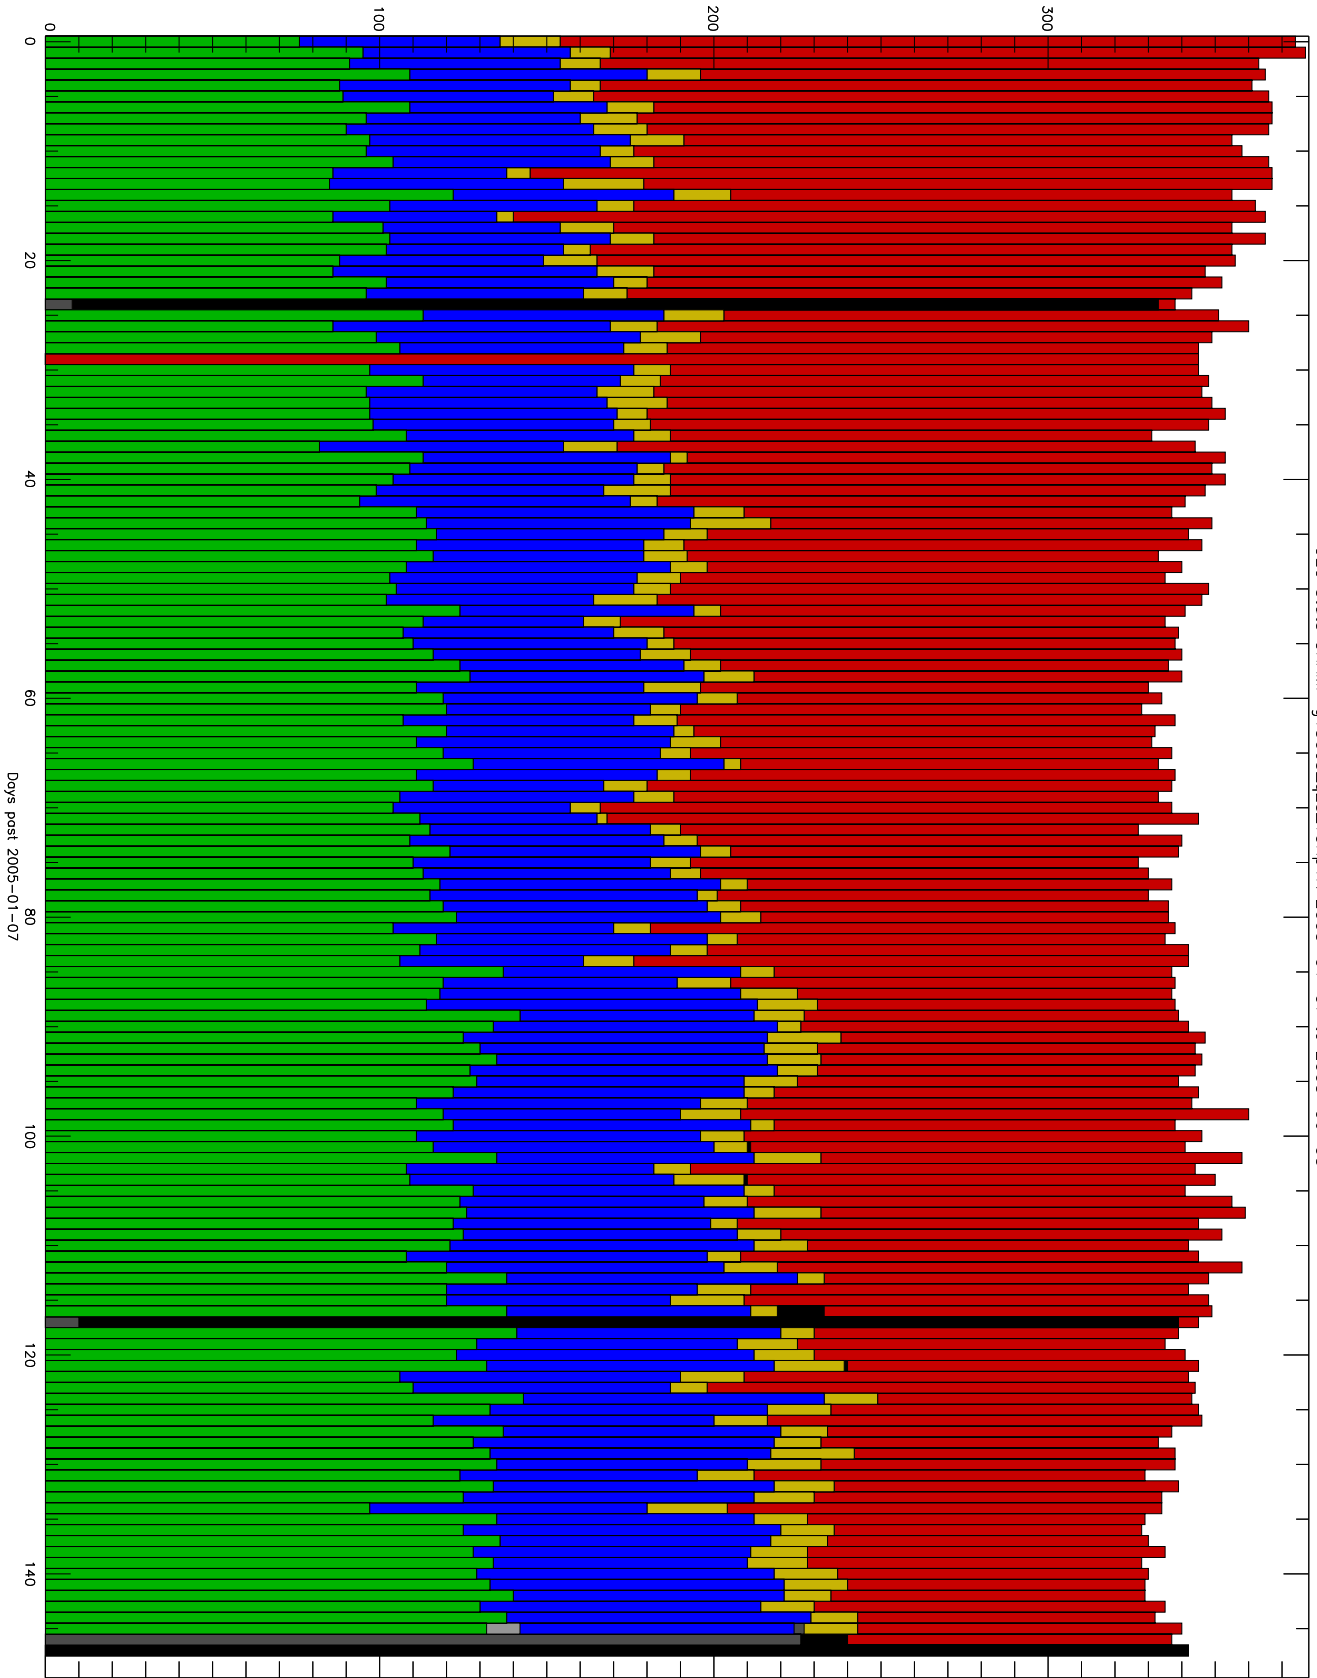

Number of occultations

GEO stats CHAMP g150c5-q2s_10Kp1N 2005-01-07 to 2005-06-05

- CAL-F
- CAL-U
- RET-F
- RET-U
- OCL-F
- OCL-U
- OCL-P