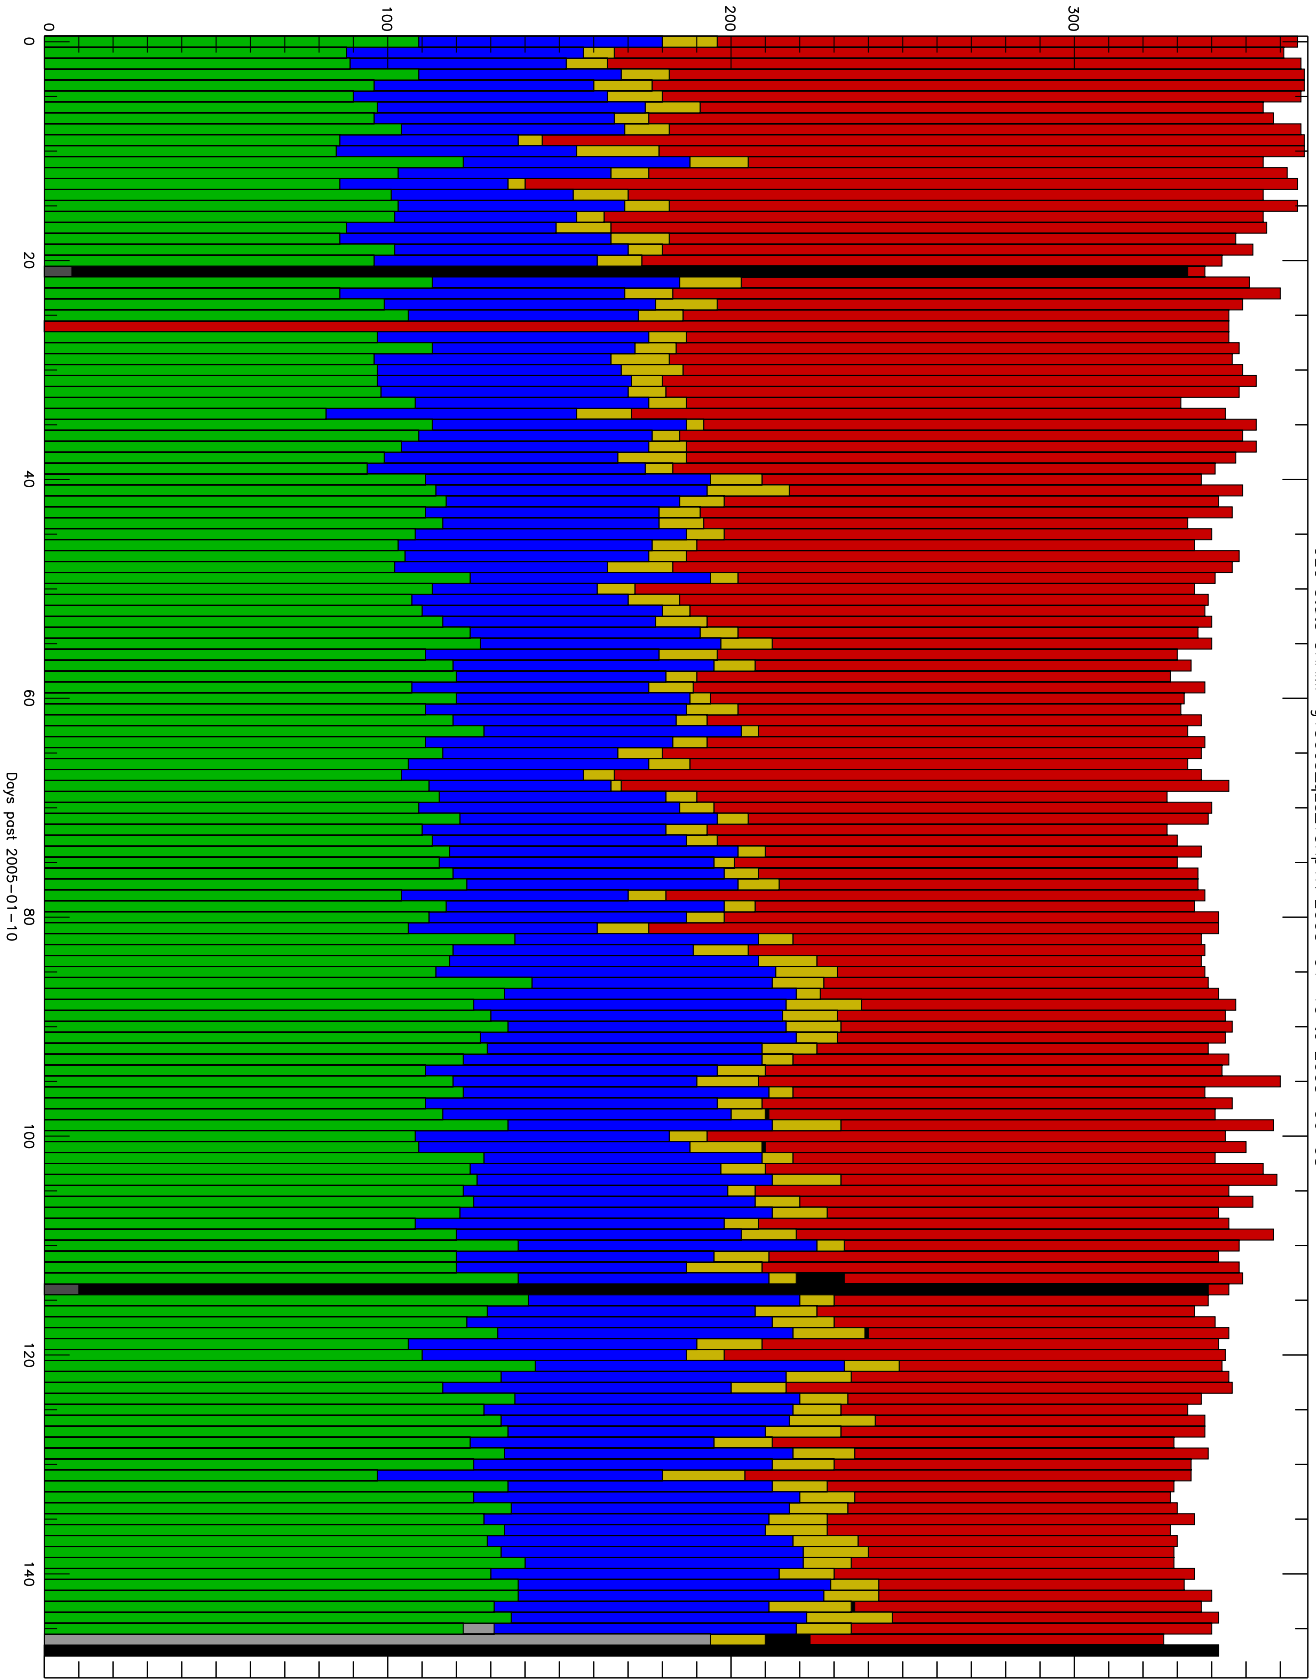

Number of occultations

GEO stats CHAMP g150c5-q2s_10kp1N 2005-01-10 to 2005-06-08

- CAL-F
- CAL-U
- RET-F
- RET-U
- OCL-F
- OCL-U
- OCL-P