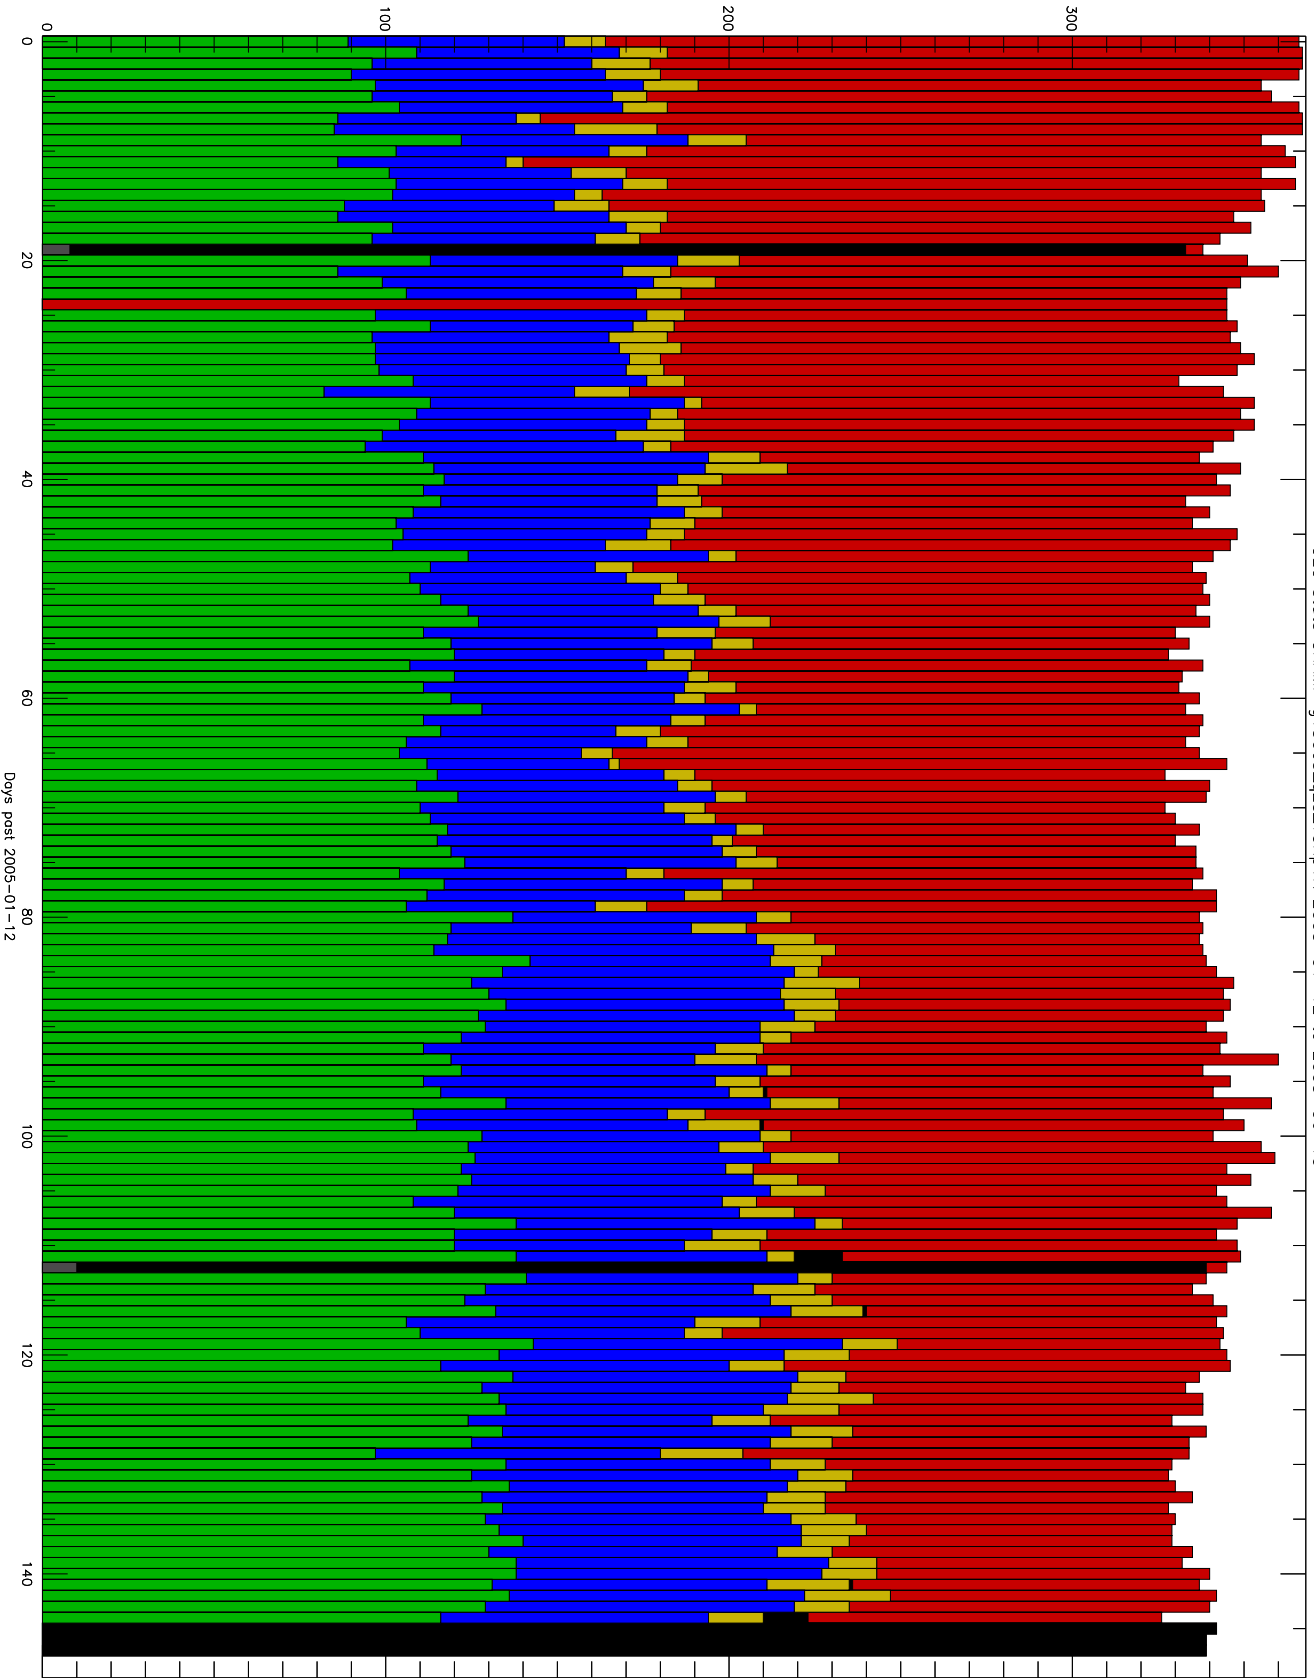

Number of occultations

GEO stats CHAMP g150c5-q2s_10kp1N 2005-01-12 to 2005-06-10

- CAL-F
- CAL-U
- RET-F
- RET-U
- OCL-F
- OCL-U
- OCL-P