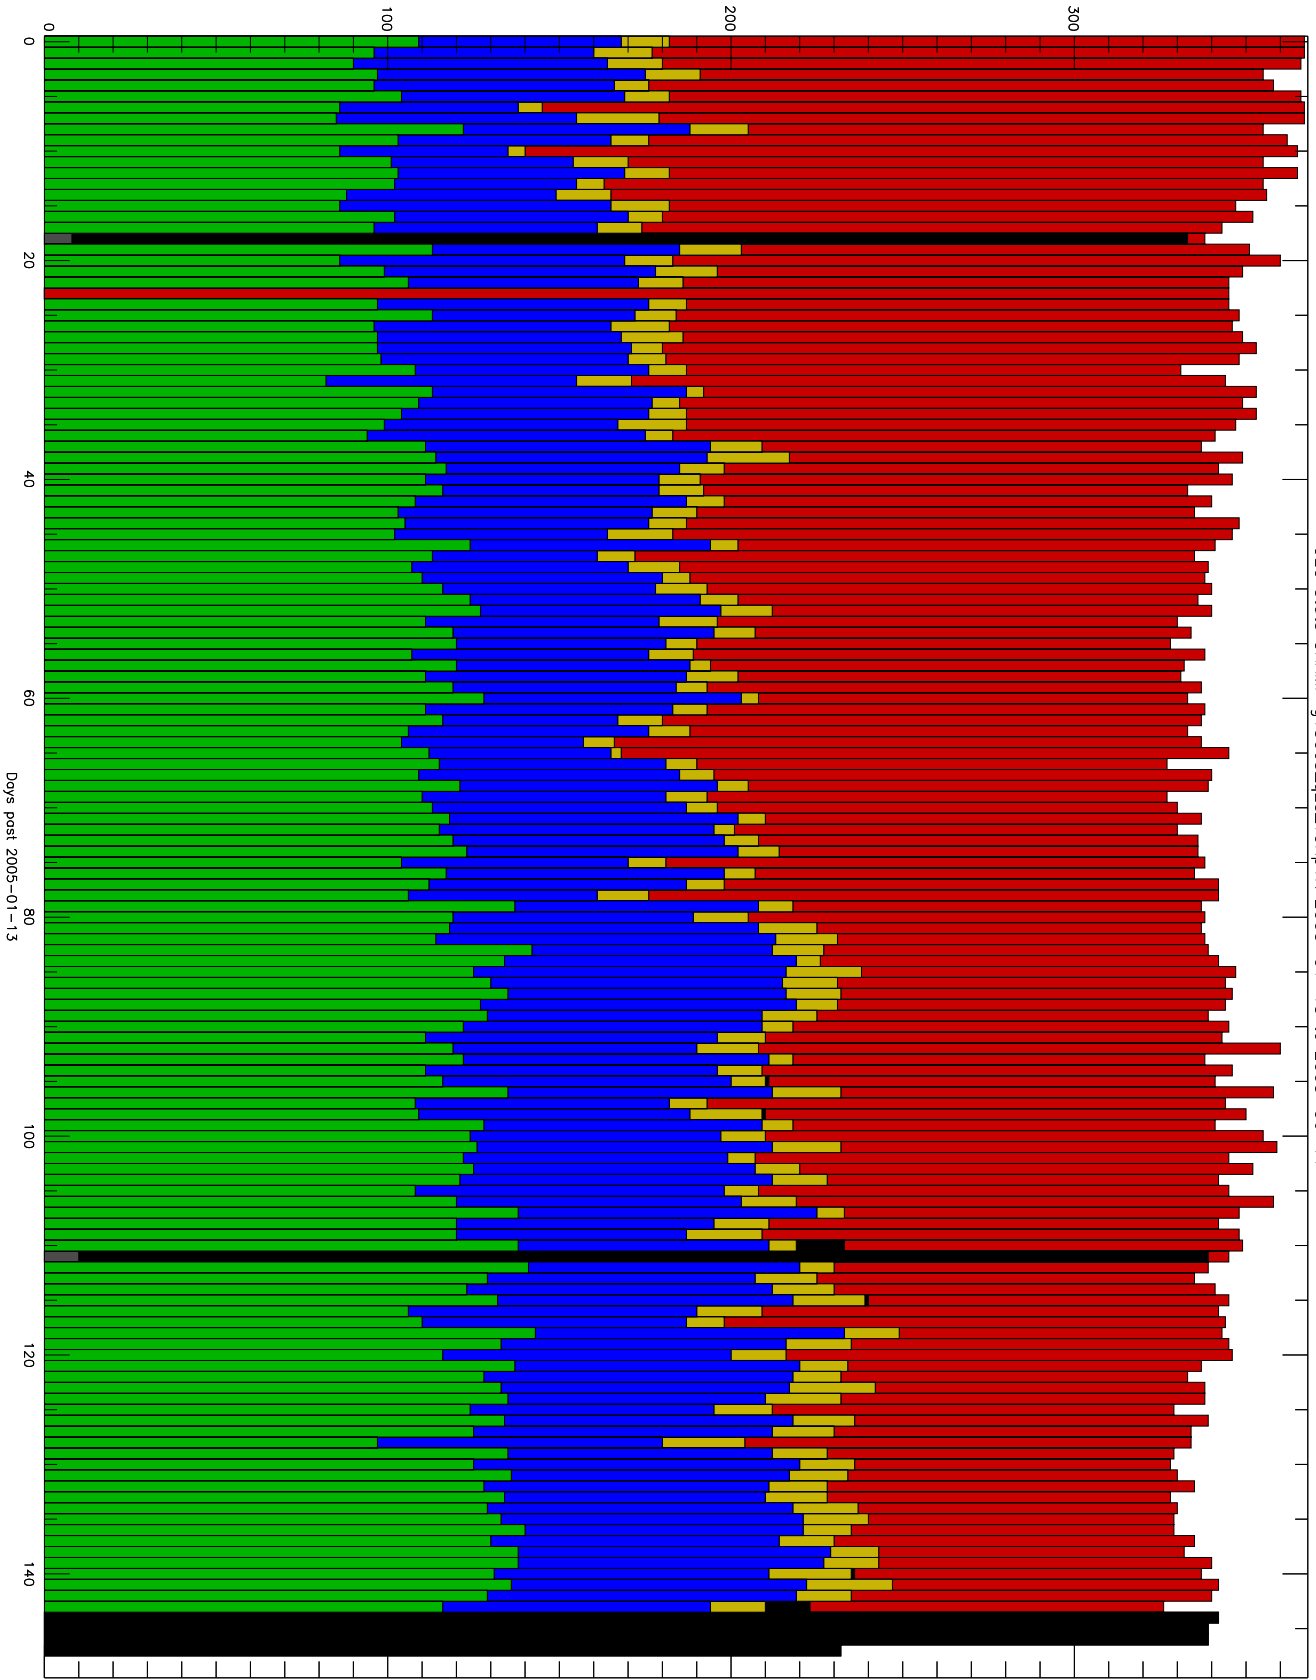

Number of occultations

GEO stats CHAMP g150c5-q2s_10kp1N 2005-01-13 to 2005-06-11

- CAL-F
- RET-F
- RET-U
- OCL-F
- OCL-U
- OCL-P