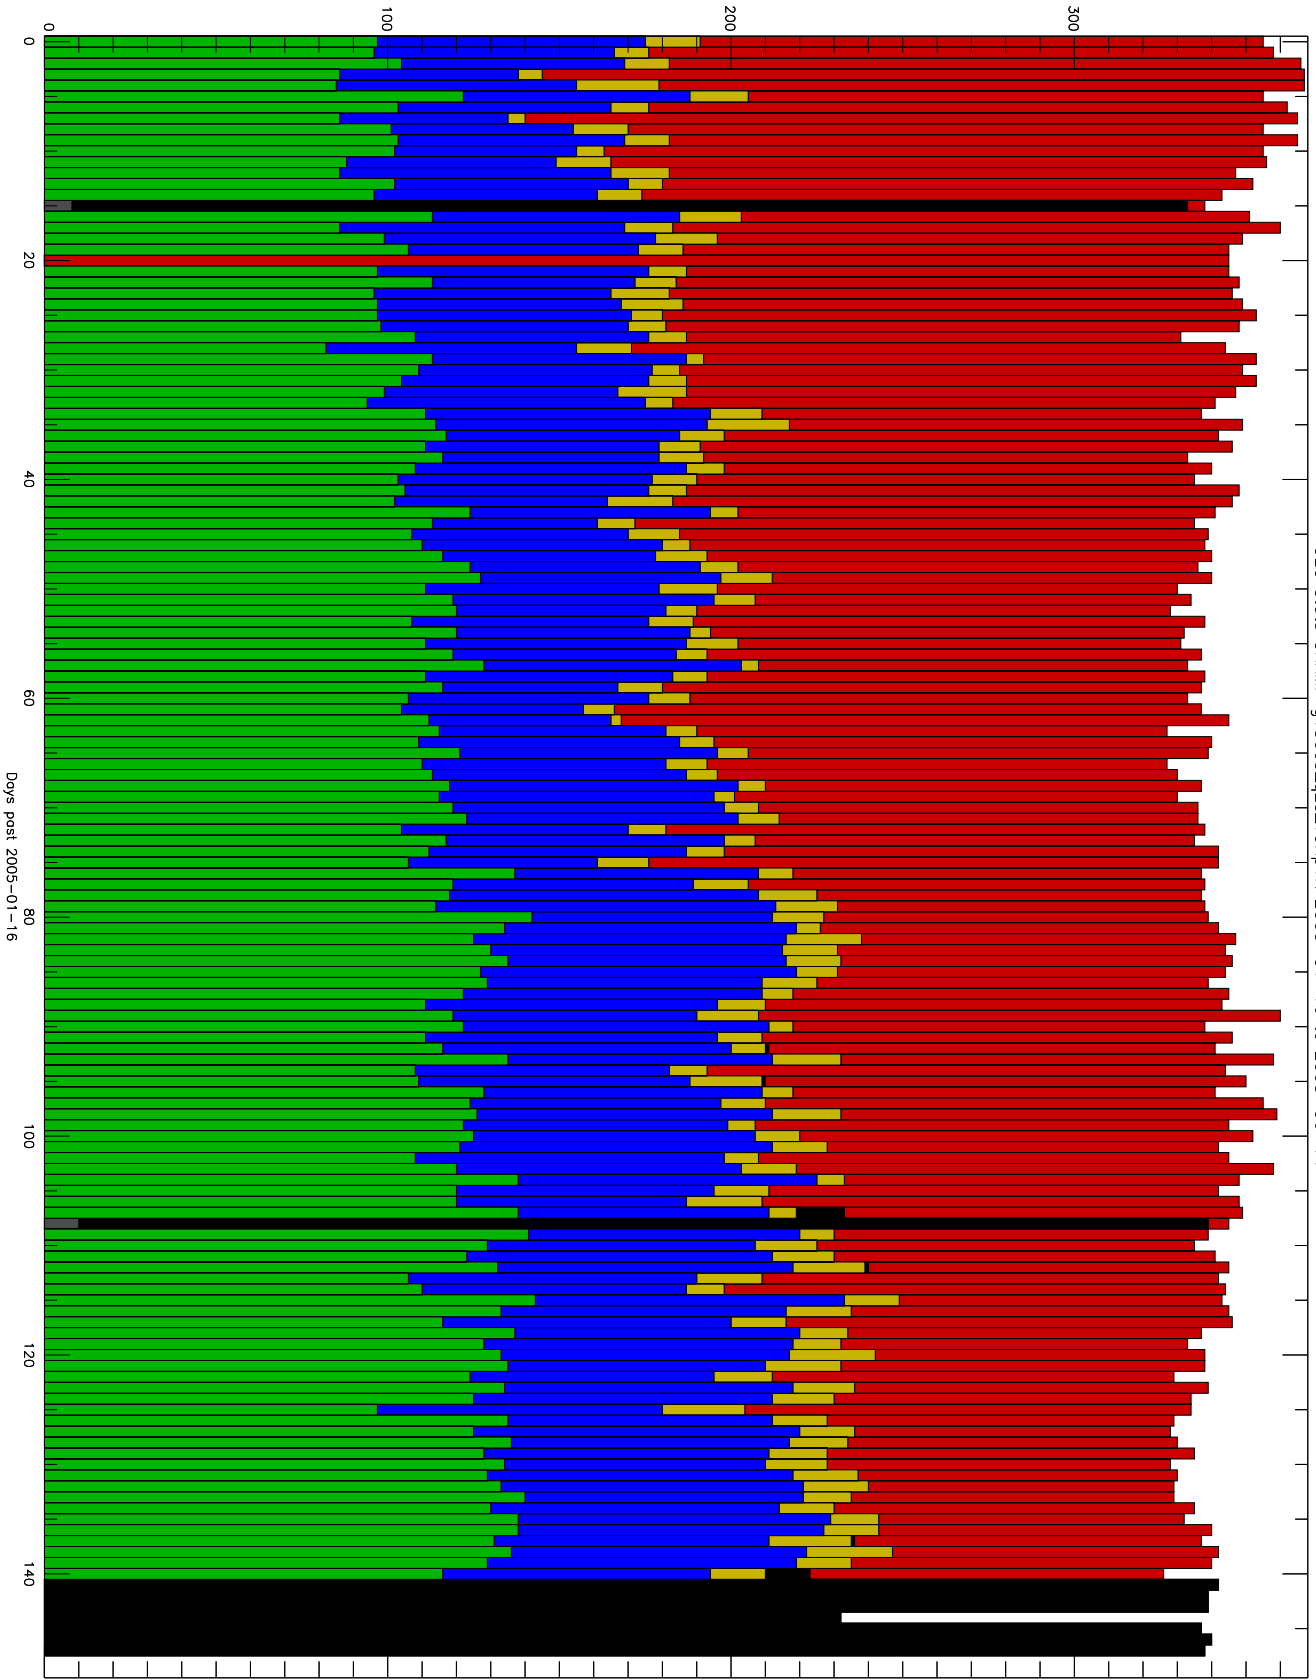

Number of occultations

GEO stats CHAMP g150c5-q2s\_10kp1N 2005-01-16 to 2005-06-14

- CAL-F
- CAL-U
- RET-F
- RET-U
- OCL-F
- OCL-U
- OCL-P