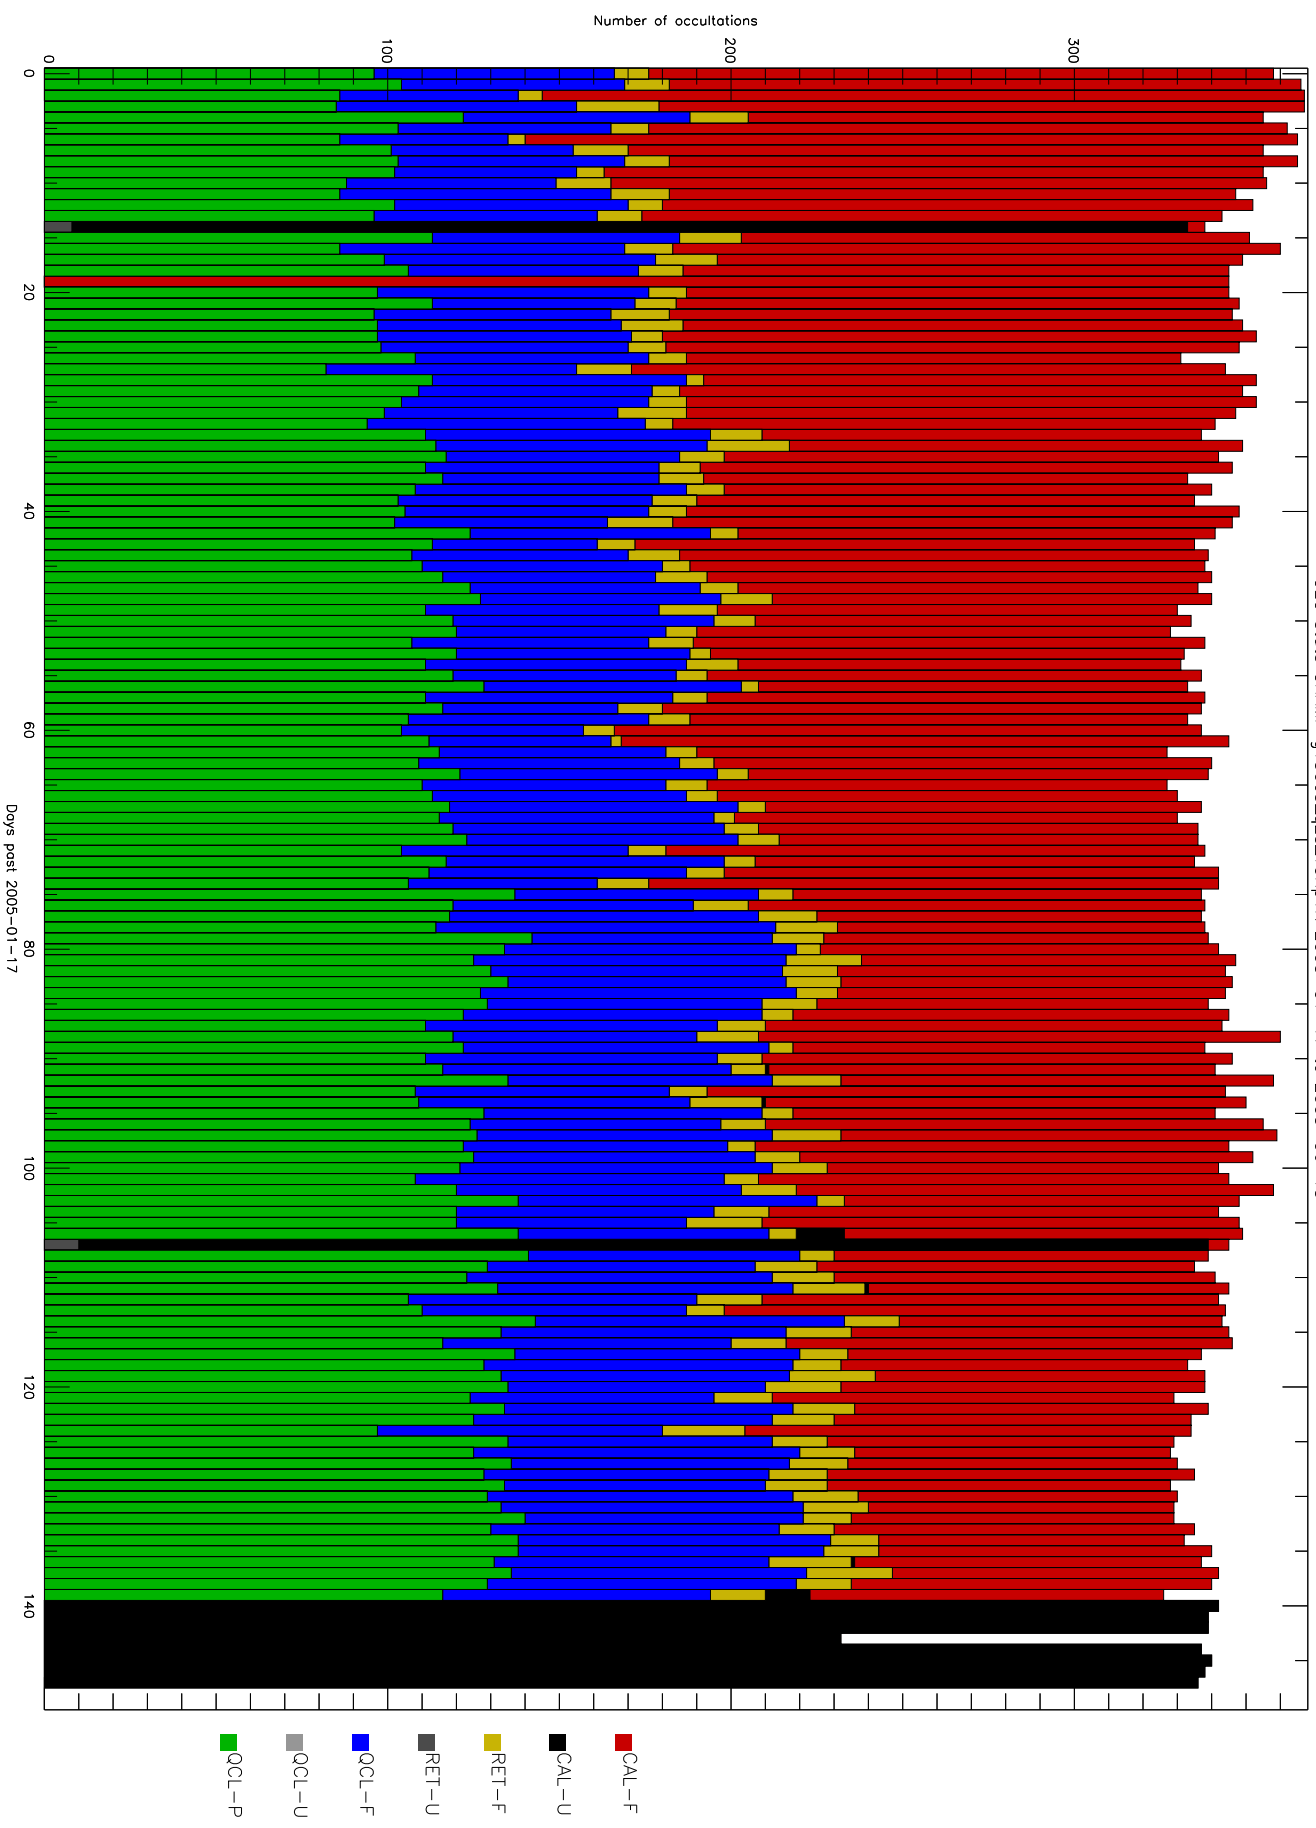

GEO stats CHAMP g150c5-q2s_10kp1N 2005-01-17 to 2005-06-15

Number of occultations

Days post 2005-01-17

- CAL-F
- CAL-U
- RET-F
- RET-U
- OCL-F
- OCL-U
- OCL-P