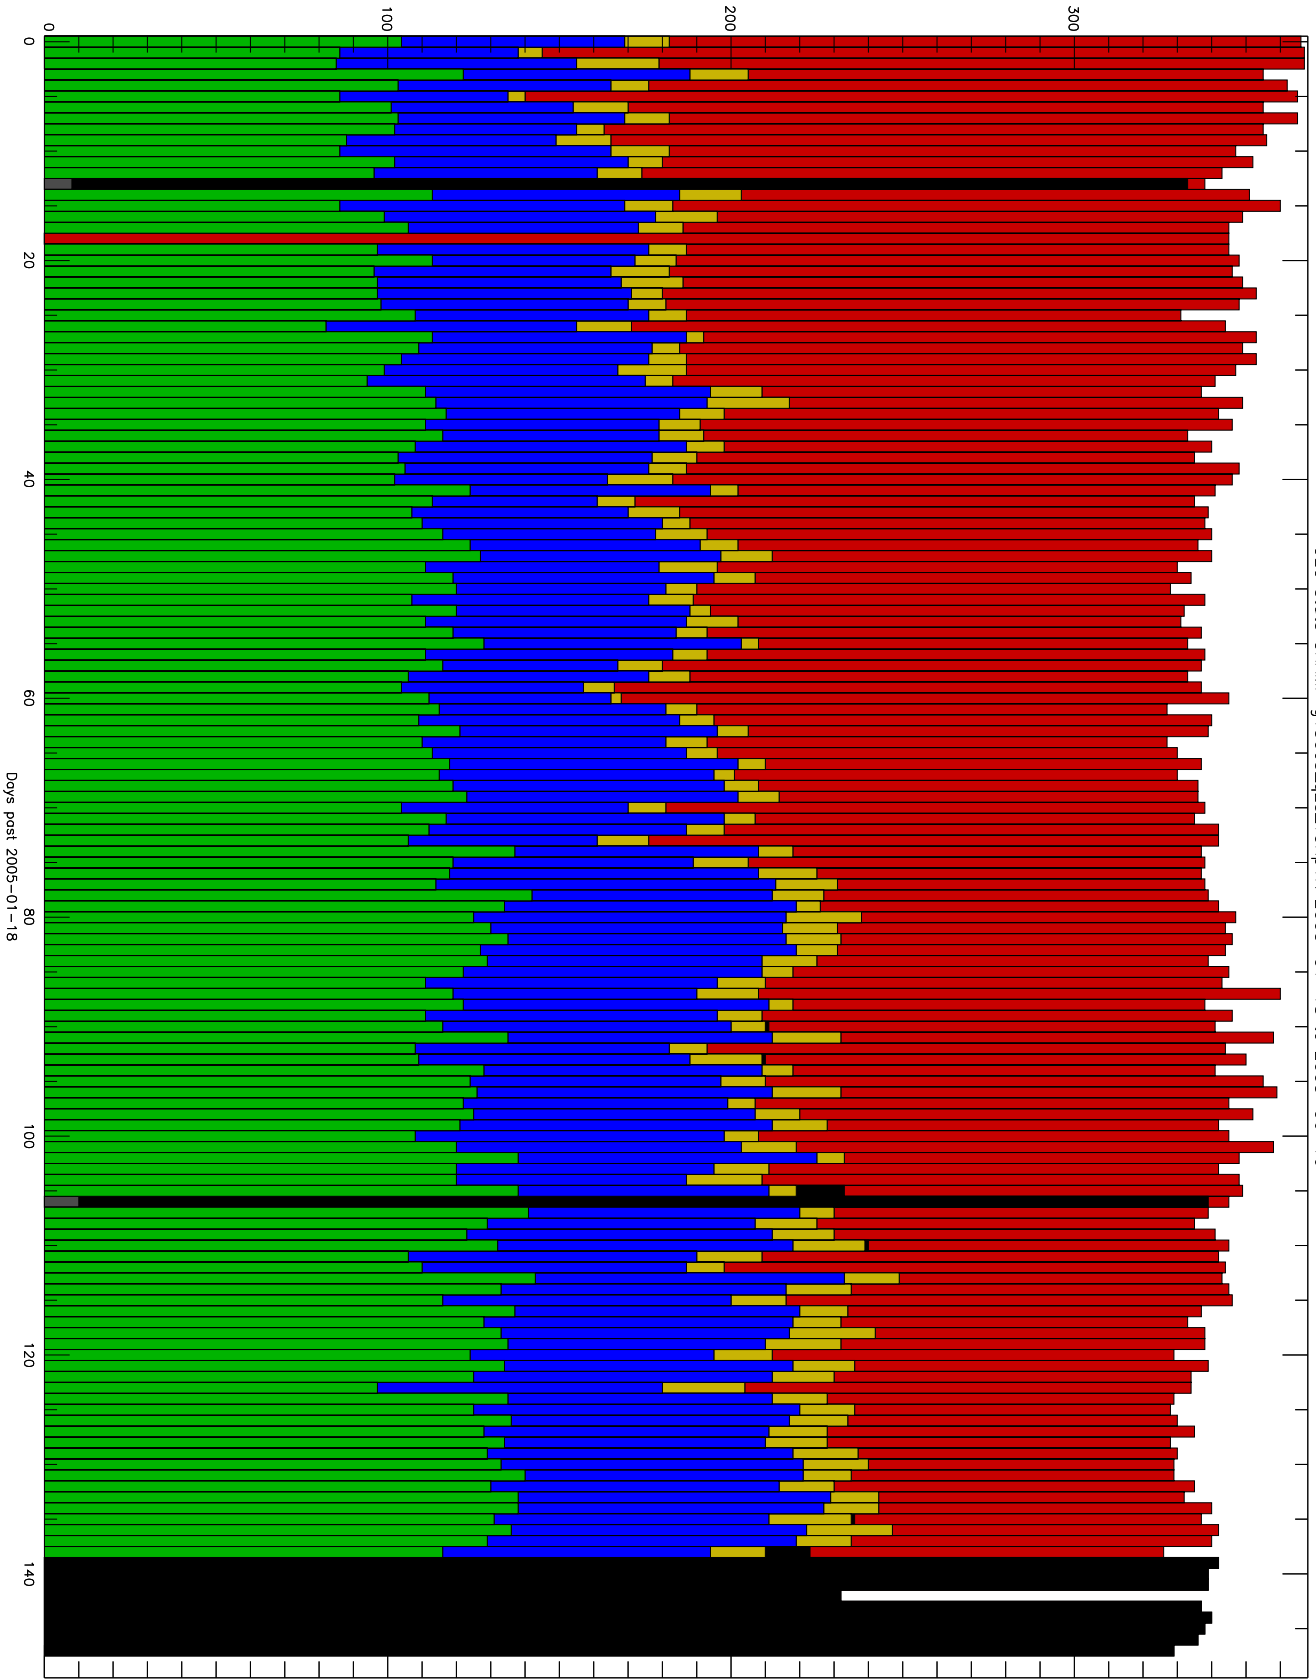

Number of occultations

GEO stats CHAMP g150c5-q2s_10kp1N 2005-01-18 to 2005-06-16

- CAL-F
- CAL-U
- RET-F
- RET-U
- OCL-F
- OCL-U
- OCL-P