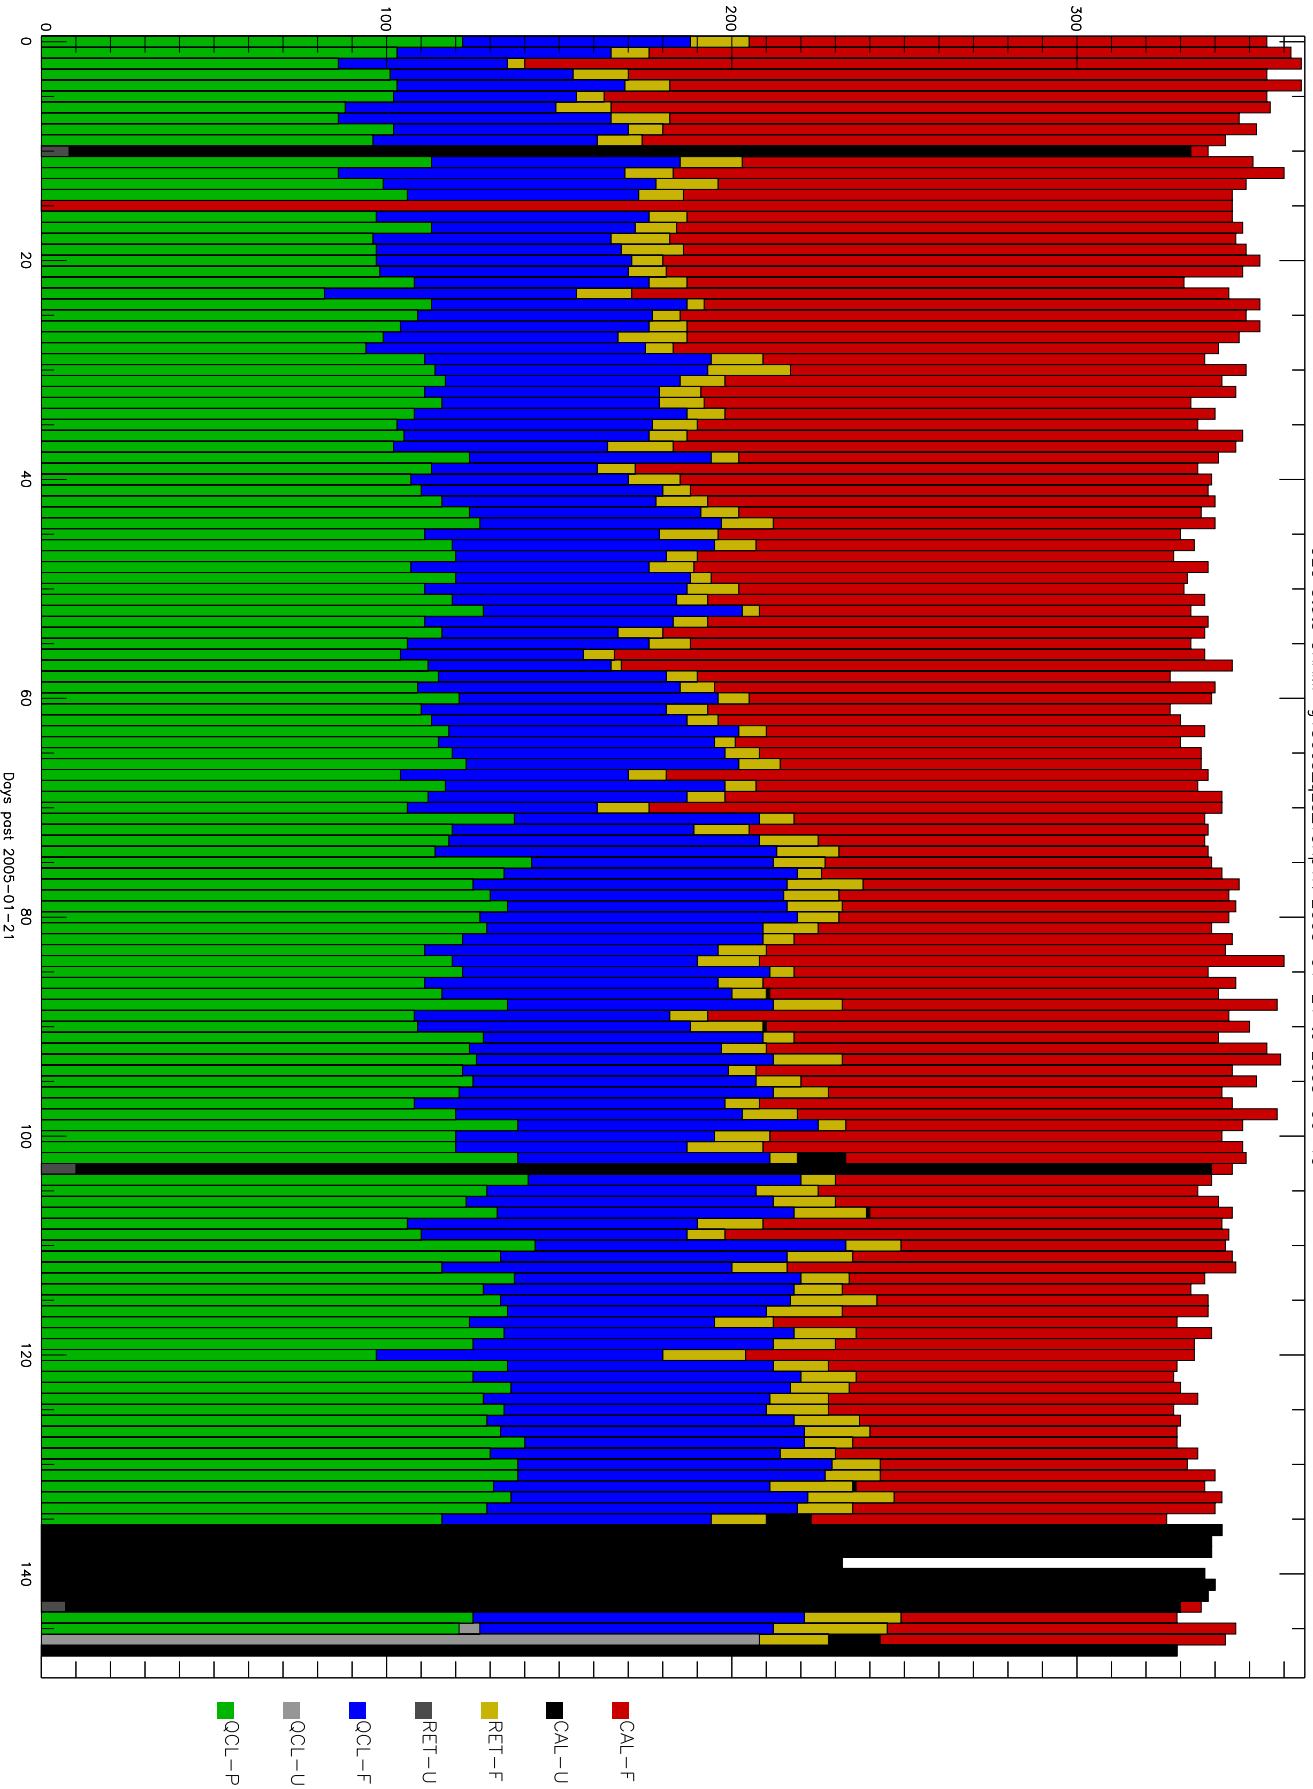

Number of occultations

GEO stats CHAMP g150c5-q2s_10kp1N 2005-01-21 to 2005-06-19