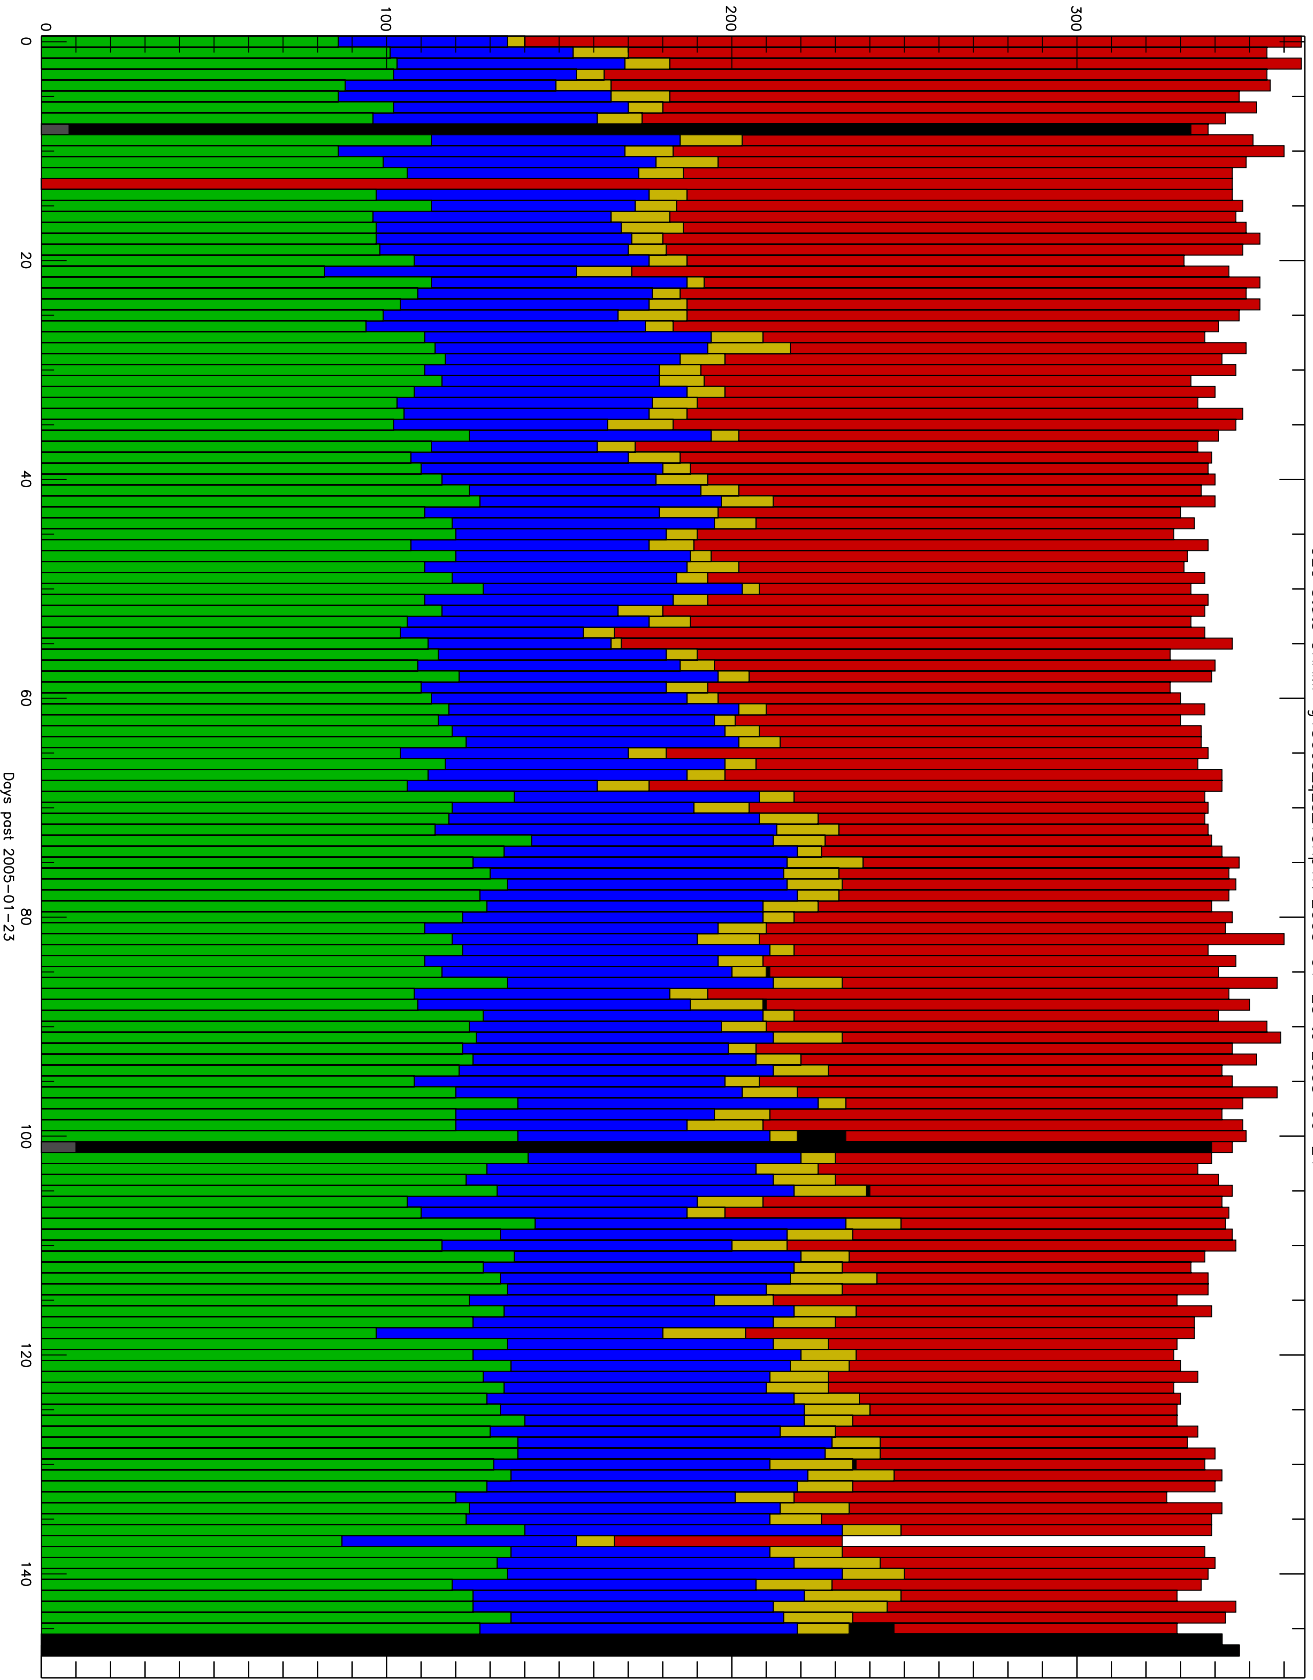

Number of occultations

GEO stats CHAMP g150c5-q2s_10kp1N 2005-01-23 to 2005-06-21

- CAL-F
- CAL-U
- RET-F
- RET-U
- OCL-F
- OCL-U
- OCL-P