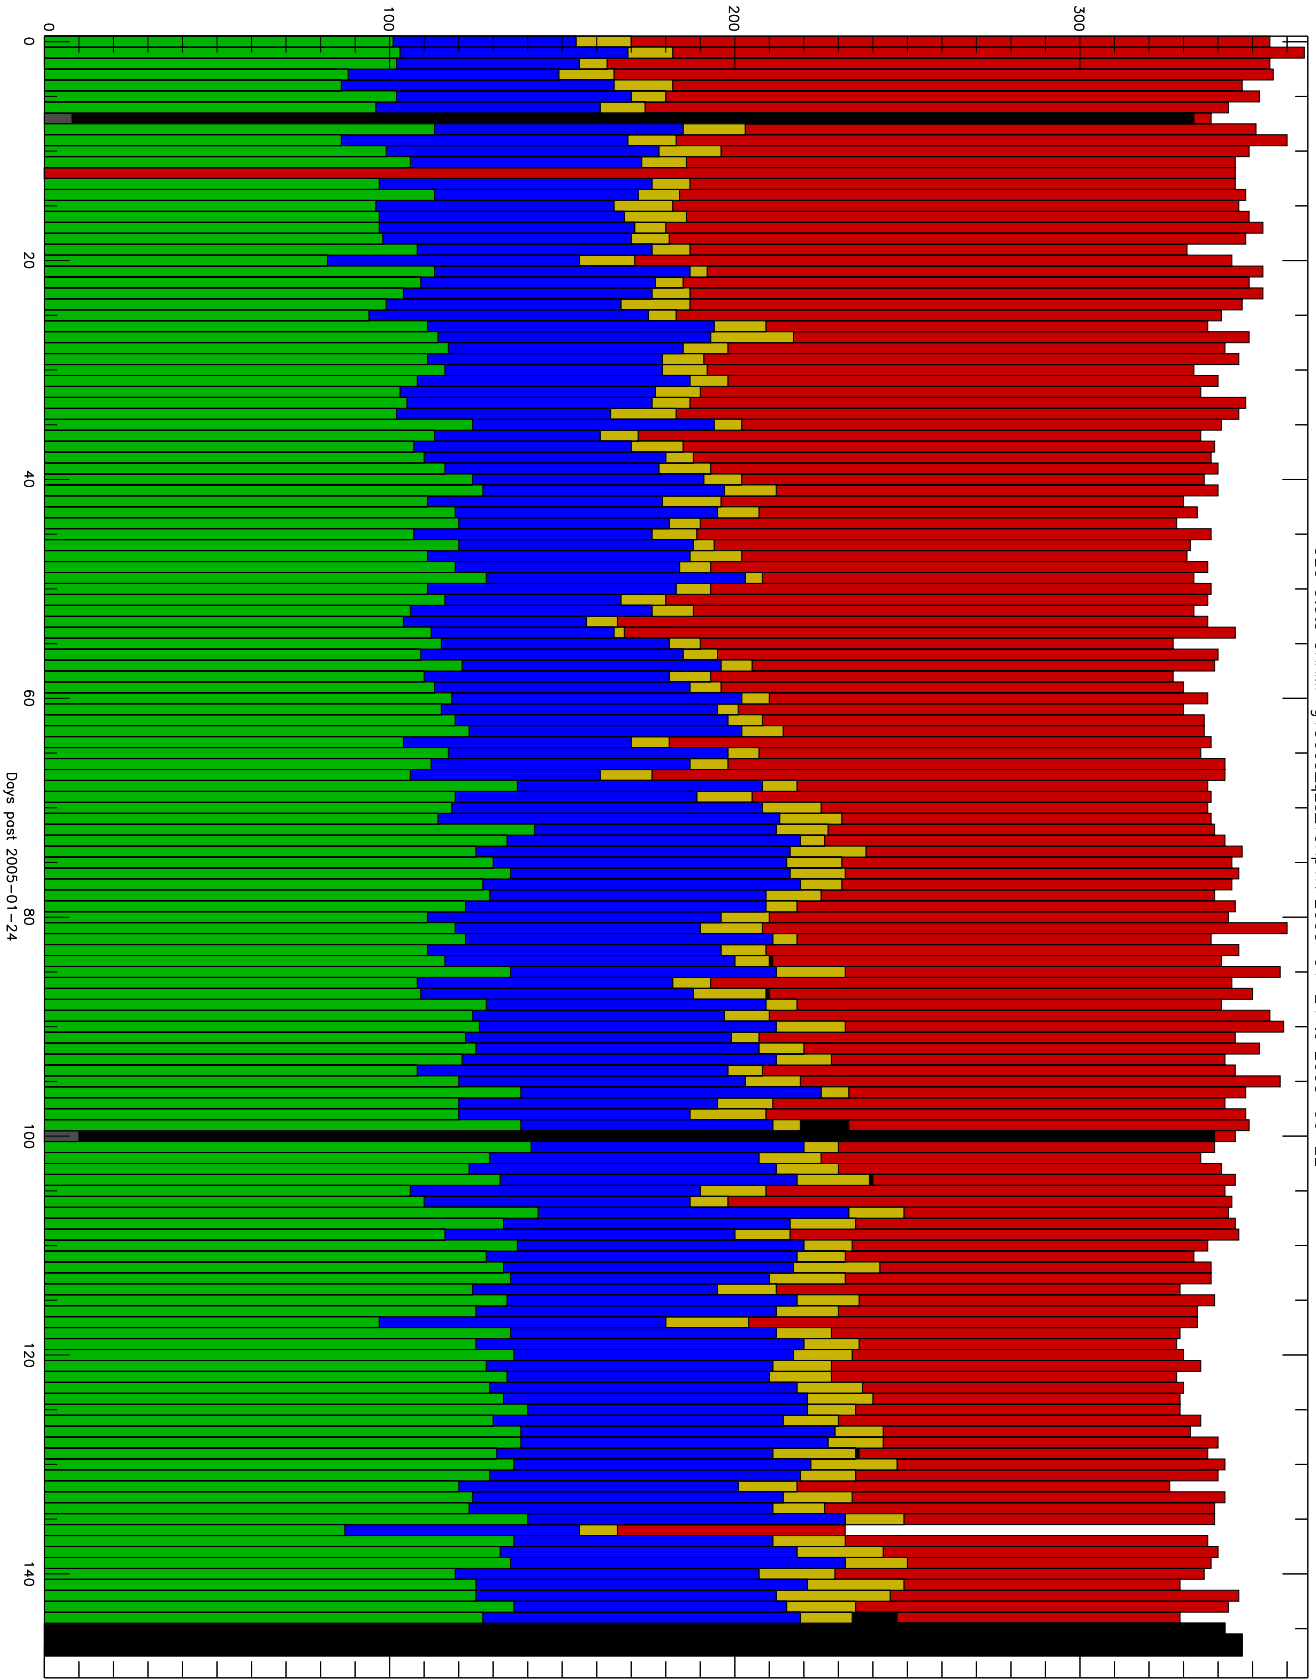

Number of occultations

GEO stats CHAMP g150c5-q2s_10kp1N 2005-01-24 to 2005-06-22

- CAL-F
- CAL-U
- RET-F
- RET-U
- OCL-F
- OCL-U
- OCL-P