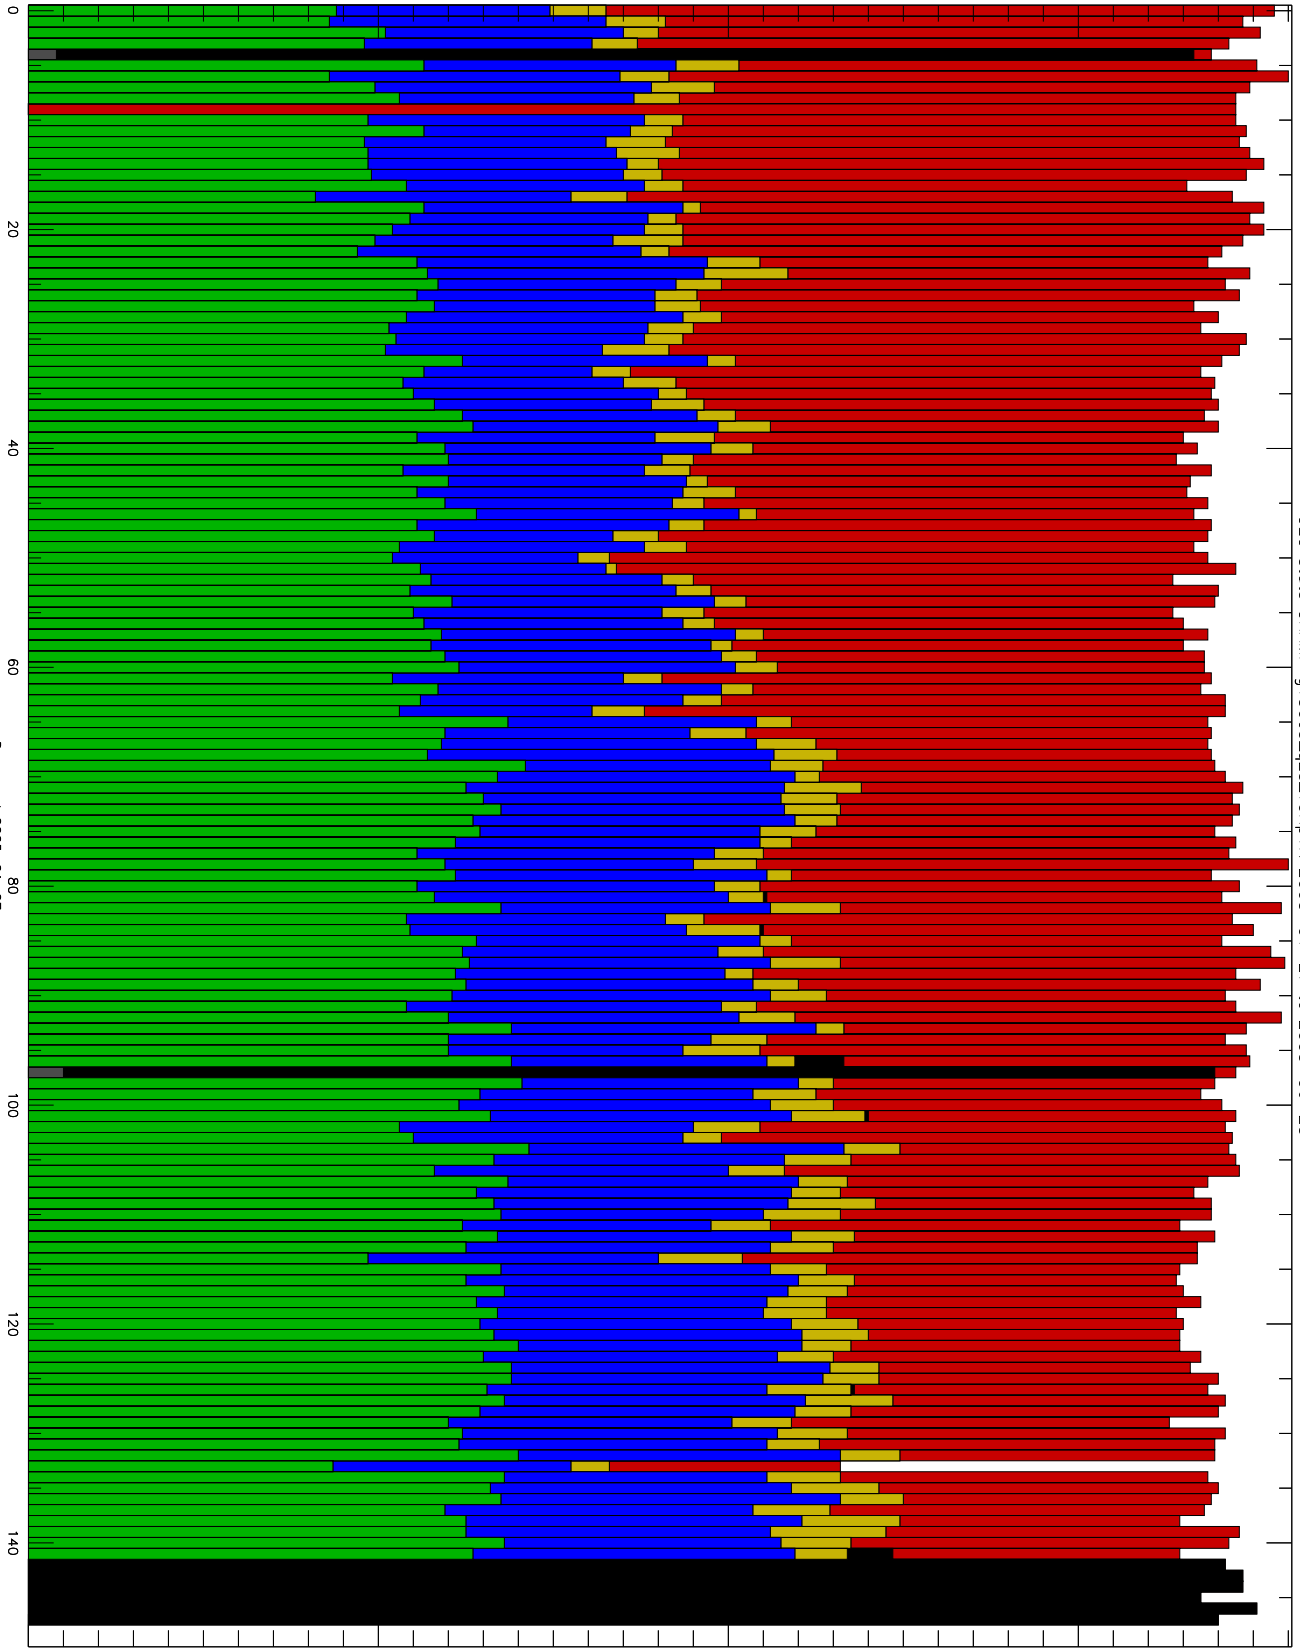

Number of occultations

300

200

100

0

GEO stats CHAMP g150c5-q2s_10Kp1N 2005-01-27 to 2005-06-25

Days post 2005-01-27

- CAL-F
- CAL-U
- RET-F
- RET-U
- OCL-F
- OCL-U
- OCL-P